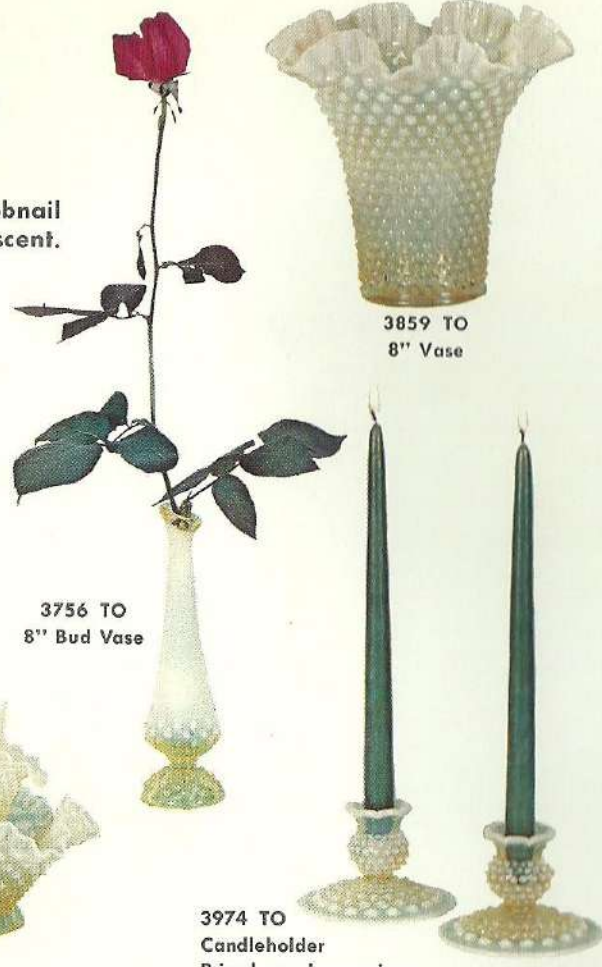

7455 SC
7" Vase

7450 SC
10" Vase

7458 SC
8½" Vase

7451 SC
6" Vase

7453 SC
8" Vase

7454 SC
9" Vase

7459 SC
9" Vase

The new pattern is "Cactus", one of the most appealing designs ever created at Greentown, Indiana. We've picked the best from the past, added some of our own to make it more salable in today's market, and put it in Topaz Opalescent and the ever-popular Milk Glass.

The items illustrated here along with the rest of the top-selling Fenton line will make your sales even better.

See the Price List for other Hobnail pieces made in Antique Amber.

3905 AR 7 pc. Juice Set

3945 AR
5 oz. Tumbler

3965 AR
Squat Jug

3945 AR
5 oz. Tumbler

Hobnail in Topaz Opalescent

See the Price List for other Hobnail pieces made in Topaz Opalescent.

3859 TO
8" Vase

3756 TO
8" Bud Vase

3924 TO
9" Bowl

Fenton

Ruby Overlay

2448 AR
2448 RO
8½" Vase

2442 AR
2442 RO
7" Vase

2440 AR
2440 RO
10" Vase

A New Color - A New Pattern

We expect 1959 to be another record year for Fenton.

The new color, **Topaz Opalescent**, (the antique trade calls it **Vaseline**), is a beautiful blend of yellow and green fluorescence which just can't be reproduced on paper. When you see it at the shows or in our sales offices, we're sure you'll agree it's **THE** color for '59.