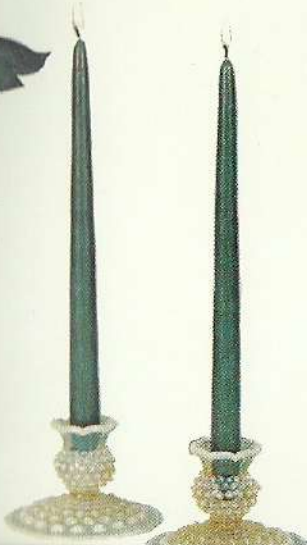

Hobnail in Topaz Opalescent

See the Price List for other Hobnail pieces made in Topaz Opalescent.

3859 TO
8" Vase

3756 TO
8" Bud Vase

3974 TO

3924 TO
9" Bowl

Peach Crest

7453 PC
8" Vase