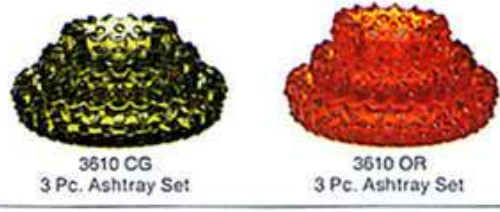

3689 CA
Apothecary Jar

3689 CB
Apothecary Jar

3689 MI
Apothecary Jar

3689 CG
Apothecary Jar

Hobnail comports, bonbons, nut dishes and candy jars

Sweets are sweeter when they're served in Fenton ware! Besides their customary use . . . for candy, nuts, mints and fruits . . . these pieces make excellent focal points for centerpieces. Display them attractively on an uncrowded counter or shelf, adding real nuts, mints, Christmas ornaments or permanent flower arrangements for suggested uses.