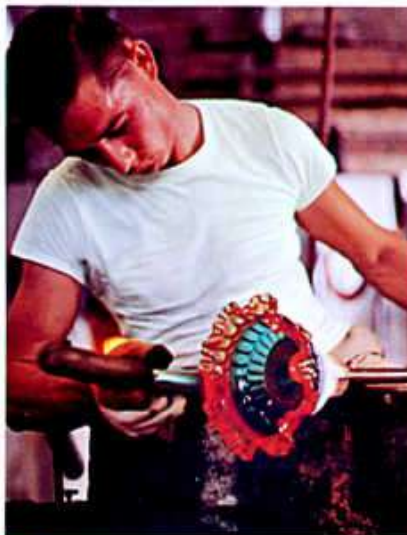

■ The blower's face and hands express extreme dedication to his craft.

■ The molten glass going into the hand-carved mold.

America's finest glass in color-
handmade by Fenton

■ A long-handled "snap" holds this thumbprint bowl just before it will be "warmed-in" at the "gloryhole" to make the glass workable. Only the experienced eye of the "warming-in boy" knows when it is hot enough to be shaped into a basket by the "finisher."

■ This "finisher," or "gaffer," has just crimped the thumbprint bowl and worked it into a basket shape. You can still see the red-hot heat in the outer edges of the bowl. It is now ready for the handler.