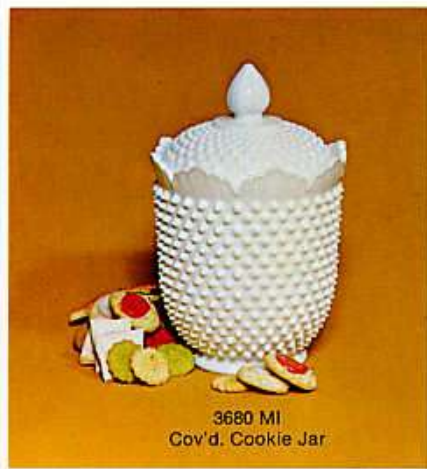

Fenton Hobnail adds spice to a table setting

Sugars, creams, cruets, salts and peppers and butter dishes are hand-fashioned to give them a cheery warmth. Show your customers how to mix and match them with their best china or everyday dishes for decorative interest and contrast. Hobnail also makes wonderful gifts for any special day because they go so happily with any table setting.

The very strong sales appeal of this lovely glassware is due to its versatility, its beauty, and to the many practical uses that can be made of it.

3680 MI
Cov'd. Cookie Jar