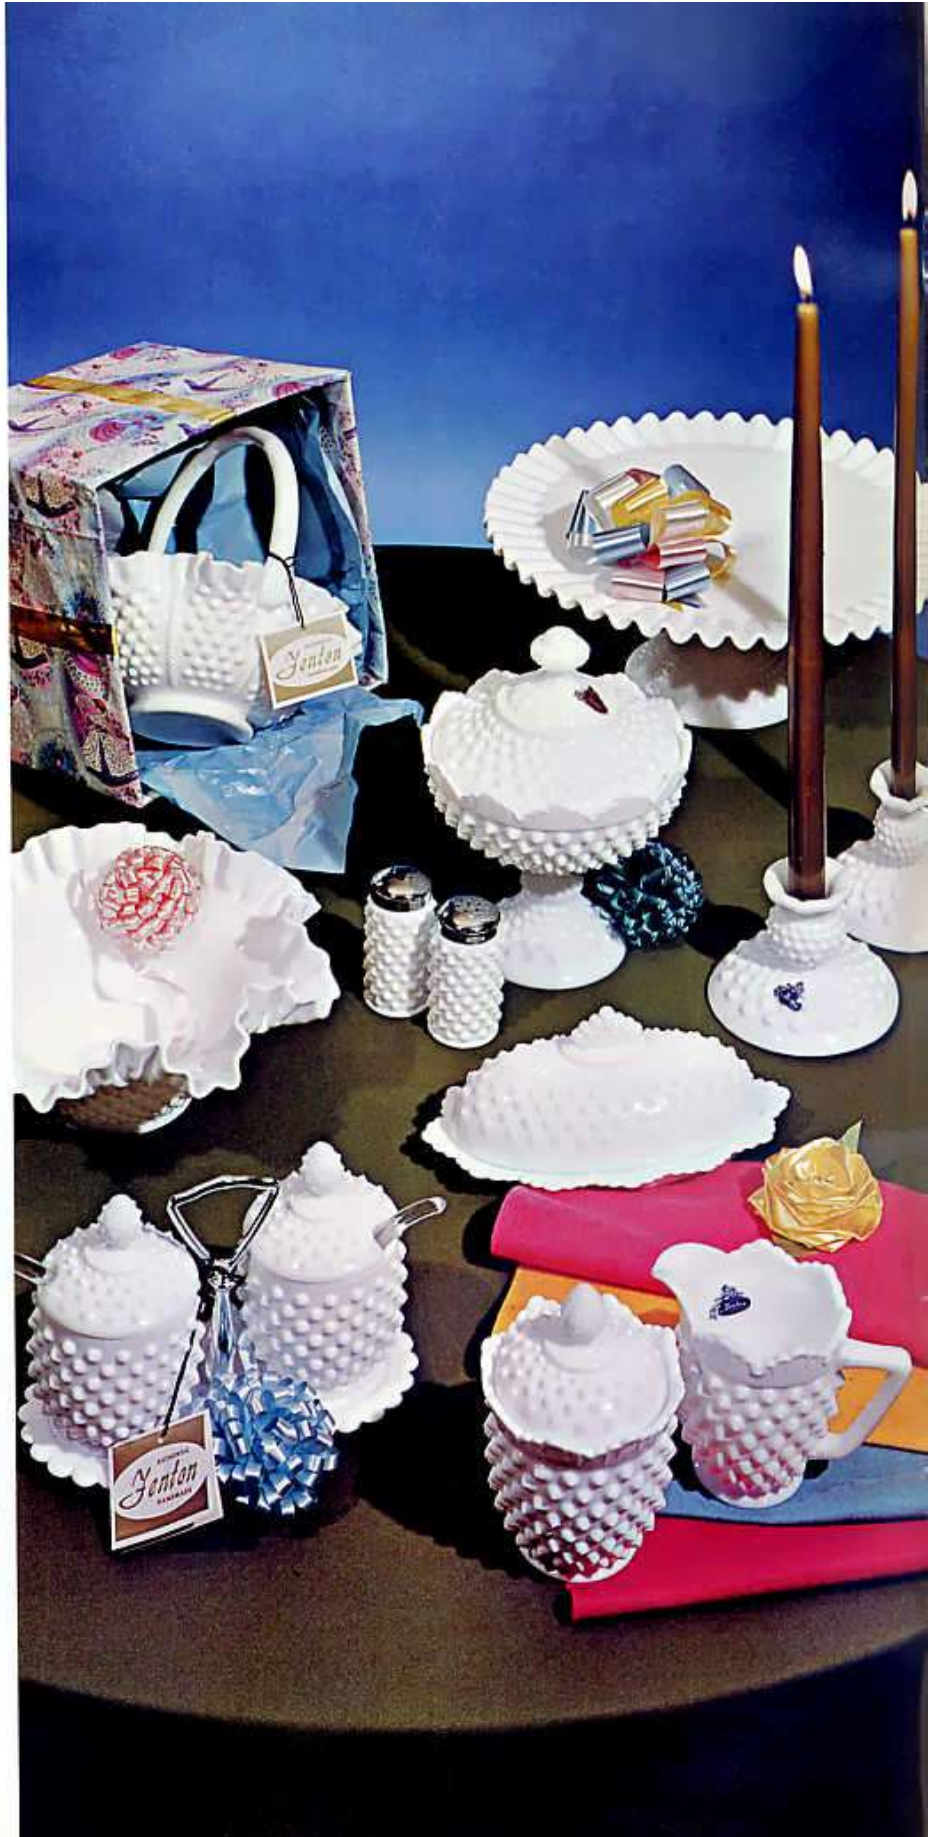

Hobnail

Santon