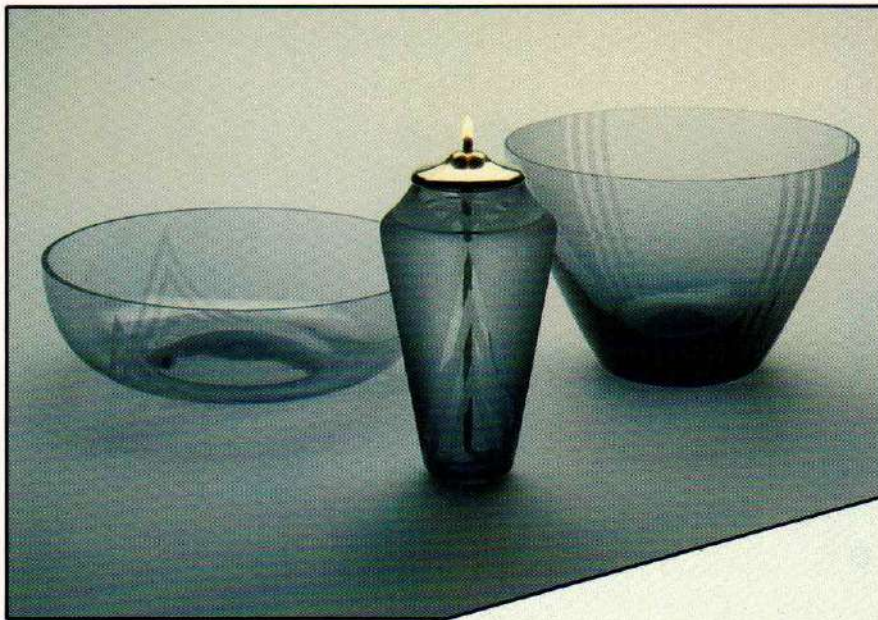

F E N T O N

*Artisan*

Function, Form and Style—Fenton has put it all together. The Geometrics Collection strikes the right chord in a fashion conscious society. Simple, yet dramatic, the sleek designs and high quality lend a prestigious appeal for your most discriminating customers.

Fenton has added three new items to the very successful Geometrics Collection. The sparkling clarity of the clear glass is highlighted by the satin finished etching on each piece. The bowls and oil candle were designed for function—yet each makes a strong statement in tasteful elegance.

8810 EP  
9" Shallow Bowl  
8809 EP  
6¼" Oil Candle  
8811 EP  
8" "V" Shaped Bowl

8810 EG  
9" Shallow Bowl  
8809 EG  
6¼" Oil Candle  
8811 EG  
8" "V" Shaped Bowl

8810 ER  
9" Shallow Bowl  
8809 ER  
6¼" Oil Candle  
8811 ER  
8" "V" Shaped Bowl