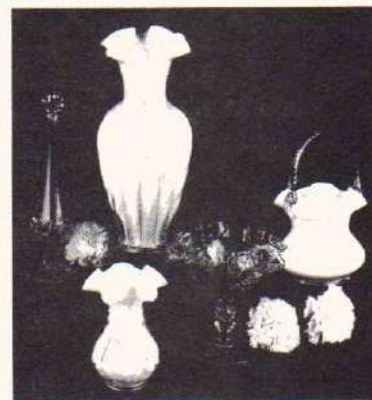

Fenton Artisan Catalog - Description of Color Codes Listed Below

DESCRIPTION	PK	WARE NO.	COLOR	PCS.	SUGG. RETAIL	EXTENSION	DESCRIPTION	PK	WARE NO.	COLOR	PCS.	SUGG. RETAIL	EXTENSION
MASTERWORKS COLLECTION - Catalog pages 2 and 3													
12" WIDE OVAL VASE	1	8801	NV		135.00		15" TRIANGLE VASE	1	8803	KM		150.00	
12" WIDE OVAL VASE	1	8801	KM		135.00		10" SPHERE VASE	1	8804	TV		135.00	
15" TRIANGLE VASE	1	8803	UV		150.00		10" SPHERE VASE	1	8804	KM		135.00	
GEOMETRICS - Catalog pages 4, 5 and 6													
12" WIDE OVAL VASE	1	8801	EG		89.00		9" TALL VASE	1	8807	EG		59.00	
12" WIDE OVAL VASE	1	8801	EP		89.00		9" TALL VASE	1	8807	EP		59.00	
12" WIDE OVAL VASE	1	8801	ER		89.00		9" TALL VASE	1	8807	ER		59.00	
12" TALL OVAL VASE	1	8802	EG		79.00		6 1/4" OIL CANDLE	1	8809	EG		35.00	
12" TALL OVAL VASE	1	8802	EP		79.00		6 1/4" OIL CANDLE	1	8809	EP		35.00	
12" TALL OVAL VASE	1	8802	ER		79.00		6 1/4" OIL CANDLE	1	8809	ER		35.00	
6" VASE	1	8805	EG		39.00		9" SHALLOW BOWL	1	8810	EG		60.00	
6" VASE	1	8805	EP		39.00		9" SHALLOW BOWL	1	8810	EP		60.00	
6" VASE	1	8805	ER		39.00		9" SHALLOW BOWL	1	8810	ER		60.00	
7 1/2" VASE	1	8806	EG		69.00		8" V SHAPED BOWL	1	8811	EG		65.00	
7 1/2" VASE	1	8806	EP		69.00		8" V SHAPED BOWL	1	8811	EP		65.00	
7 1/2" VASE	1	8806	ER		69.00		8" V SHAPED BOWL	1	8811	ER		65.00	

Fenton
Handmade in America

Enjoy 23-30% savings on Fenton's continually popular Milk Glass best sellers. Charming Early American accents that give that country feel.

FENTON HOBNAIL MILK GLASS... the warmth of its beauty is timeless.

STORE NAME

ADVERTISING SLICKS (sizes reduced)

Summer/Fall Special

SAVE 23-30% on Selected
Federal Blue and Candleglow
Yellow Glassware...

Fashionable colors to compliment today's homes.

Fenton
Handmade in America