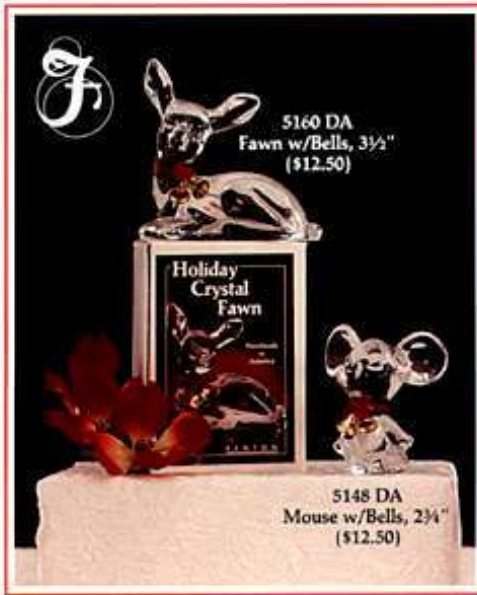

9601 RU
Fireball, 6" h.
(\$25.00)

Handmade in America

5160 DA
Fawn w/Bells, 3½"
(\$12.50)

5148 DA
Mouse w/Bells, 2¾"
(\$12.50)

Holiday Animals

Sparkling crystal fawn and mouse accented with a holiday bow and jingle bells.