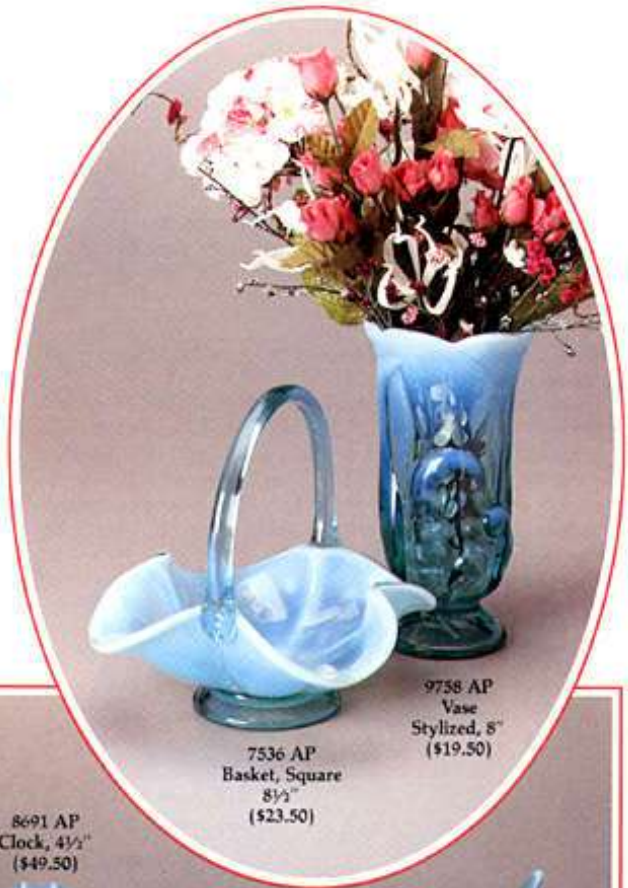

9758 AP
Vase
Stylized, 8"
(\$19.50)

7536 AP
Basket, Square
8 1/2"
(\$23.50)

9249 AP
Basket, Rose,
Tumbler, 6 1/2"
(\$22.50)

9596 AP
Votive,
Leaf, 4 1/4"
(\$10.50)

9223 AP
Compot, Rose,
6 1/2"
(\$16.50)

8691 AP
Clock, 4 1/2"
(\$49.50)