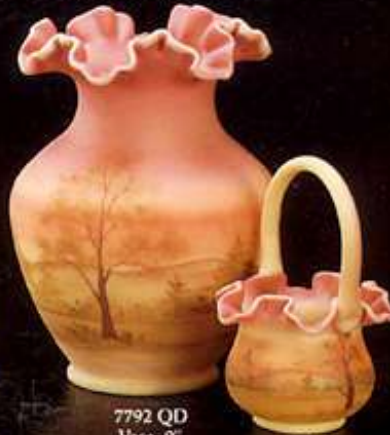

Petite Floral

Tiny Posies . . . old fashioned Charm . . . handpainted by skilled Fenton artists on historic burmese.

7202 QJ
Epergne, 2 Pc., 9½"
(\$125.00)

7701 QJ
Cruet w/Stopper, 7"
(\$85.00)

7792 QD
Vase, 9"
(\$75.00)