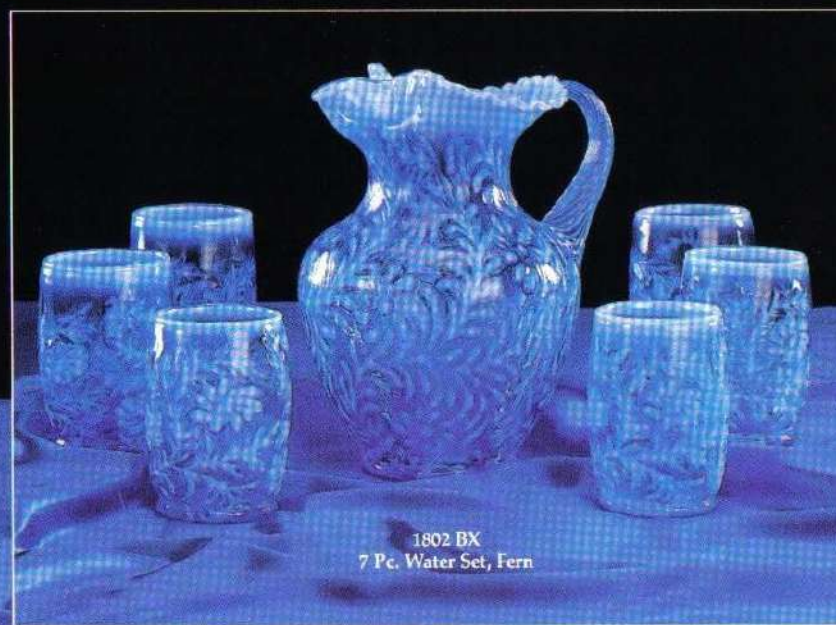

Collector's Extravaganza

Sapphire Blue Opalescent

★ 1990 LIMITED EDITION OFFERING ★

Handmade
in
America

1800 BX
Lamp, CWTW,
Fern,
23½"

1801 BX
Lamp w/
Prisms,
Fern,
21"

★ 1826 BX
Bowl, Fern, 10" W.

★ 1860 BX
Cruet w/Stopper,
Fern,
7½"

★ 1832 BX
Basket, Fern, 7"

★ 1830 BX
Basket, Fern, 5½"

★ 1853 BX
Vase, Tulip,
Fern, 10"

1802 BX
7 Pc. Water Set, Fern

Collector's Extravaganza

Sapphire Blue Opalescent

★ 1990 LIMITED EDITION OFFERING ★

*Authentic Reproductions
from Antique Moulds • Treasures
of the Past, Pleasures for the Future.*

1825 BX
Bowl w/Bride's
Basket,
12½" H. x 11½" W.
Finish: Antique Silver

★ 8229 BX
Bowl, Hearts & Flowers,
10"

★ 8458 BX
Bud Vase
Lily of the
Valley
10"

★ 8489 BX
Candy w/Cover
Lily of the
Valley,
7"

★ 8437 BX
Basket, Lily of the
Valley, Oval, 6"