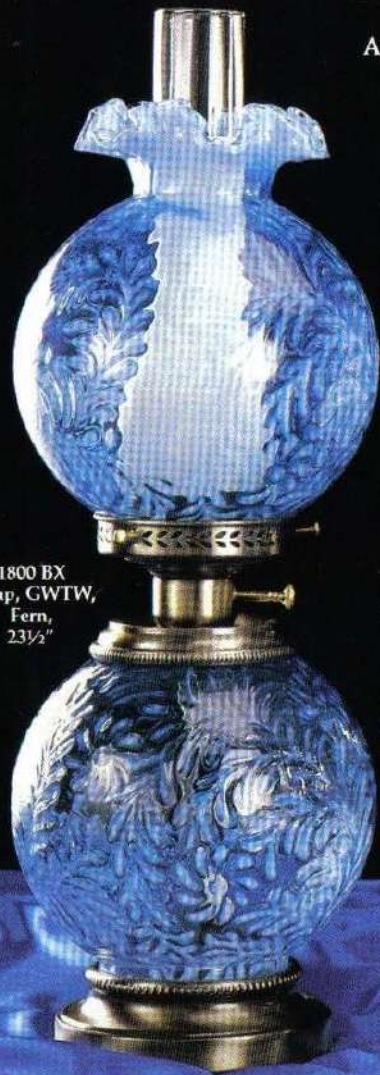

Collector's Extravaganza

Sapphire Blue Opalescent

★ 1990 LIMITED EDITION OFFERING ★

Handmade
in
America

1800 BX
Lamp, CWTW,
Fern,
23½"

1801 BX
Lamp w/
Prisms,
Fern,
21"

★ 1826 BX
Bowl, Fern, 10" W.

★ 1860 BX
Cruet w/Stopper,
Fern,
7½"