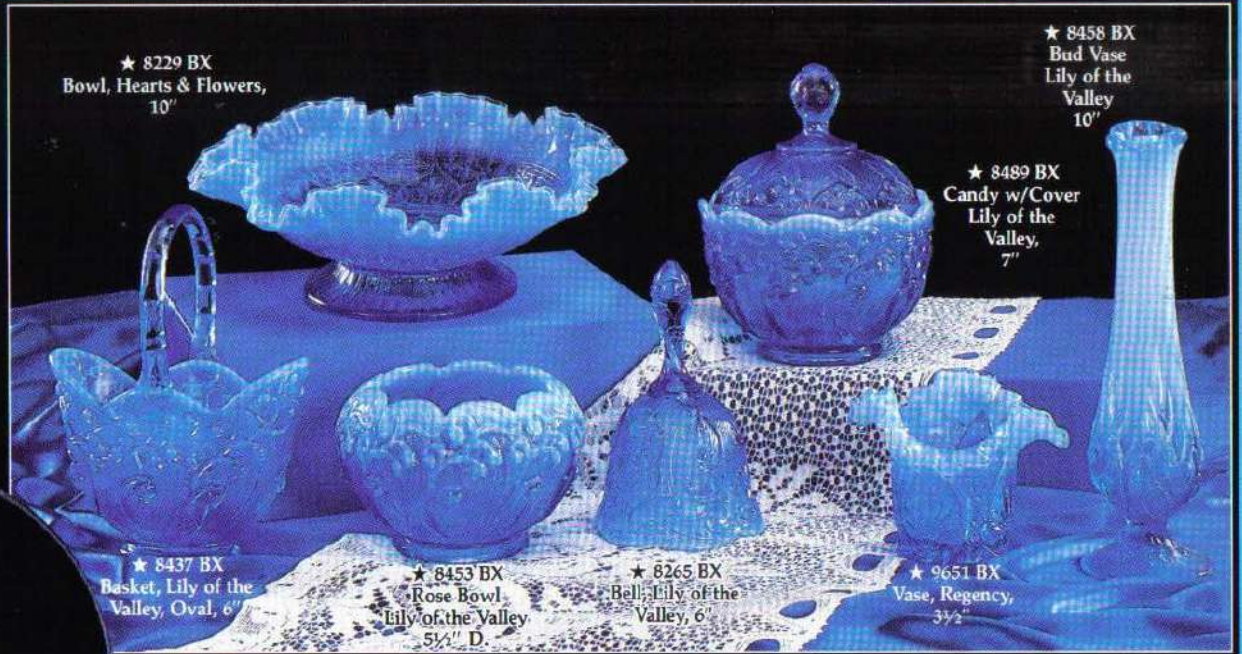

★ 1832 BX
Basket, Fern, 7"

★ 1830 BX
Basket, Fern, 5½"

★ 1853 BX
Vase, Tulip,
Fern, 10"

1802 BX
7 Pc. Water Set, Fern

Collector's Extravaganza

Sapphire Blue Opalescent

★ 1990 LIMITED EDITION OFFERING ★

*Authentic Reproductions
from Antique Moulds • Treasures
of the Past, Pleasures for the Future.*

1825 BX
Bowl w/Bride's
Basket,
12½" H. x 11½" W.
Finish: Antique Silver

★ 8229 BX
Bowl, Hearts & Flowers,
10"

★ 8458 BX
Bud Vase
Lily of the
Valley
10"

★ 8489 BX
Candy w/Cover
Lily of the
Valley,
7"

★ 8437 BX
Basket, Lily of the
Valley, Oval, 6"