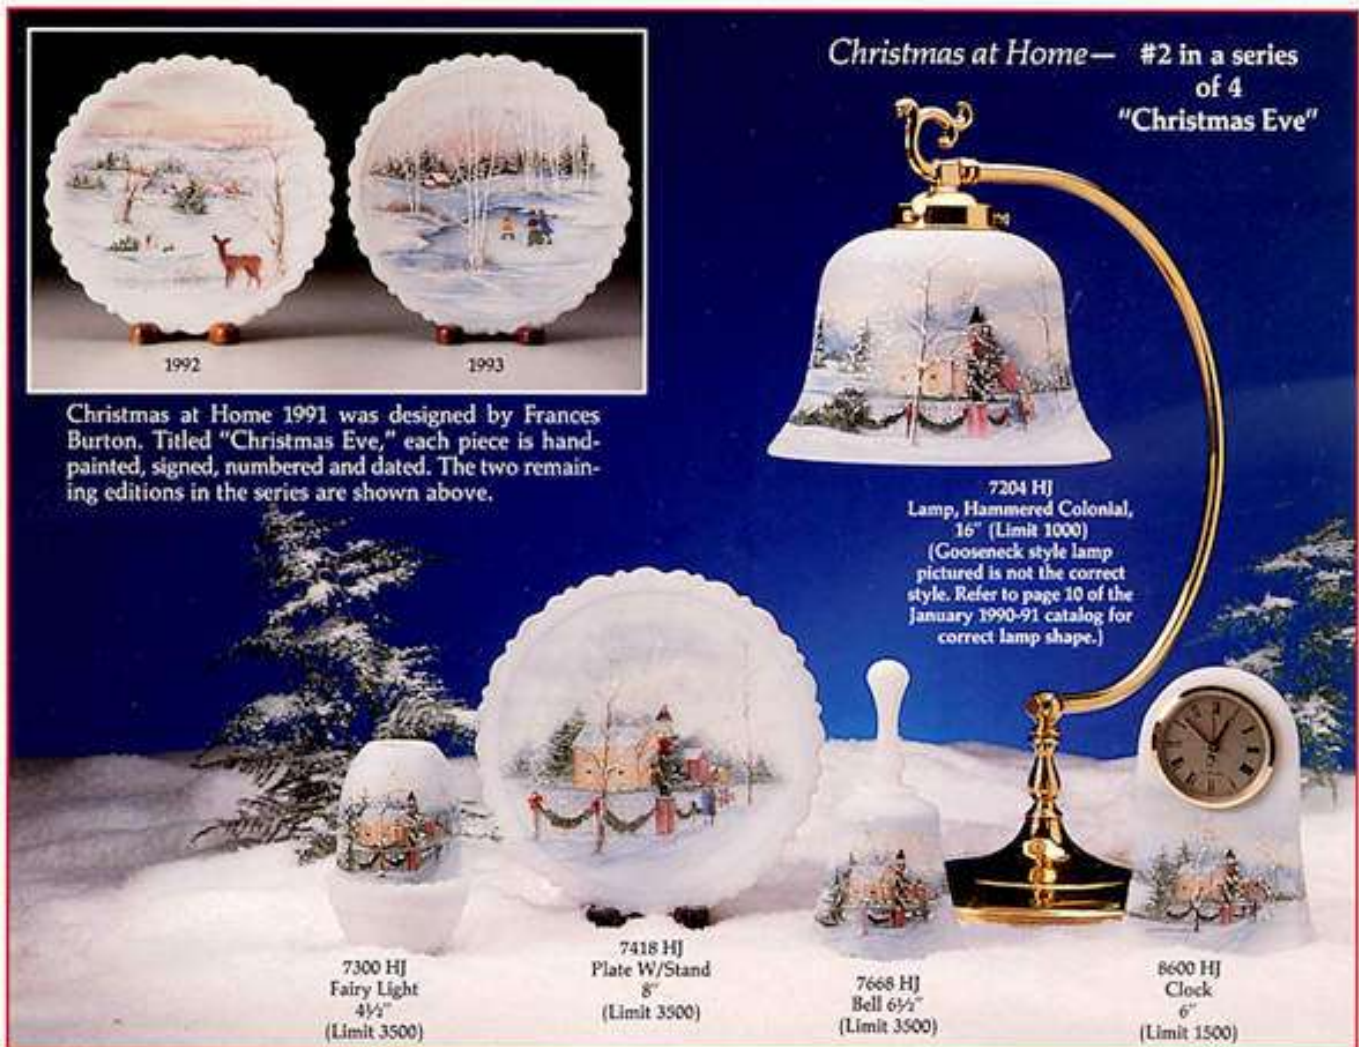

5165 RU  
 Cat  
 3 1/4"

9763 RU  
 Petite Heart  
 Bell, 3 1/4"

5245 RU  
 Cardinal  
 5 1/4"

9240 RU  
 Rose Basket  
 5 1/2"

**FENTON**

The shimmer and gleam of our bright holiday colors will put sparkle in any Christmas display.