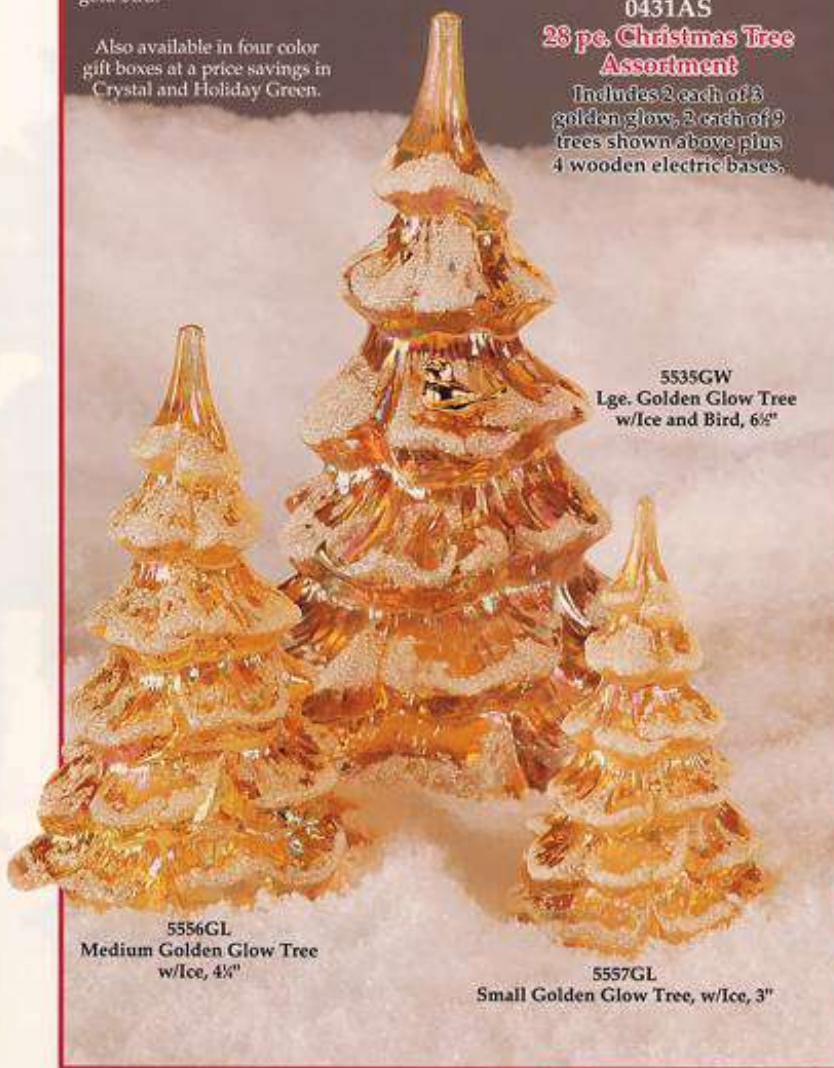

5556R8

5557GR

5556GR

Save 3% 0431AS 28 pc. Christmas Tree Assortment

Includes 2 each of 3 golden glow, 2 each of 9 trees shown above plus 4 wooden electric bases.

5535GW Lge. Golden Glow Tree w/Ice and Bird, 6 1/2"