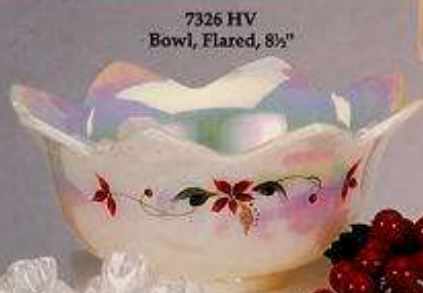

7326 HV
Bowl, Flared, 8½"