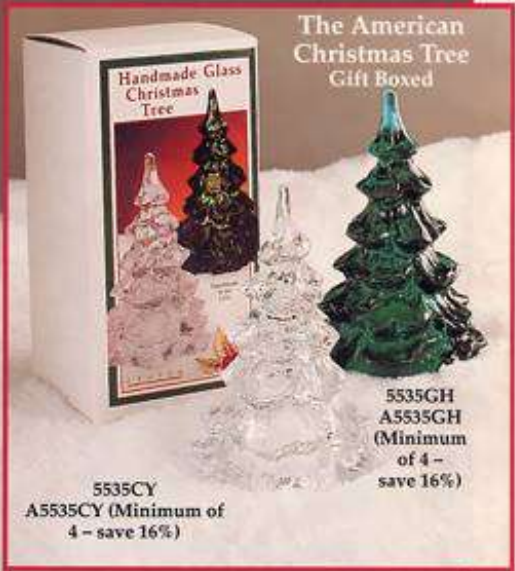

5556R8

5557GR

5556GR

Save 3% 0431AS 28 pc. Christmas Tree Assortment

Includes 2 each of 3 golden glow, 2 each of 9 trees shown above plus 4 wooden electric bases.

5535GW Lge. Golden Glow Tree w/Ice and Bird, 6 1/2"

5556GL Medium Golden Glow Tree w/Ice, 4 1/4"

5557GL Small Golden Glow Tree, w/Ice, 3"

The American Christmas Tree Gift Boxed

5535CY A5535CY (Minimum of 4 - save 16%)

5535GH A5535GH (Minimum of 4 - save 16%)