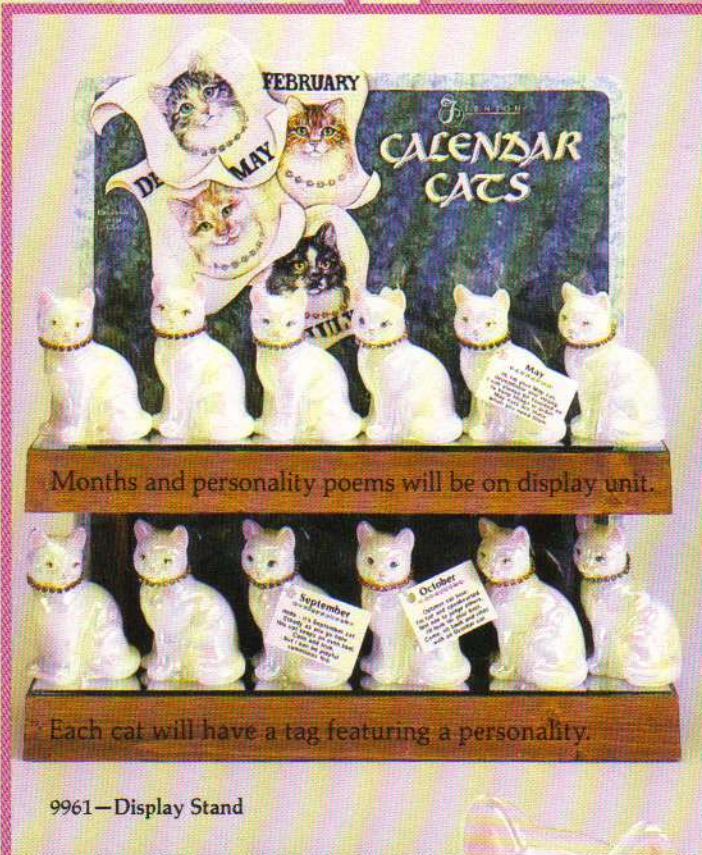

700 Elizabeth Street
Williamstown, WV 26187

(304) 375-6122

To order call—1-800-933-6866

Customer Service only—

Call 1-800-933-6766

0062 AS

17 Pc. Pearly Sentiments Assortment

Refer to order blank for assortment makeup.

Pearly Sentiments

Calendar Cats

Sure to steal the show for Valentine's Day and yearround selling. Our topselling cat figurine in iridescent white with a sparkling birthstone necklace. Each cat comes with a tag featuring a personality poem based on the personality traits of the horoscope. A birthday gift that doesn't say "Happy Birthday." Each is given personality with handpainted eyes, ears and nose. An elegant and personal gift for any occasion.

0060 PK
25 Pc. Calendar Cats Prepack

Includes 2 each of 12 months, 1 display stand and 1 FREE cat (July).

- Jan. —5165 W1
- Feb. —5165 W2
- Mar. —5165 W3
- Apr. —5165 W4
- May —5165 W5
- June —5165 W6
- July —5165 W7
- Aug. —5165 W8
- Sept. —5165 W9
- Oct. —5165 X0
- Nov. —5165 X1
- Dec. —5165 X2