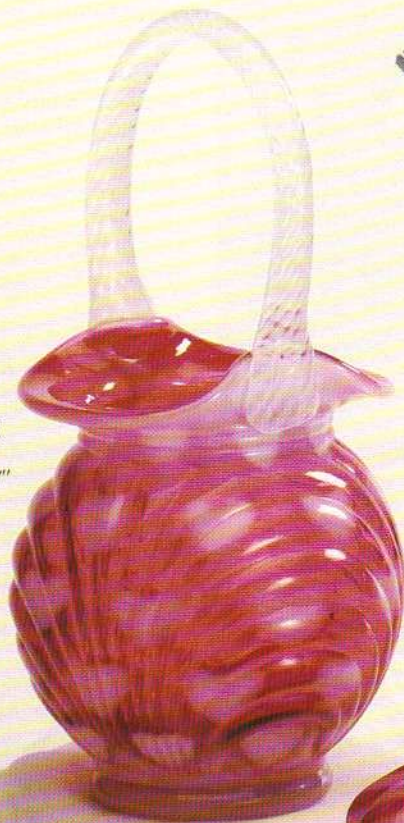

2732 CR
Basket,
Caprice, 7"