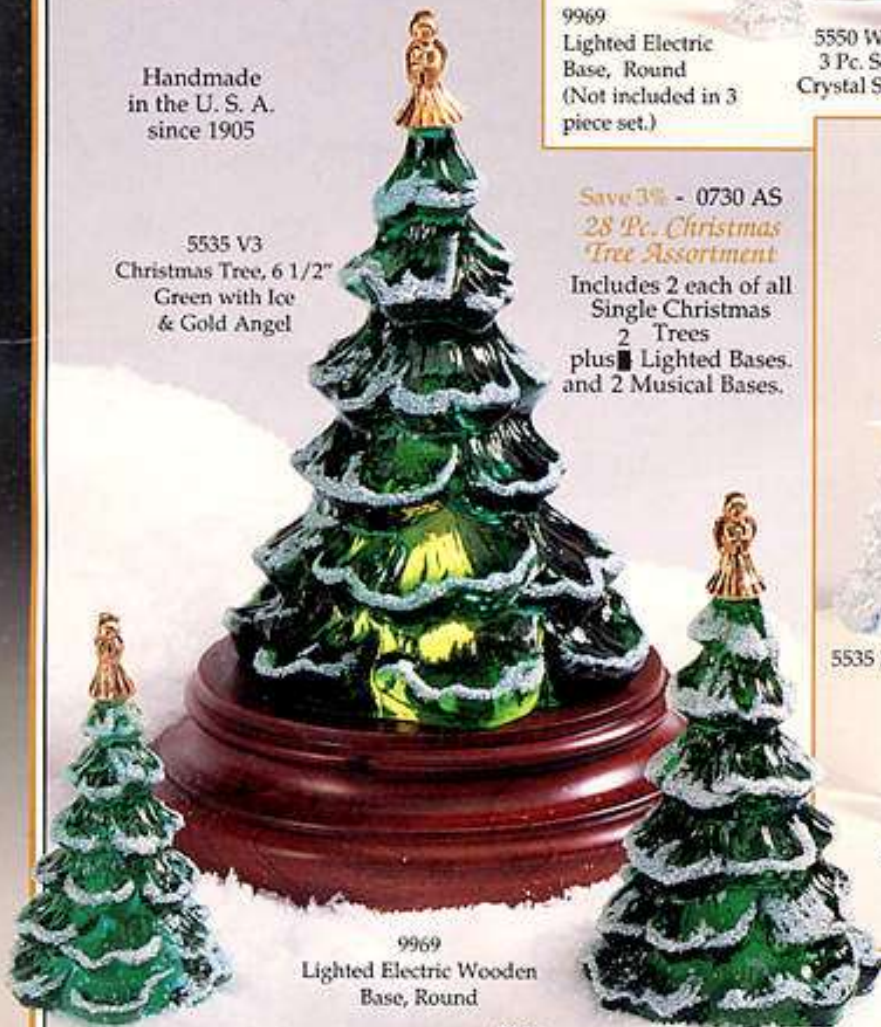

Handmade in the U. S. A. since 1905

5535 V3  
Christmas Tree, 6 1/2"  
Green with Ice & Gold Angel

9969  
Lighted Electric Wooden Base, Round

5557 V3  
Christmas Tree, 3"  
Green with Ice & Gold Angel

9966  
Musical Wooden Base, Round  
(Plays "O' Christmas Tree")