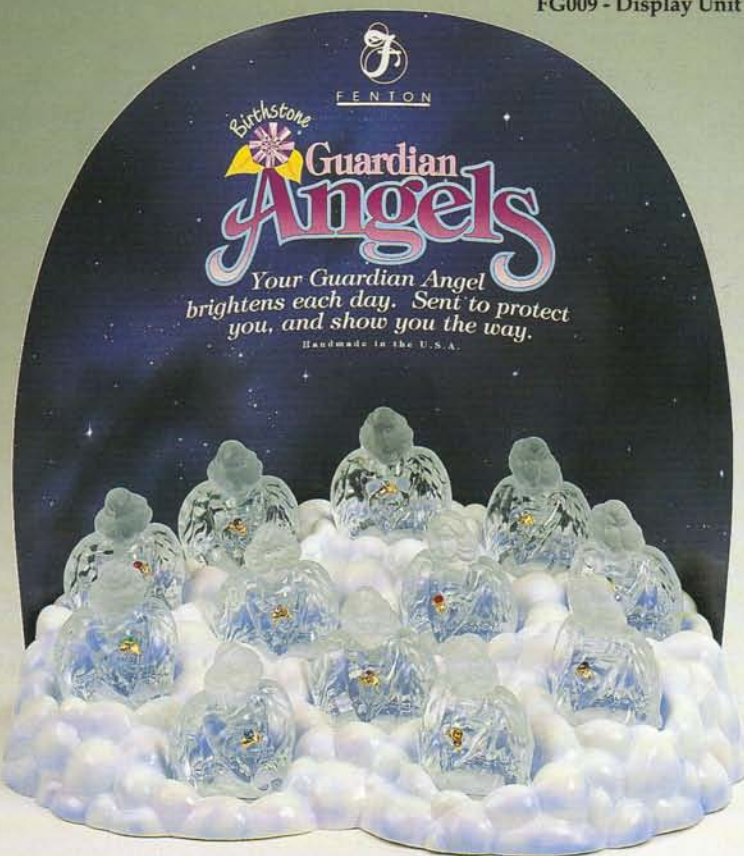

FG009 - Display Unit