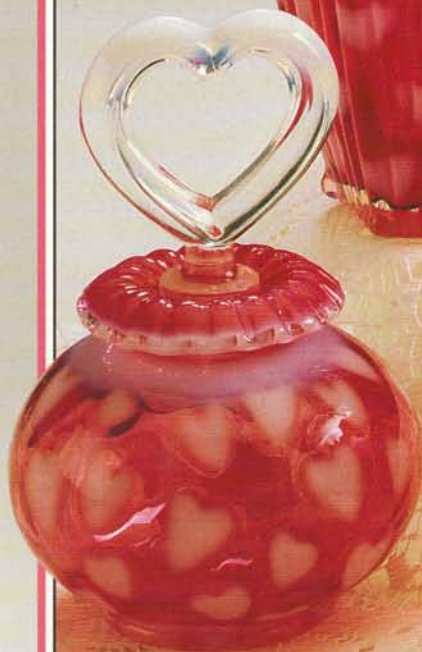

2755 CR  
Vase,  
Ribbed,  
5 1/2"

Handmade  
in the  
U.S.A.

Bud of Gold Ruby  
on end of hollow  
blow-pipe.

Blocker blows in  
the first bubble of  
air.

Piece being dropped  
in final forming  
mould for blowing.

2760 CR  
Perfume w/  
Heart Stopper, 5"

2736 CR  
Basket 7"

8319RY  
Plate w/  
Stand,  
9"