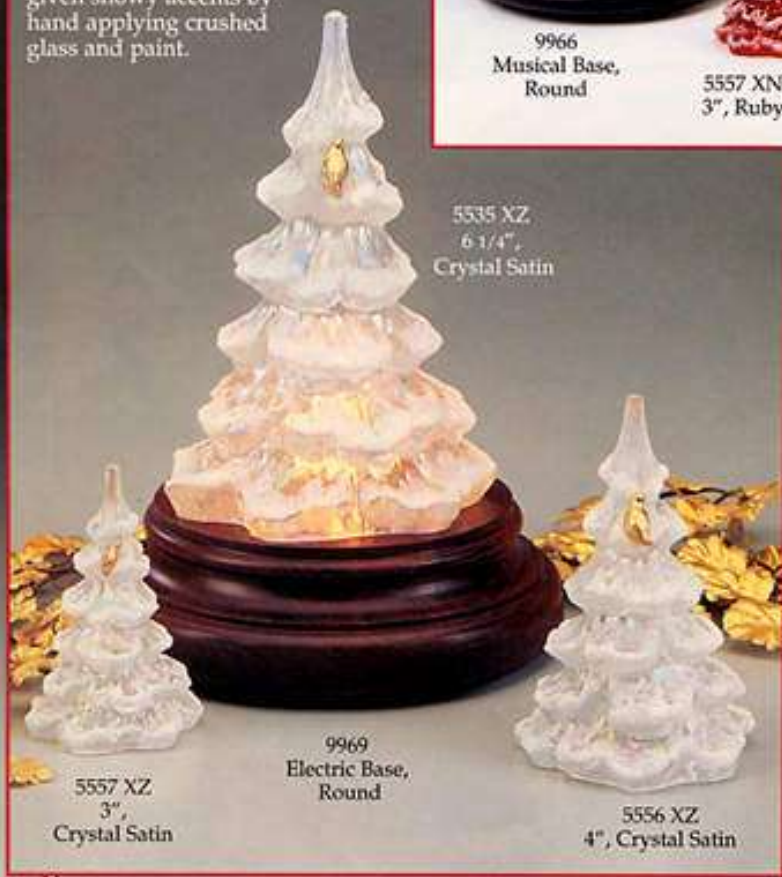

F

FENTON

The American Christmas Tree

by Fenton

"Partridges in a Pine Tree!"

... And in four colors too! Precious little partridges are covered in 22k gold and nestled into the snowy branches of handmade Christmas trees.

Two new colors have been added for 1995... Spruce Green and Rose Pearl. Add the musical base which carries an 18 note Sankyo movement playing "O Christmas Tree" and the equally nice wood lighted base.

Each Christmas Tree is given snowy accents by hand applying crushed glass and paint.

Available in 3 sizes:
6 1/4", 4" and 3"

(Save 3%)
0520 AS
28 Pc. Partridge Christmas Tree Assortment
(Refer to order blank for assortment make-up.)