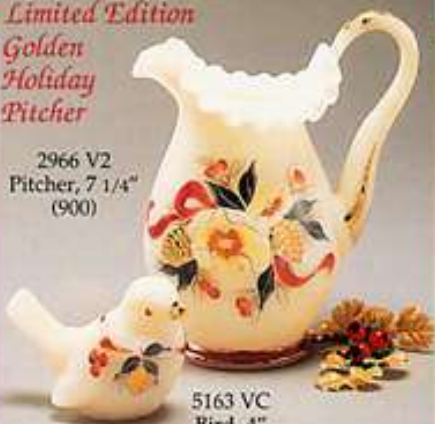

Designer Martha Reynolds has created a work of art on Fenton's Country Cream pitcher. Her velvety looking Magnolia is enhanced by raised gold enamel pine cones and rich burgundy ribbons trimmed in gold. Look carefully at the finely detailed gold trim on the high arched handle. This special pitcher is limited to 900 pieces.

*Limited Edition
Golden
Holiday
Pitcher*

2966 V2
Pitcher, 7 1/4"
(900)

5163 VC
Bird, 4"

F E N T O N

Golden Pine Cones

Fenton has added six new items to the most successful Christmas pattern in our history. This elegant design by Martha Reynolds was eagerly embraced by Fenton collectors coast to coast. Entirely handpainted and fired twice to achieve the 22k polished gold highlights.

(Save 3%)
0823 AS
**13 Pc. Golden
Pine Cones
Assortment**
(Refer to order
blank for assort-
ment make-up.)

7431 VC
Comport, 5 3/4"