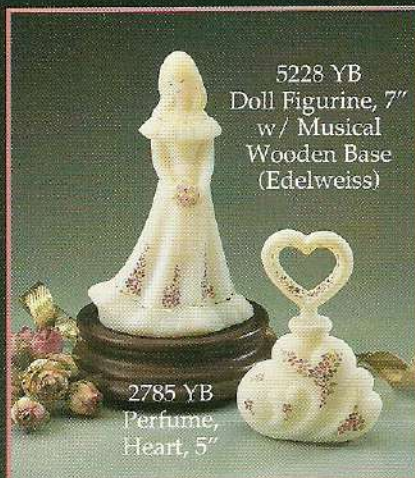

9144 PN
Ringholder,
3"

6761 PN
Bell, Paisley,
7"

9780 PN
Comport,
Heart,
5 1/2"

2980 PN
Pear Box,
2 P c., 4 3/4"

9596 PN
Candleholder,
4 1/2"

F E N T O N

Kristen's Floral

Soft Ivory Satin glass is brought to life with raised pink and peach enameled flowers highlighted with 22K gold. Each piece is painted, fired, painted with gold and fired again. A painstaking process, but will worth it to complete the lovely design created by Marth a Reynolds.