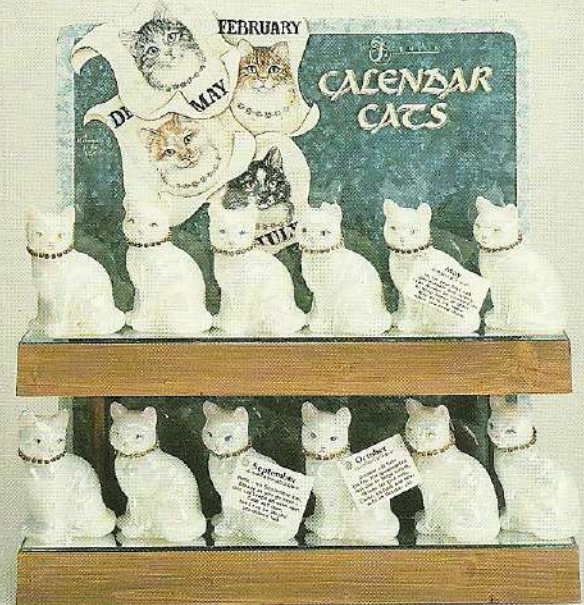

January Cat - 5165 W1 (Garnet)
February Cat - 5165 W2 (Amethyst)
March Cat - 5165 W3 (Aquamarine)
April Cat - 5165 W4 (Diamond)
May Cat - 5165 W5 (Emerald)
June Cat - 5165 W6 (Ruby)
July Cat - 5165 W7 (Ruby)
August Cat - 5165 W8 (Peridot)
September Cat - 5165 W9 (Sapphire)
October Cat - 5165 X0 (Rose Zircon)
November Cat - 5165 X1 (Topaz)
December Cat - 5165 X2 (Blue Zircon)
Display Stand - 9961