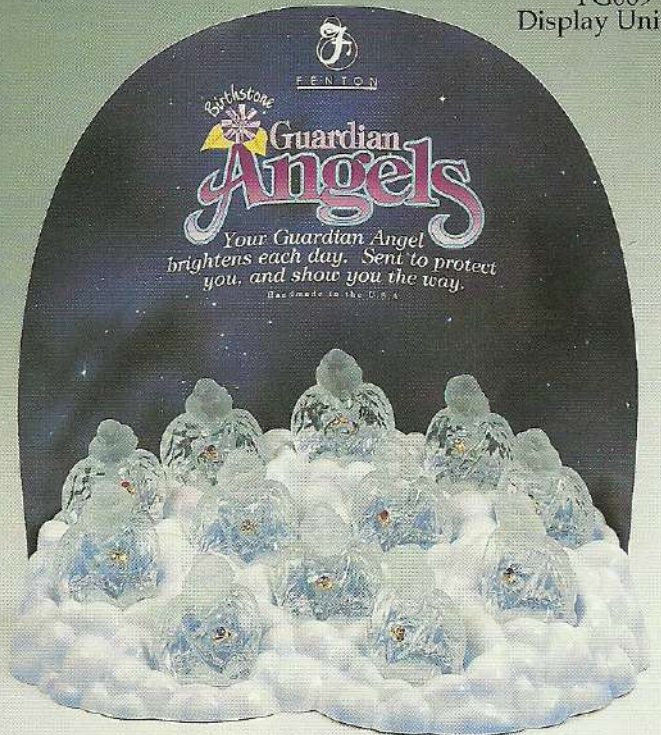

*A Heavenly
Chorus of Good
Wishes*

Each angel of the month comes with a tag expressing the guardian angel's magical qualities.

5533 W9
September,
Sapphire

5533 W1
January,
Garnet

3 1/2" Guardian Angel

FG009 -
Display Unit