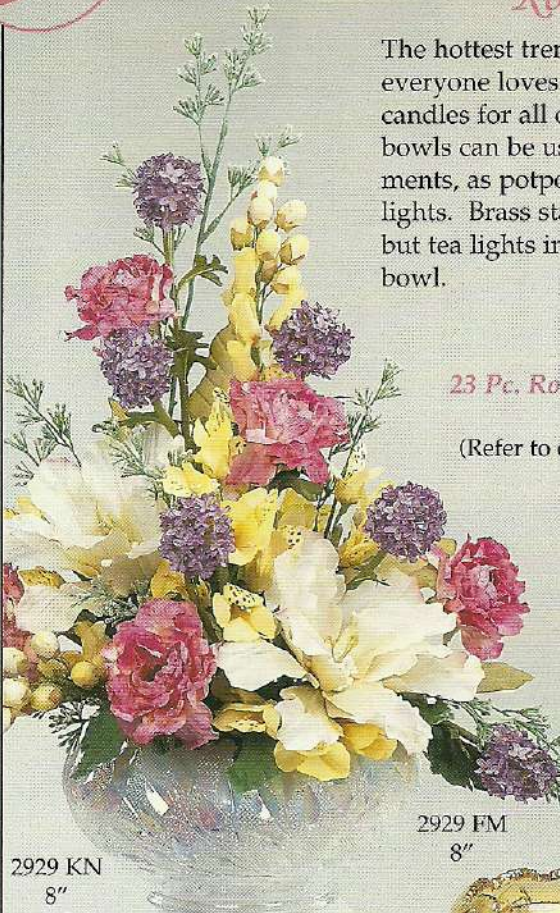

Handmade
in the U.S.A.

F E N T O N

Rose Bowls

The hottest trend in the market place, everyone loves the sparkle of glowing candles for all occasions. Versatile rose bowls can be used for flower arrangements, as potpourri holders and candle-lights. Brass stands are sold separately, but tea lights included with each rose bowl.

(Save 3%)

0306 AS

23 Pc. Rose Bowl and Brass Stand Assortment

(Refer to order blank for assortment makeup.)

2929 RU
8"

2789 RU
5"

8623 RU
6"

2929 DK
8"

2929 GJ
8"

2929 LE
8"

8623 KN
6"

2929 KN
8"

2929 FM
8"

2789 FM
5"

2789 LE
5"

2789 GJ
5"

8623 DK
6"

8623 GJ
6"

2789 DK
5"

8623 FM
6"

8623 LE
6"

2789 KN
5"

Brass Stands

- FG041 - for 5", #2789
- FG042 - for 6", #8623
- FG068 - for 8", #2929

FG069
Rose Bowl Countersign
(Included in 0306 AS Assortment)