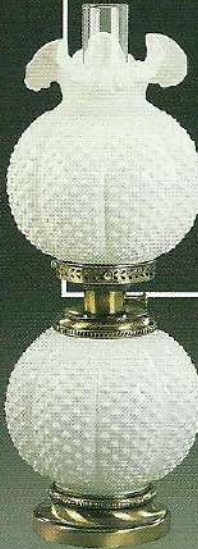

3808 MI
Milk Glass,
Hobnail pattern
(page 12)