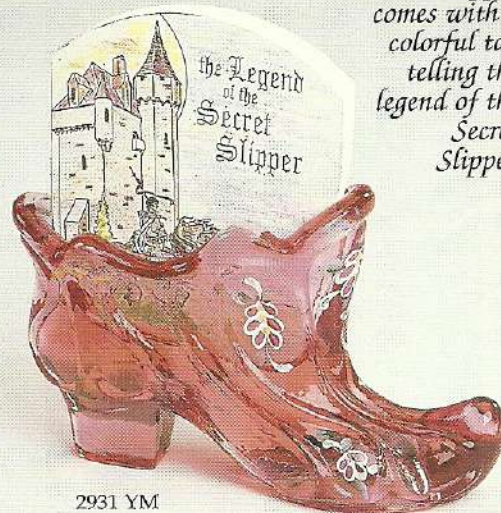

0454 AS
12 Pc. Butterfly Assortment
Includes 2 each of 6 colors.

5" Slipper

FG056 Display Stand

the Legend of the Secret Slipper

Knights of yore returned from the crusades bearing wonderful gifts for their loved ones. Highly valued among these were the beautifully-decorated "Secret Slippers" with their long and pointed upturned toes. Because the slippers had magical powers to ward off evil and bring great happiness, they were given as tokens of the highest esteem to very special people. Fenton revives this legend through its handmade glass slipper. As the knights of long ago followed a lofty code of conduct, Fenton glassmakers follow a tradition of quality craftsmanship in every secret slipper created.

Each slipper comes with a colorful tag telling the legend of the Secret Slipper.

2931 YM

The Secret Slipper:
A Medieval Legend of the Gift of Happiness
Knights of Yore returned from the Crusades bearing beautifully decorated shoes with magical powers. Fenton revives this lovely tradition with the Secret Slipper. Each is handpainted and comes gift boxed with the written legend included.