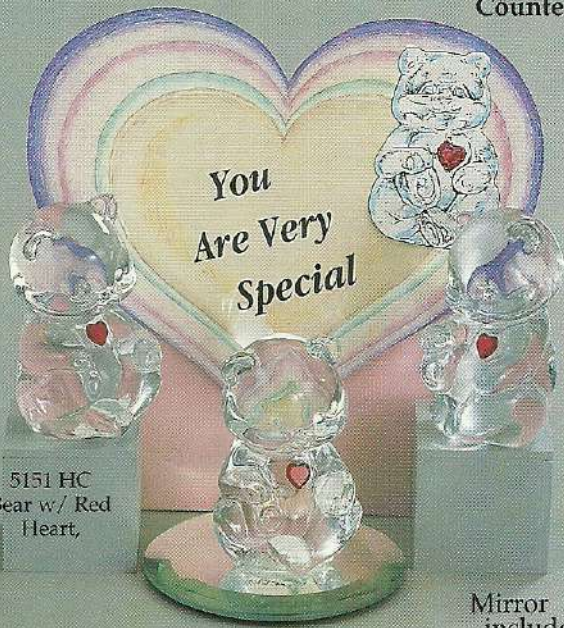

FG055 - "YOU ARE VERY SPECIAL"
Countersign

5151 HC
Bear w/ Red
Heart,

Mirror not
included

You Are Very Special
All Occasion Charm!

A special countersign and tag makes our versatile crystal bear perfect for Valentines, birthdays, Secretary's Day, Mother's Day and Graduation. Produce quick returns in less than 12" of space. The item can be reordered with the Birthstone Bear of the month for added versatility.

0456 AS

8 Pc. "You're Special" Bear Assortment
Includes an 8 pack of Bears w/ special
Countersign and Tags

Guardian Angels

A personal Guardian Angel for a child, a friend or a loved one in your family. To protect and guide through life as God's messenger. With birthstones for each month handsomely displayed on handmade crystal. They'll fly off your shelves "like they have wings."

*A Heavenly
Chorus of Good
Wishes*

Each angel of the month comes with a tag expressing the guardian angel's magical qualities.