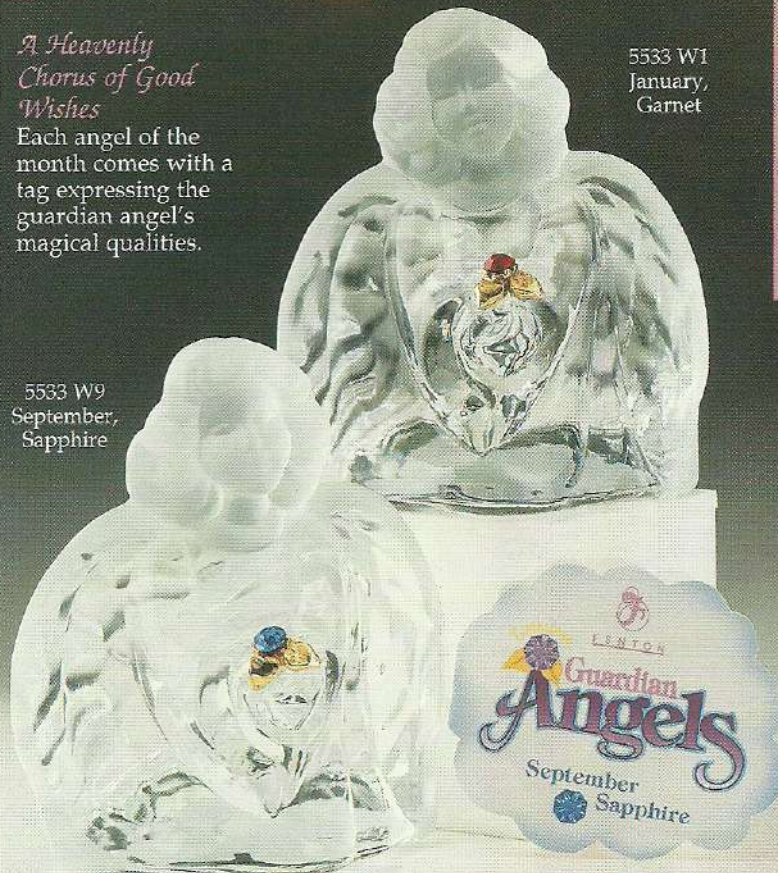

5533 W9
September,
Sapphire

5533 W1
January,
Garnet

3 1/2" Guardian Angel