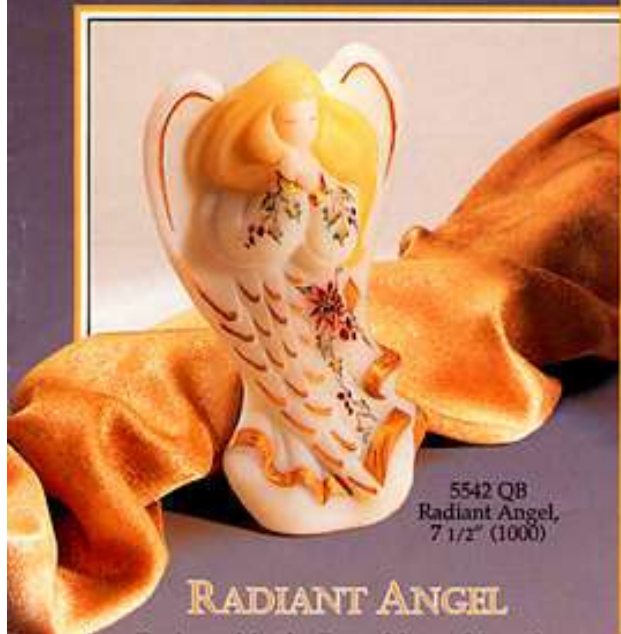

1996 CHRISTMAS SUPPLEMENT

5542 QB  
Radiant Angel,  
7 1/2" (1000)

**RADIANT ANGEL**

Designer Martha Reynolds combines the beauty of "Poinsettia Glow" with extra 22k gold touches to lend a renaissance air to our popular Radiant Angel. Limited to 1000 pieces and signed by the artist.