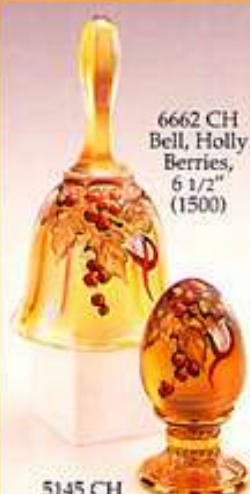

Limited Editions

6662 CH
Bell, Holly
Berries,
6 1/2"
(1500)

5145 CH
Egg, Holly Berries, 3 1/2"
(1500)

Three new designs, ranging from traditional to stylized, on the most popular Christmas colors.