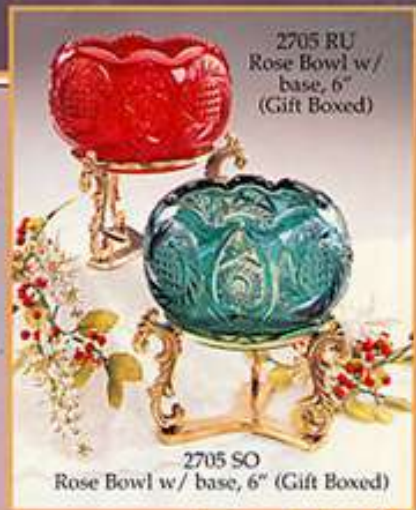

2705 RU
Rose Bowl w/
base, 6"
(Gift Boxed)