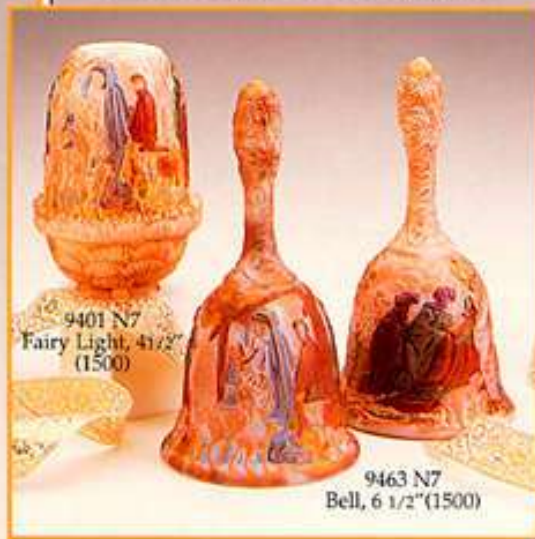

9401 N7
Fairy Light, 4 1/2"
(1500)

9463 N7
Bell, 6 1/2" (1500)