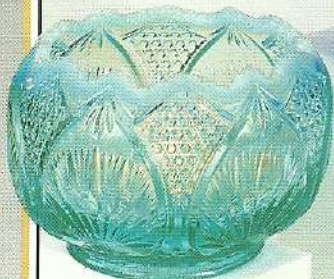

# PLUM

True Plum is a challenge to the glass chemist, but rich and rewarding when captured in glass. Plum demands attention every step of the way: from measuring the colorants to selecting shapes that will showcase its brilliance. Like all red-toned glasses, Plum is sensitive to changes in heat, causing slight variations in color from one piece to another.

All 3 sizes of rose bowls come in these 6 colors.

0255 AS  
Save 3%  
27 Pc. Rose Bowl Assortment

0256 AS  
Save 3%  
17 Pc. Small Rose Bowl Assortment

2929 DK  
Rose Bowl, 8"

FG068  
Brass Base  
(for 2929)

8623 FM  
Rose Bowl, 6"

2929 PQ  
Rose Bowl, 8"

2929 GJ  
Rose Bowl, 8"

FG042  
Brass Base  
(for 8623)

2789 GJ  
Rose Bowl, 5"

8623 KN  
Rose Bowl, 6"

2789 DK  
Rose Bowl, 5"

8623 LE  
Rose Bowl, 6"