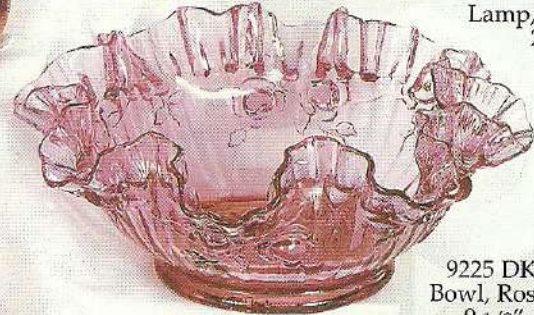

# DUSTY ROSE

The Embossed Rose pattern was introduced into the Fenton line in the 1960's. It was inspired by a large antique rose comport made by the U.S. Glass Company of Pittsburgh, PA. Dusty Rose pieces in the Embossed Rose pattern continue as top-sellers in the Fenton line.

5750 DK  
Vase, Rose,  
9"

9237 DK  
Basket, Rose, 7 1/2"

9219 DK  
Lamp, GWTW,  
23"

9256 DK  
Bud Vase,  
Rose, 11"

9223 DK  
Comport,  
Rose, 6 1/2"

5163 DK  
Bird, 4"

9225 DK  
Bowl, Rose,  
9 1/2"

9295 DK  
Slipper, Rose, 6"

5783 DK  
Trinket, Rose, 5"

9262 DK  
Bell, Rose, 6"

6558 DK  
Basket, Diamond, 4 1/2"

9282 DK  
Trinket, Oval, Rose, 7"