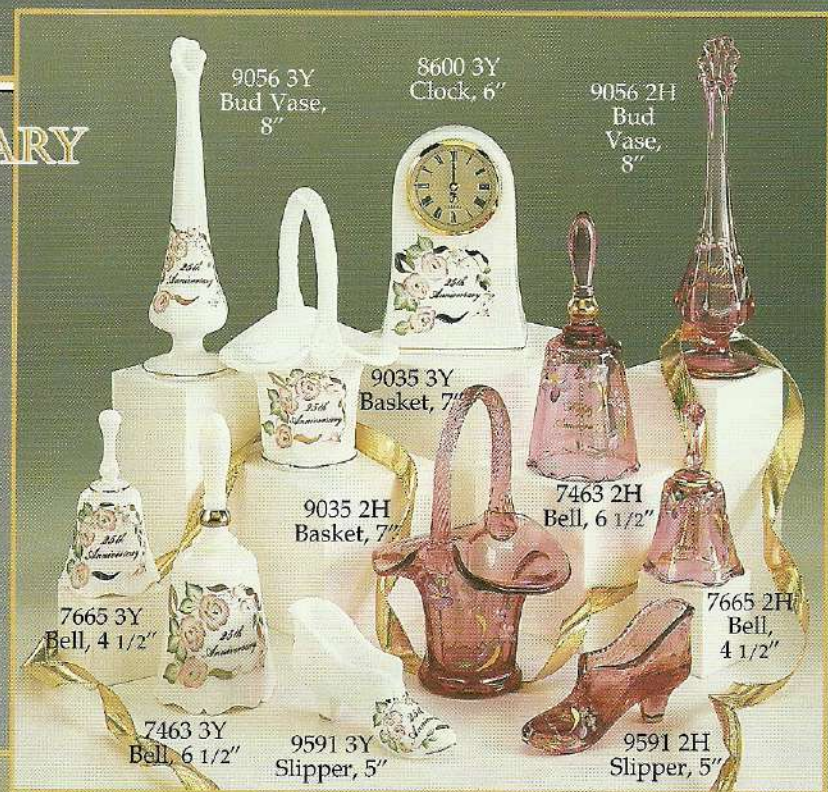

9056 3Y
Bud Vase, 8"

8600 3Y
Clock, 6"

9056 2H
Bud Vase, 8"

9035 3Y
Basket, 7"

9035 2H
Basket, 7"

7463 2H
Bell, 6 1/2"

7665 2H
Bell, 4 1/2"

7665 3Y
Bell, 4 1/2"

9591 2H
Slipper, 5"

0099 AS . . . Save 3%
19 Pc.
"Fenton Colors"
Anniversary
Assortment