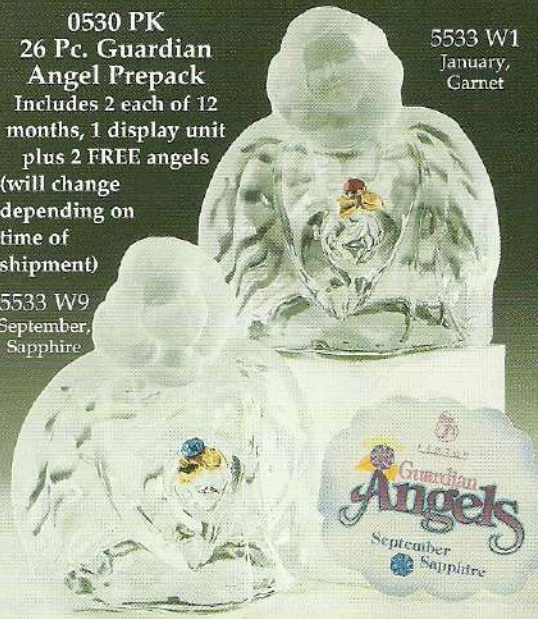

GUARDIAN ANGELS

A personal Guardian Angel for a child, a friend or a loved one in your family. To protect and guide through life as God's messenger. With birthstones for each month handsomely displayed on hand-made crystal.

- January-5533 W1 (Garnet)
- February-5533 W2 (Amethyst)
- March-5533 W3 (Aquamarine)
- April-5533 W4 (Diamond)
- May-5533 W5 (Emerald)
- June-5533 W6 (Alexandrite)
- July-5533 W7 (Ruby)
- August-5533 W8 (Peridot)
- September-5533 W9 (Sapphire)
- October-5533 X0 (Rose Zircon)
- November-5533 X1 (Topaz)
- December-5533 X2 (Blue Zircon)

0530 PK
26 Pc. Guardian Angel Prepack
Includes 2 each of 12 months, 1 display unit plus 2 FREE angels (will change depending on time of shipment)

5533 W9
September, Sapphire

5533 W1
January, Garnet