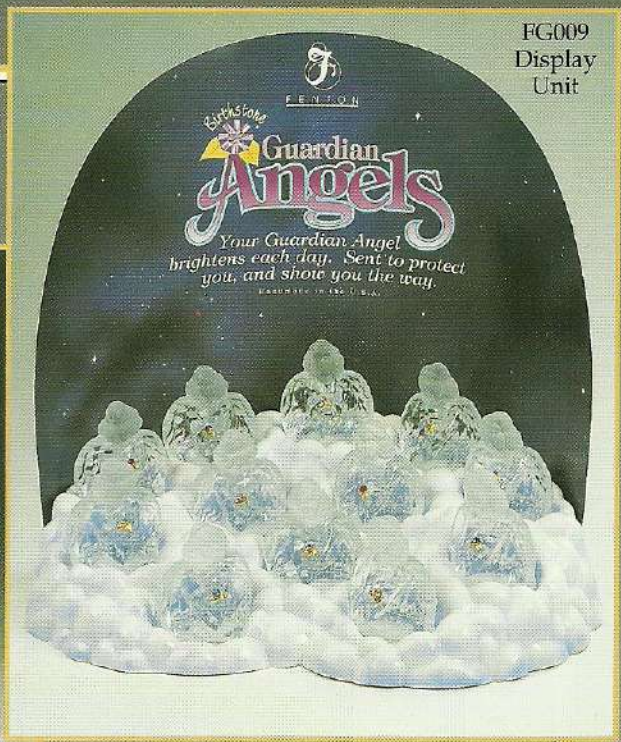

FG009
Display Unit

Guardian Angels
Your Guardian Angel brightens each day. Sent to protect you, and show you the way.

0591 AS . . . Save 3%
36 Pc. Guardian Angel Assortment
(3 each of 12 months)

HEAVENLY COMPANIONS

Eight charming angels hold 22k gold butterflies to symbolize caring, hope and renewal. Pastel angels . . . a fresh breath of spring.