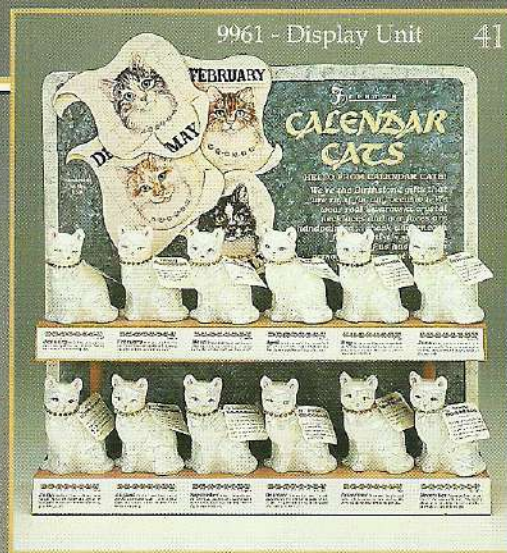

9961 - Display Unit

41

January - 5165 W1 (Garnet)
February - 5165 W2 (Amethyst)
March - 5165 W3 (Aquamarine)
April - 5165 W4 (Diamond)
May - 5165 W5 (Emerald)
June - 5165 W6 (Alexandrite)
July - 5165 W7 (Ruby)
August - 5165 W8 (Peridot)
September - 5165 W9 (Sapphire)
October - 5165 X0 (Rose Zircon)
November - 5165 X1 (Topaz)
December - 5165 X2 (Blue Zircon)
Display Stand - 9961

BIRTHSTONE BEARS

Our top volume category year in and year out. Each adorable handmade crystal bear has been adorned with a birthstone heart and comes with a cute message for each month. The perfect impulse item for any occasion that keeps on saying "I Love You".

0308 PK
25 Pc. Birthstone Bear Prepack

Includes 2 each of 12 months,
1 display unit and 1 FREE Bear (July)