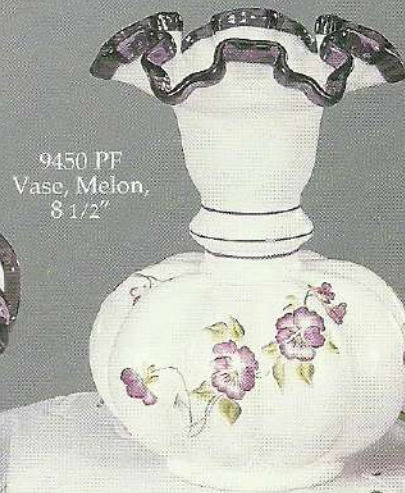

9450 PF
Vase, Melon,
8 1/2"