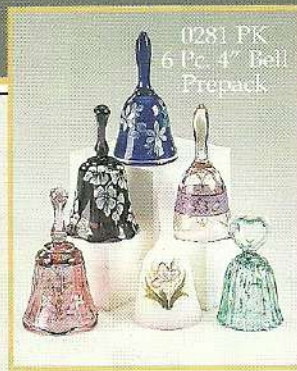

0275 PK
7 Pcs. 7" Bell
Prepack

BELL MEDLEY

Bell Medley Assortment with its own display unit. Capture the hearts of all bell collectors with this "Best of the show" grouping. All bells are completely handpainted and signed by the artist.

0281 PK
6 Pcs. 4" Bell
Prepack