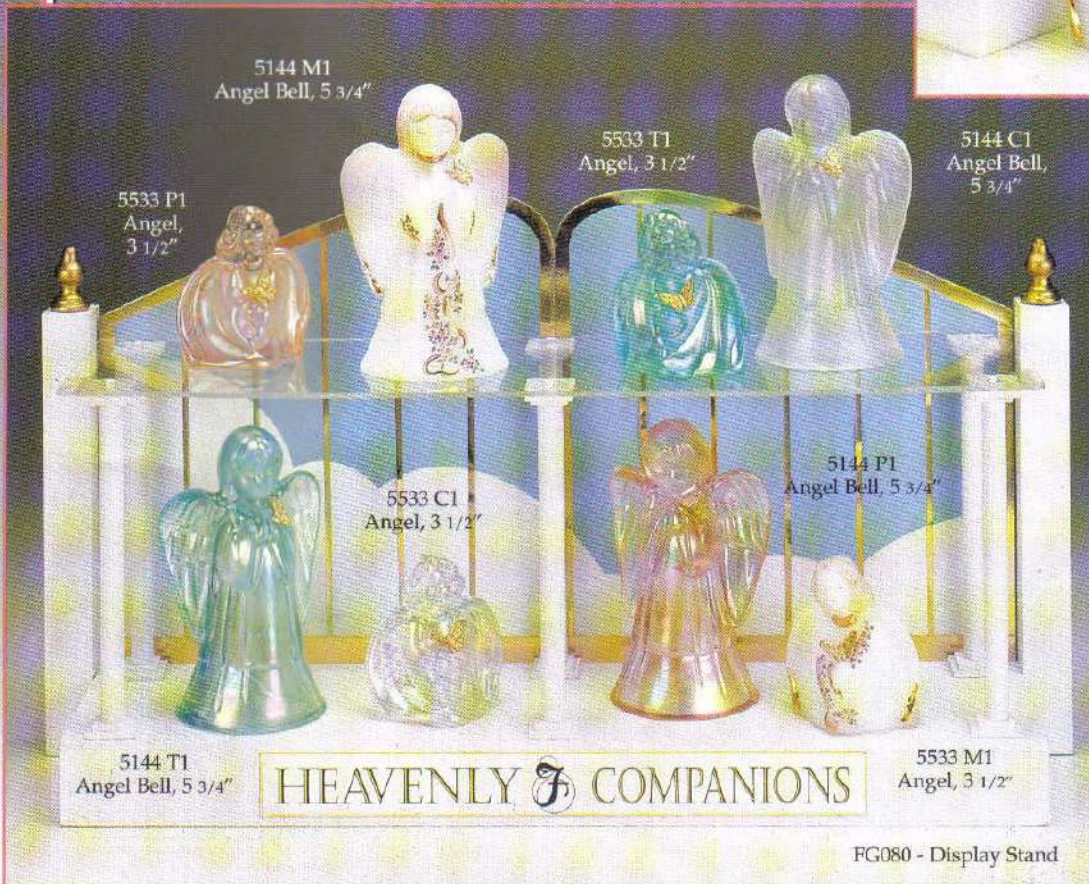

5533 T1
Angel, 3 1/2"

5533 P1
Angel,
3 1/2"

5533 C1
Angel, 3 1/2"

5144 P1
Angel Bell, 5 3/4"

5144 T1
Angel Bell, 5 3/4"

5533 M1
Angel, 3 1/2"

Heavenly Companions

Eight charming angels hold 22k gold butterflies to symbolize caring, hope and renewal. Beautiful pastel colors give the angels a fresh breath of spring; Champagne Satin, Opaline Satin and handpainted White Satin. The handpainted angels are accented with 22k gold paint which requires a double firing process. Available in 2 sizes, the 5 3/4" angel is a bell.

0554 PK

16 Pc. Heavenly Companions Prepack & Display

Includes 2 each of 8 angels (one of which is FREE) plus display unit.
(Sell the Free angel and offset cost of display unit.)

5144 M1
Angel Bell, 5 3/4"