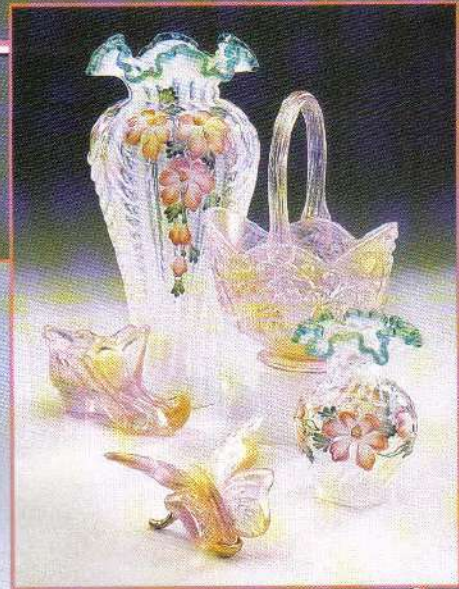

8453 PQ
Rosebowl,
5 1/2"

Champagne Satin

New for 1996, Champagne Satin fits the new color direction in home furnishings. A light, neutral color with shimmering presence. A lovely complement for natural tones, it requires 2 re-heating steps to create its satin glow.

0553 AS

12 Pc. Champagne Satin Assortment

Includes 1 each of six items and 2 each of the bell, slipper and small basket.

Meadow Beauty

Opalescent glass rung with crisp bands of fresh Seamist Green is uniquely Fenton. No other glass company combines the talents of chemists, craftsmen and artists quite like Fenton to create home accessories of collectible quality. The delightful garden floral was designed by Robin Spindler.

0552 AS