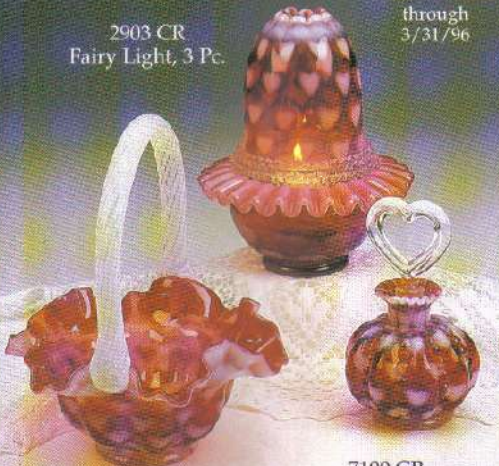

2903 CR Fairy Light, 3 Pc.

7122 CR Basket, Melon, 8"

7100 CR Perfume, Melon, 5"

Cranberry Opalescent Heart Optic

Three exciting new pieces for Heart Optic Collectors: the beaded melon perfume with a heart shaped stopper, a larger basket, and the frequently requested 3 piece fairy light.

Save 5% - 0550 AS
8 Pc. Limited Edition Assortment

Hobstar and Feather Punch Bowl

The first Fenton Limited Edition Miniature! This historic design was first done by John W. Fenton for the Millersburg Glass company in 1909. John (Frank L. Fenton's brother who was part of the founding of the company) left Fenton Art Glass Company and operated Millersburg Glass in Millersburg, Ohio from 1909 - 1912 when it closed. The original Hobstar and Feather Punch Bowl, which is 13" high and has a diameter of 14 1/2", is on display in the Fenton Museum.

LIMITED EDITION

Miniatures

Hobstar and Feather Punch Bowl
The first Fenton Limited Edition Miniature! This historic design was first done by John W. Fenton for the Millersburg Glass company in 1909. John Fenton left the Fenton Art Glass Company and operated Millersburg Glass in Millersburg, Ohio from 1909 - 1912 when it closed. The original Hobstar and Feather Punch Bowl, which is 13" high and has a diameter of 14 1/2", is on display in the Fenton Museum.