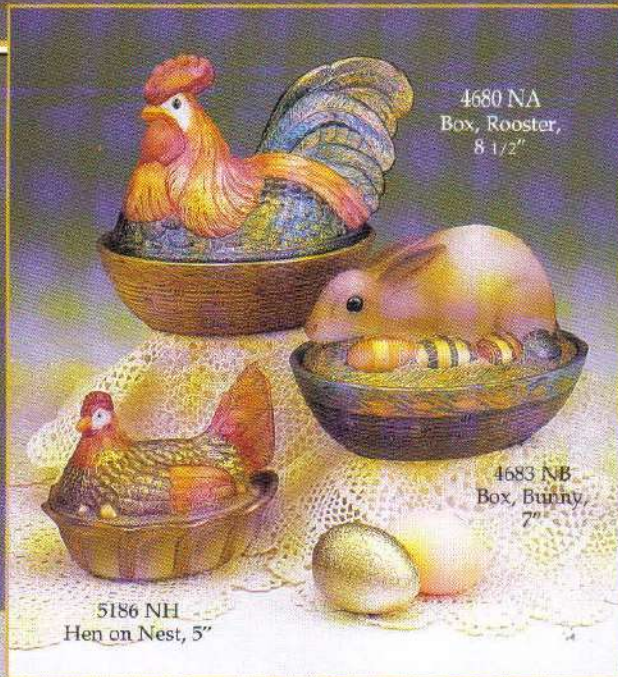

4632 PM Basket, Wildflower, 7"

2778 TG Basket, Strawberry, 7"

FENTON

Folk Art Boxes

Robin Spindler's love of American Folk Art shines through her designs for the Easter Animal Boxes from Fenton. Using three different decorating techniques, each box evolves from a solid Ivory glass base into a detailed work of art. Air brushing, handpainting, and hand rubbed gilding are required to create each handmade box.

0559 AS

4 Pc. Handpainted Folk Art Assortment

Includes 1 each of the rooster and bunny and 2 each of the hen box.

4680 NA
Box, Rooster,
8 1/2"

4683 NB
Box, Bunny,
7"

5186 NH
Hen on Nest, 5"

Easter Figurines and Boxes - 1996