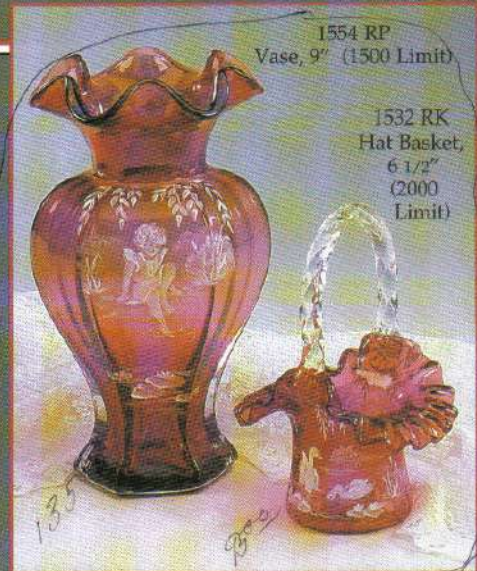

F E N T O N

1996 Sentiments Collection

SPRING LIMITED EDITIONS

"Mary Gregory" on Cranberry

This beautiful style of decoration began over 100 years ago. Delicate shadings and raised details distinguish this challenging art form. Martha Reynolds has selected Cranberry glass to showcase her two new designs for 1996: "Daydreaming" and "The Swan".