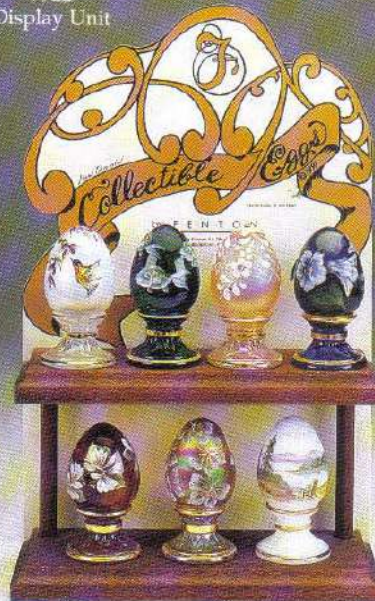

5211 LE
Hen, 2 1/2"

5209 LE
Bunny, 3 1/2"

5209 PM
Bunny, 3 1/2"

1642 JO
Blown Egg, 5"

1642 JM
Blown Egg,
5"

Mouthblown Eggs

Blown by skilled glass craftsmen and then beautifully handpainted and signed by the glass artist. Each design is highlighted with 22k gold paint which requires a double firing process. The French Opalescent rib optic egg features a butterfly pattern and the Cranberry Glass egg with gold in the formula features a Blue Bird pattern. *Limited to sales through March 31, 1996.*

Handmade
in the
U.S.A. since
1905

9922
Display Unit

Collectible Eggs . . . Leaf-Base Edition

Each egg is handformed by a skilled glass craftsman. The detailed handpainted designs require two painting and firing steps before the artist proudly signs and numbers each egg. A tag with the history of Collectible Eggs is included with each gift boxed egg.