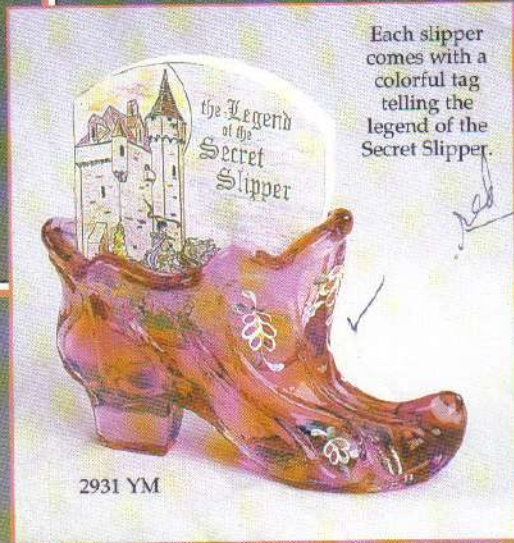

F

FENTON

The Secret Slipper

A Medieval Legend of the Gift of Happiness

Knights of Yore returned from the Crusades bearing beautifully decorated shoes with magical powers. Fenton revives this lovely tradition with the Secret Slipper. Each is handpainted and comes gift boxed with the written legend included.

2931 YM

Each slipper comes with a colorful tag telling the legend of the Secret Slipper.

0455 PK

17 Pc. Secret Slipper Prepack

Includes 2 each of 8 slippers, a display unit, plus 1 Free slipper (2931 YM) to offset price of display unit.

5" Slipper