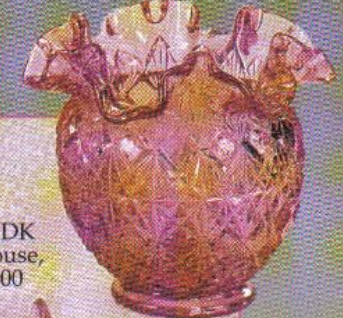

2782 CC
11" Vase,
\$95.00

9237 DK
7 1/2"
Basket,
\$32.50

5165 DX
3 3/4" Cat,
\$23.50

*Dusty
Rose*

2793 DX
20" Lamp,
\$245.00

9157 DK
4 1/2" Vase,
\$17.50

A handler skillfully applies a molten glass handle to a basket.

5148 DK
3" Mouse,
\$15.00

9262 DK
6" Bell,
\$17.50

1129 DX
7" Vase, \$75.00

*Handpainted
Trellis*

5290 DK
6" Slipper,
\$9.00

5136 DX
3 1/2"
Elephant,
\$23.50

9537 DK
6 1/2" Basket,
\$22.50

5163 DX
4" Bird,
\$23.50