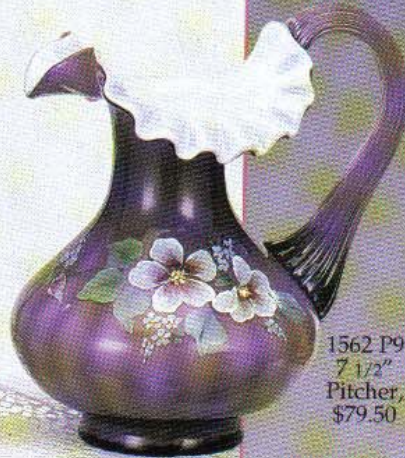

2782 LS
11" Vase,
\$95.00

*Misty
Blue
Satin*

5170 LR
4" Butterfly
on Stand,
\$18.50

8453 LR
5 1/2" Rose
Bowl, \$23.50

*Handpainted
Sweetbriar on Plum
Overlay*

1648 P9
9" Vase,
\$85.00

1562 P9
7 1/2"
Pitcher,
\$79.50