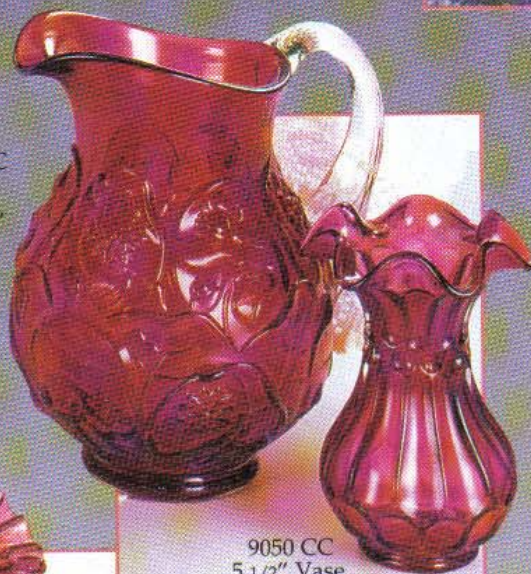

1643 CW
8" Vase
$85.00

8464 CC
7 1/2"
Pitcher,
$79.50

9050 CC
5 1/2" Vase,
$30.00

FENTON

Handmade
in the U.S.A.
since 1905