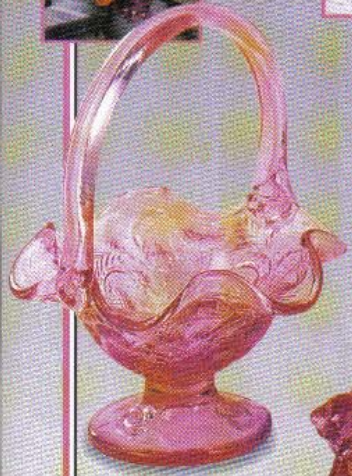

2782 CC
11" Vase,
\$95.00

9237 DK
7 1/2"
Basket,
\$32.50

5165 DX
3 3/4" Cat,
\$23.50

*Dusty
Rose*

2793 DX
20" Lamp,
\$245.00

9157 DK
4 1/2" Vase,
\$17.50

A handler skillfully applies a molten glass handle to a basket.

5148 DK
3" Mouse,
\$15.00

9262 DK
6" Bell,
\$17.50

1129 DX
7" Vase, \$75.00

*Handpainted
Trellis*

5290 DK
6" Slipper,
\$9.00

5136 DX
3 1/2"
Elephant,
\$23.50

9537 DK
6 1/2" Basket,
\$22.50

5163 DX
4" Bird,
\$23.50

2782 LS
11" Vase,
\$95.00

*Misty
Blue
Satin*

5170 LR
4" Butterfly
on Stand,
\$18.50

8453 LR
5 1/2" Rose
Bowl, \$23.50

*Handpainted
Sweetbriar on Plum
Overlay*

1648 P9
9" Vase,
\$85.00

1562 P9
7 1/2"
Pitcher,
\$79.50