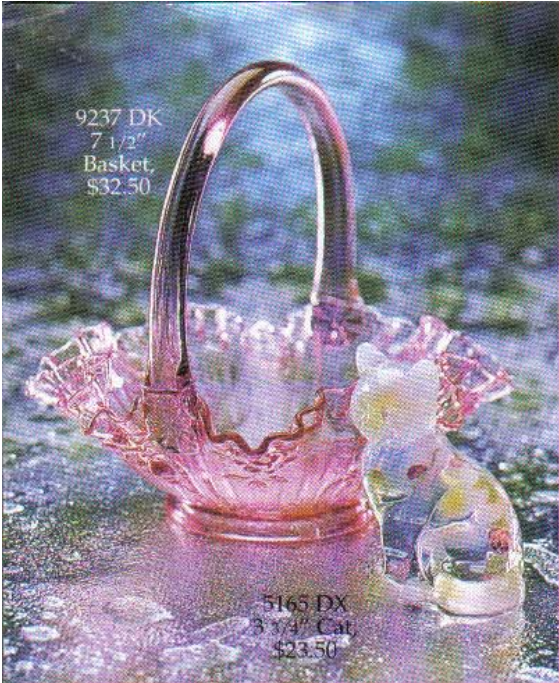

2782 CC
11" Vase,
\$95.00

9237 DK
7 1/2"
Basket,
\$32.50

5165 DX
3 3/4" Cat,
\$23.50

*Dusty
Rose*

2793 DX
20" Lamp,
\$245.00

9157 DK
4 1/2" Vase,
\$17.50

A handler skillfully applies a molten glass handle to a basket.