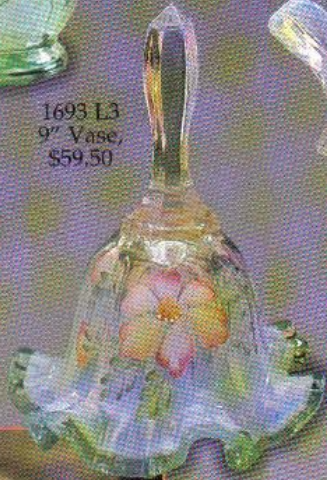

5163 PD
4" Bird,
$23.50

4629 PD
6" Bell,
$38.50

*Handpainted
Meadow
Beauty*