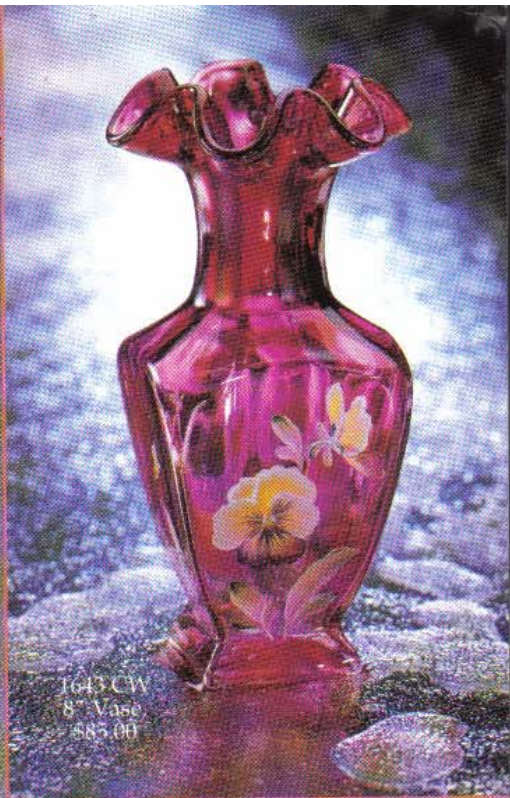

6539 LE
10" Basket,
\$39.50

6855 LE
6" - 8"
Vase,
\$22.50

*Sea Mist
Green*

2789 LE
5" Rose Bowl, \$19.50
FG041 - Brass Base,
\$11.50

6761 LE
7" Bell,
\$17.50

9578 LE
4 1/2" 2-way
Votive, \$14.00

3132 CC
8 3/4"
Basket,
\$65.00

*Cranberry . . .
Made with gold ruby
in the age old manner
of 100 years ago.*

To achieve Cranberry Glass, the gatherer winds molten crystal glass over top of a bud of gold ruby which is attached to a hollow blow pipe. It is then given to the blocker to blow the first air bubbles.