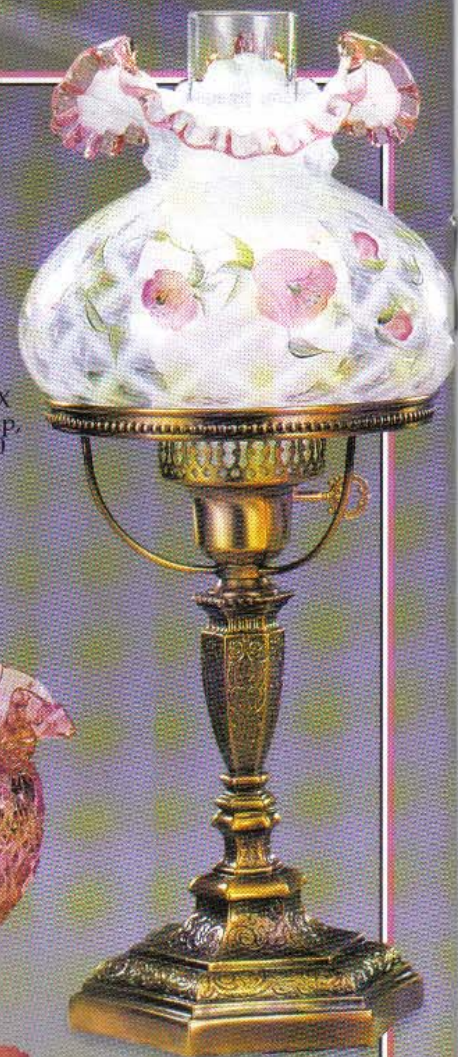

2782 CC
11" Vase,
\$95.00

9237 DK
7 1/2"
Basket,
\$32.50

5165 DX
3 3/4" Cat,
\$23.50

*Dusty
Rose*

2793 DX
20" Lamp,
\$245.00

9157 DK
4 1/2" Vase,
\$17.50

A handler skillfully applies a molten glass handle to a basket.