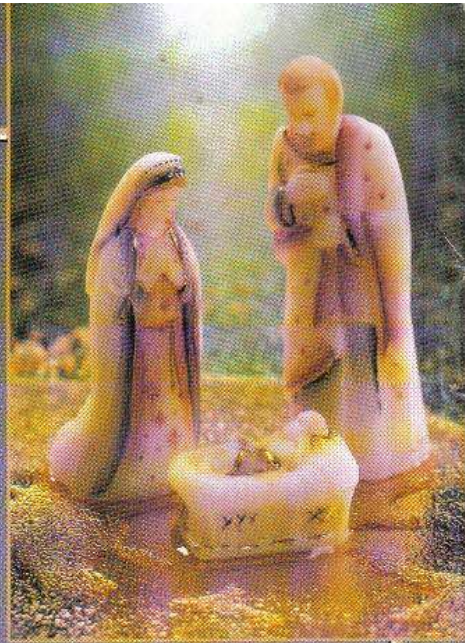

Nativity Set

The ultimate Christmas Figurines, our Nativity set debuts with Fenton's 1st Edition -- the Holy Family in Ivory glass, washed with soft, draping colors. Small highlights of 22k gold bring sparkle and richness to the set sculpted by Fenton designer Jon Saffell. A sense of quiet dignity unites the entire grouping.