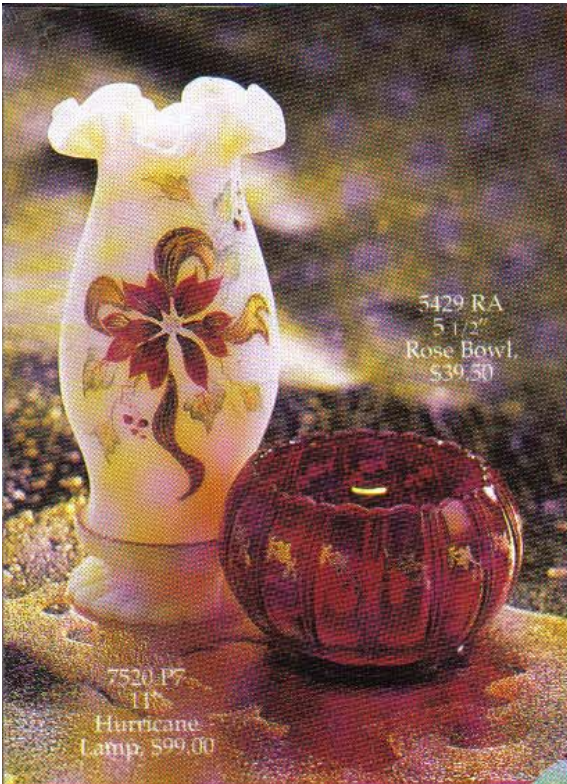

*Handpainted
Irises*

1538 LS
8" Basket,
\$69.50

9295 LS
6" Slipper,
\$19.50

5165 LR
Cat, 3 3/4",
\$16.50

8450 LR
7" - 8"
Vase,
\$25.00

5429 RA
5 1/2"
Rose Bowl,
\$39.50

7520 P7
11"
Hurricane
Lamp, \$99.00

Ruby