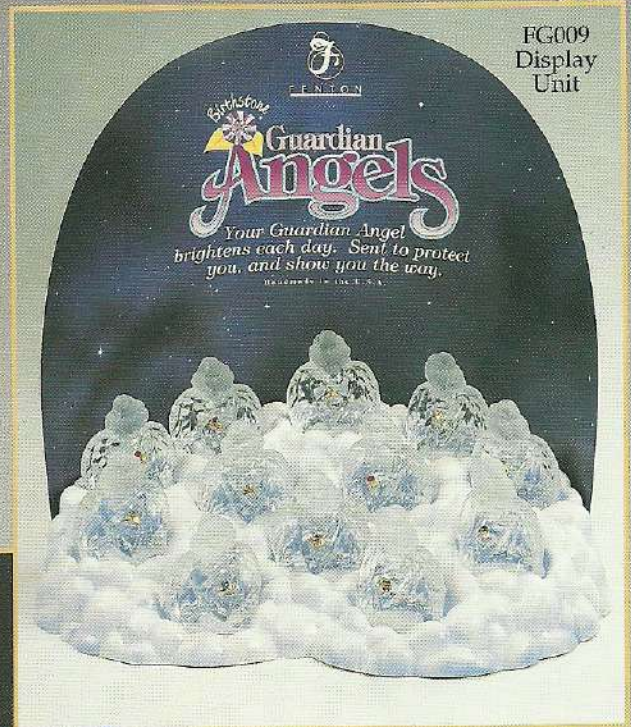

FG009
Display
Unit

- January - 5533 W1 (Garnet)
- February - 5533 W2 (Amethyst)
- March - 5533 W3 (Aquamarine)
- April - 5533 W4 (Diamond)
- May - 5533 W5 (Emerald)
- June - 5533 W6 (Alexandrite)
- July - 5533 W7 (Ruby)
- August - 5533 W8 (Peridot)
- September - 5533 W9 (Sapphire)
- October - 5533 XO (Rose Zircon)
- November - 5533 X1 (Topaz)
- December - 5533 X2 (Blue Zircon)

FENTON