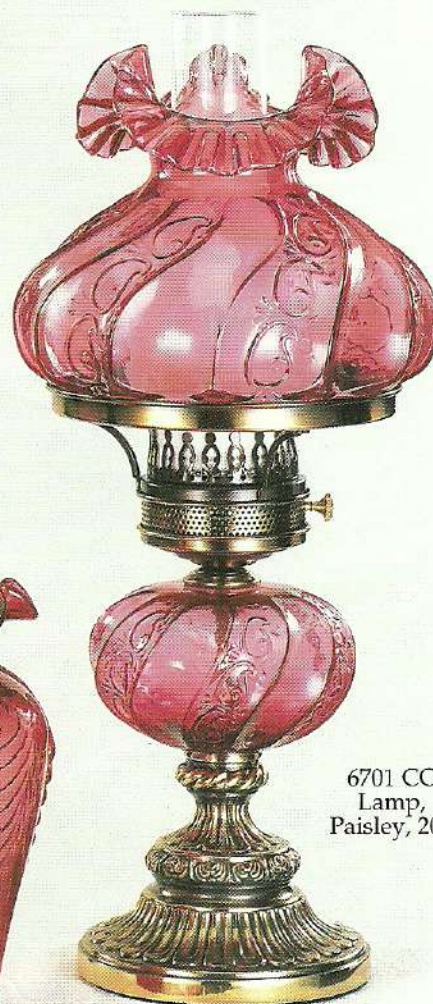

6701 CC
Lamp,
Paisley, 20"