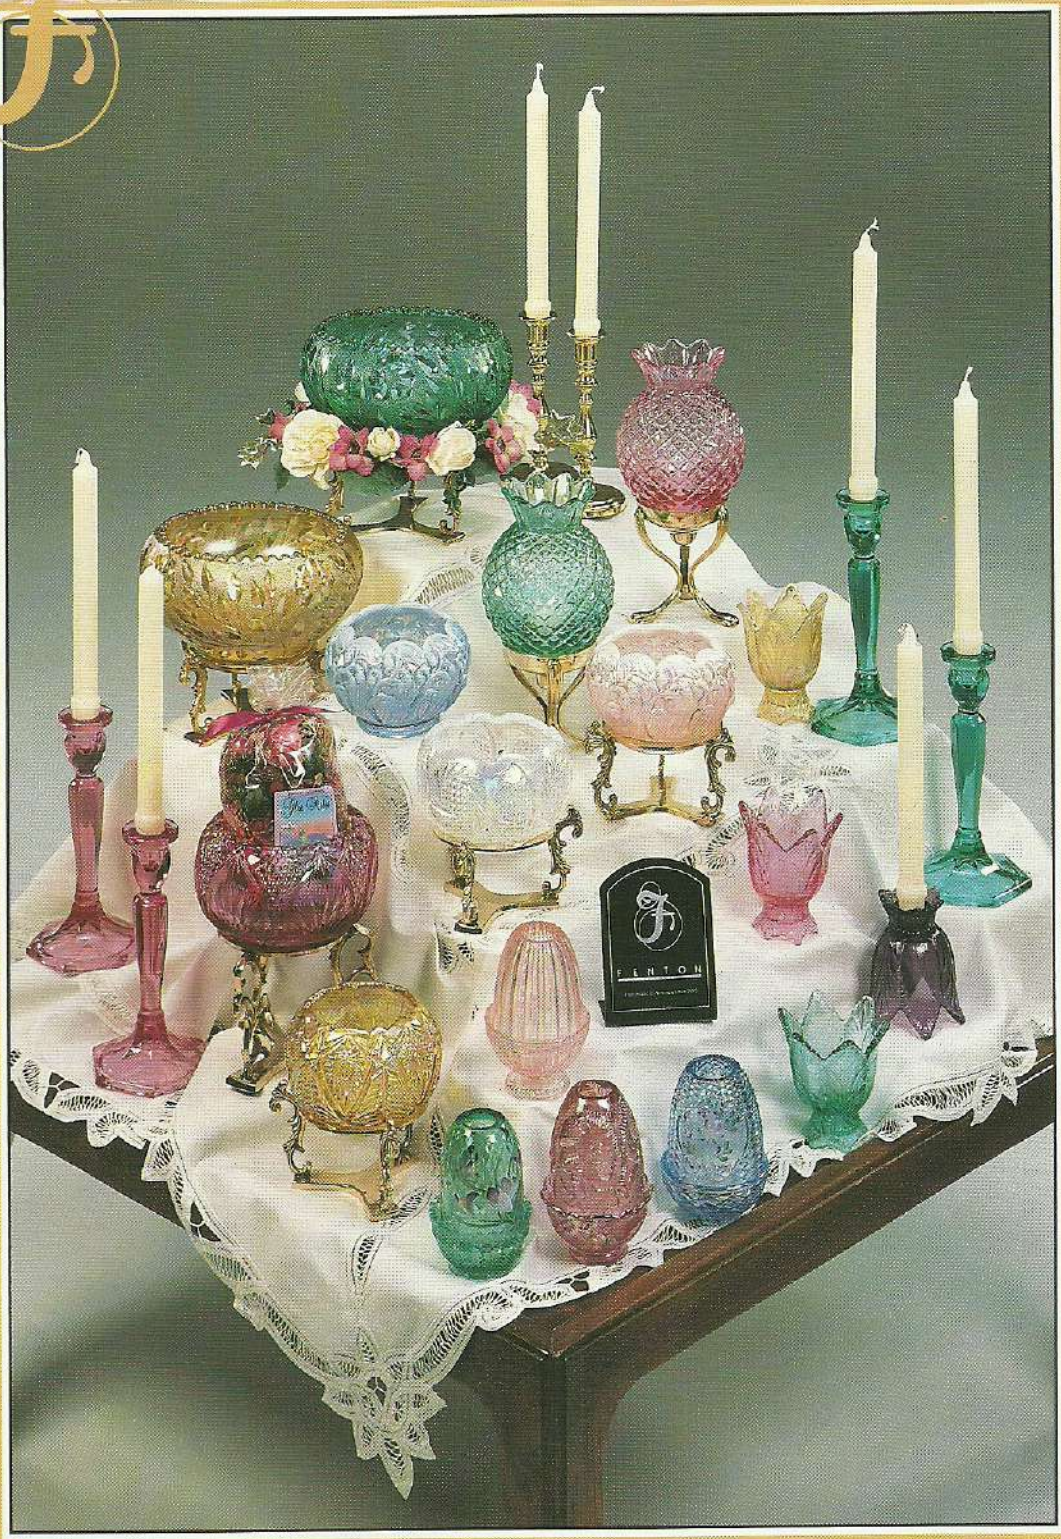

0545 AS
10 Pc.
Swung Vase Assortment

F E N T O N

HANDMADE IN THE U.S.A. SINCE 1905

ROSE BOWLS

Everyone loves the sparkle of glowing candles for all occasions. Versatile rose bowls can be used for flower arrangements, as pot-pourri holders and candlelights. Brass stands are sold separately (except in the 2705 sets), but tea lights are included with each rose bowl.