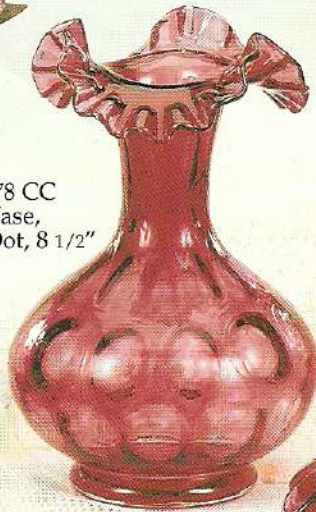

9050 CC
Vase,
Flute & Dot, 5 1/2"

FENTON

CRANBERRY

Made with gold ruby in the age old manner.

0537 AS
Save 3%
15 Pc.
Cranberry
Assortment

9752 CC
Vase,
7 1/2"

3161 CC
Vase, Spiral, 11"

1478 CC
Vase,
Coin Dot, 8 1/2"