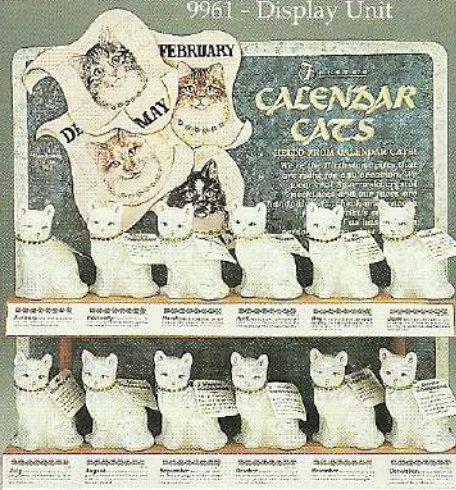

3 3/4" Cat

5165 X0

0060 PK
25 Pc. Calendar Cat Prepack
Includes 2 each of 12 months,
1 display unit and
1 FREE Cat (July)

0093 AS . . . Save 3%
36 Pc. Assortment
(3 each of 12 months)

5165 W3

5165 X1

9961 - Display Unit