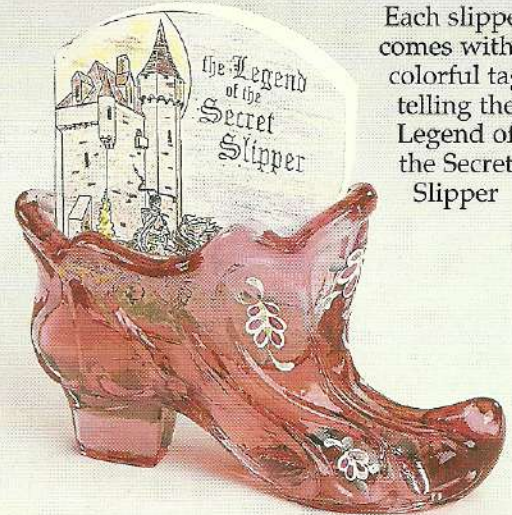

FGO56 Display Stand 5" Slippers

the Legend of the Secret Slipper

Knights of yore returned from the crusades bearing wonderful gifts for their loved ones. Highly valued among these were the beautifully-decorated "Secret Slippers" with their long and pointed upturned toes. Because the slippers had magical powers to ward off evil and bring great happiness, they were given as tokens of the highest esteem to very special people. Fenton revives this legend through its handmade glass slipper. As the knights of long ago followed a lofty code of conduct, Fenton glassmakers follow a tradition of quality craftsmanship in every secret slipper created.

2931 YS

2931 YU

2931 YM

2931 YR

2931 EG

2931 YN

2931 YT

2931 SL

Each slipper comes with a colorful tag telling the Legend of the Secret Slipper

THE SECRET SLIPPER

The Medieval Legend of the Gift of Happiness

Knights of Yore returned from the Crusades bearing beautifully decorated shoes with magical powers. Fenton revives this lovely tradition with the Secret Slipper. Each is handpainted and comes gift boxed with the written legend included.