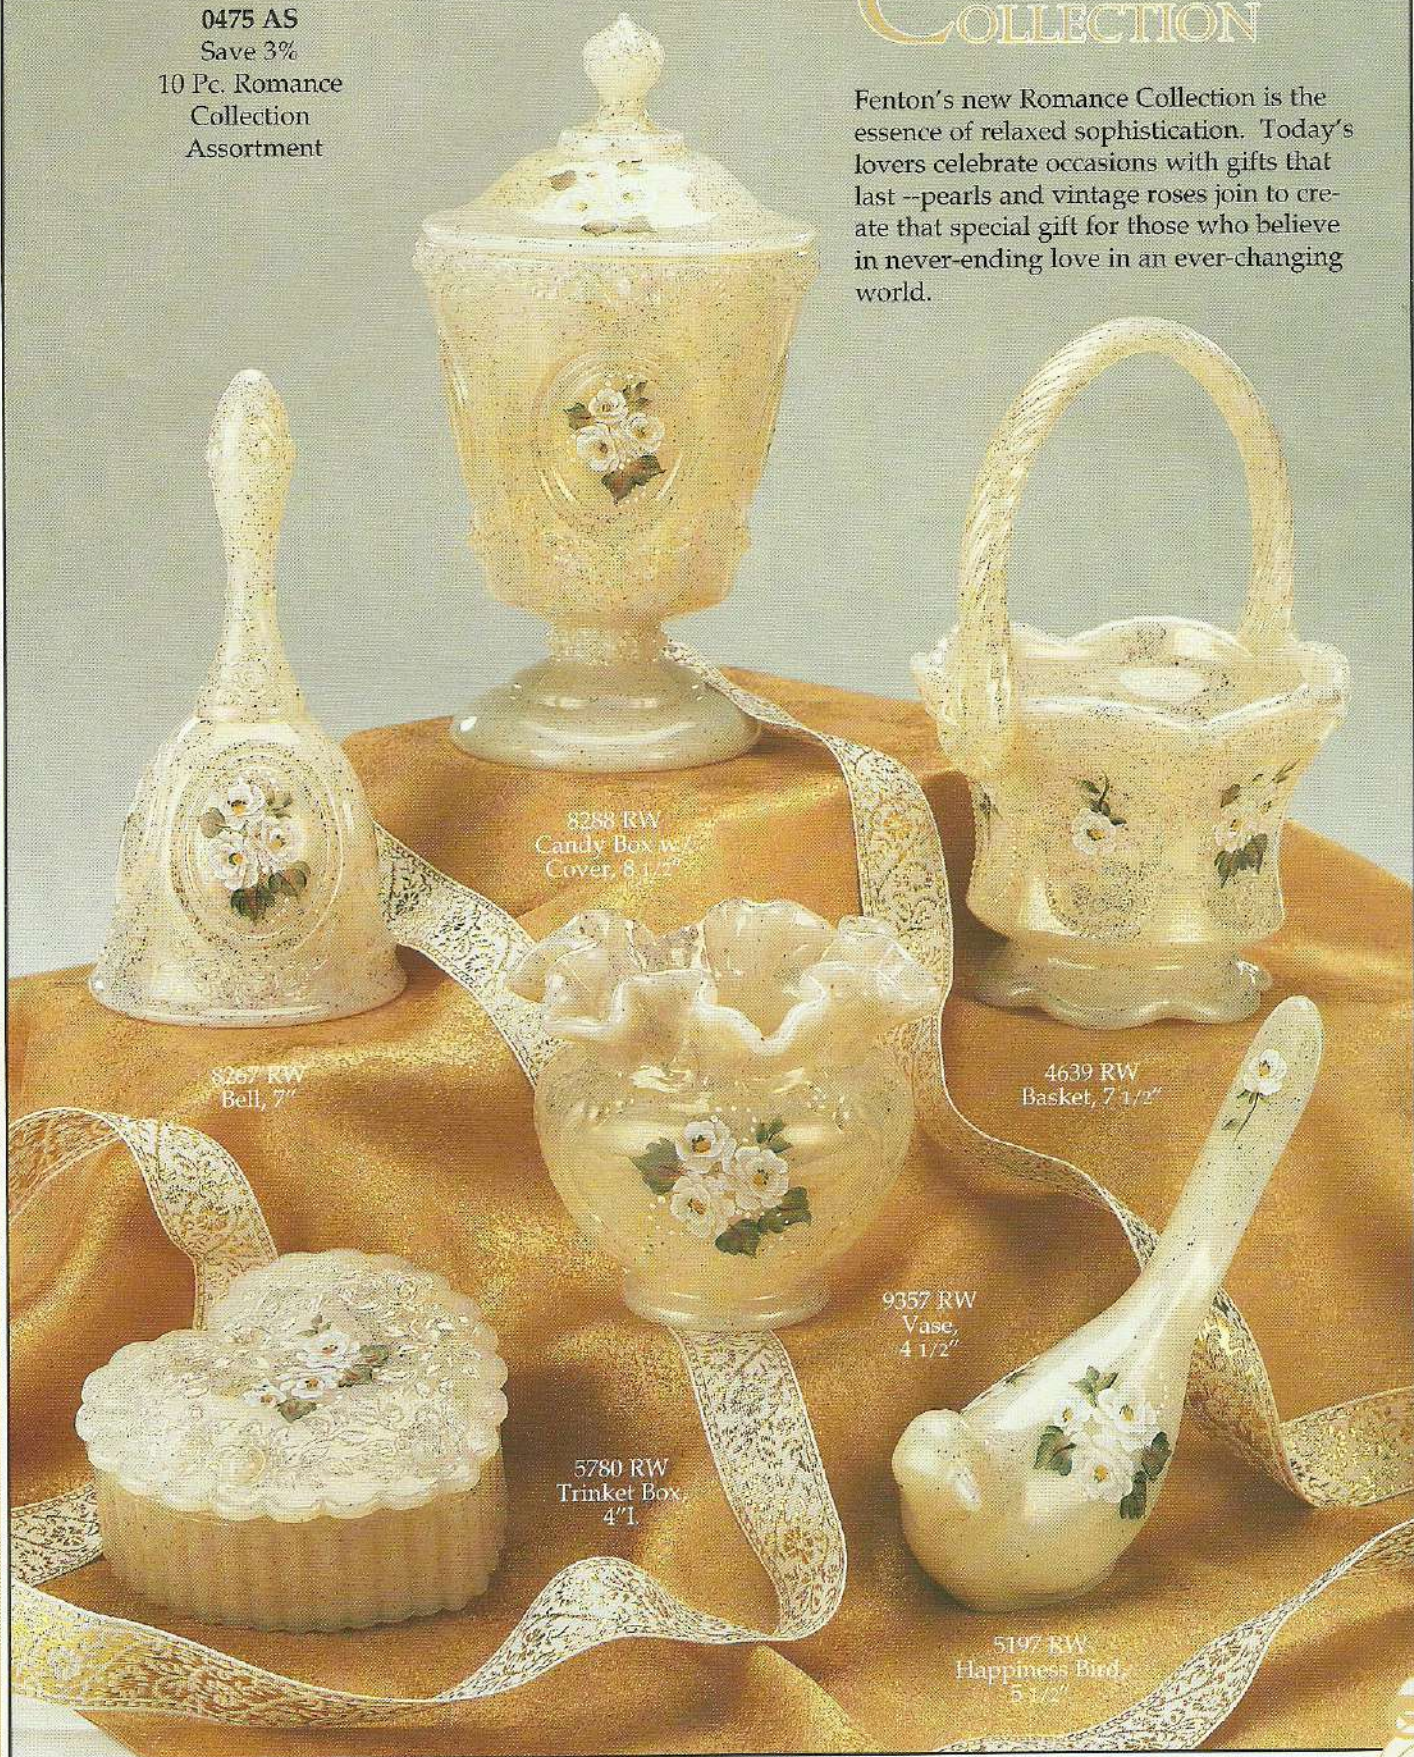

ROMANCE COLLECTION

0475 AS
Save 3%
10 Pc. Romance
Collection
Assortment

Fenton's new Romance Collection is the essence of relaxed sophistication. Today's lovers celebrate occasions with gifts that last -- pearls and vintage roses join to create that special gift for those who believe in never-ending love in an ever-changing world.

8288 RW
Candy Box w/
Cover, 8 1/2"

8267 RW
Bell, 7"

4639 RW
Basket, 7 1/2"

9357 RW
Vase,
4 1/2"

5780 RW
Trinket Box,
4"

5197 RW
Happiness Bird,
5 1/2"

FENTON