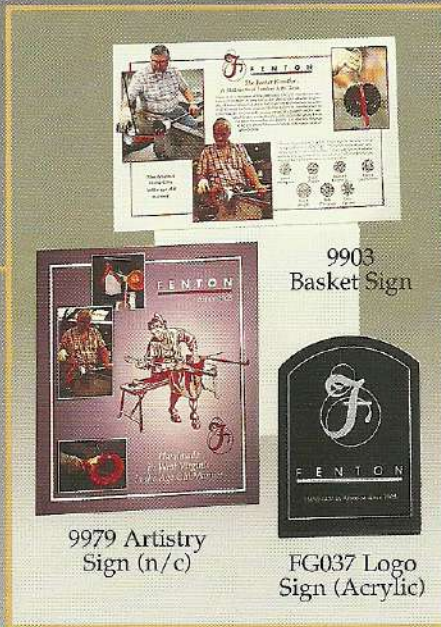

9952 Artistry
Brochures, 5-
color w/
Holder
(pack of 40)
9953
(pack of 20)

VIDEOS - "TOUR OF THE
FENTON FACTORY"

9928 Consumer, VHS
25 minutes

FG050 In-Store Use,
VHS - 2 hr.

SIGNS & LOGOS

FG051 - Limited Edition Hanging Sign (24" x 16")

FG038 Window Sticker

9968 Ringing Sign

FG052 - Fenton Logo Hanging Sign (24" x 16")

9903 Basket Sign

9979 Artistry Sign (n/c)

FG037 Logo Sign (Acrylic)

SHIRTS W/ LOGO

Sweatshirt FG066 - L FG067 - XL