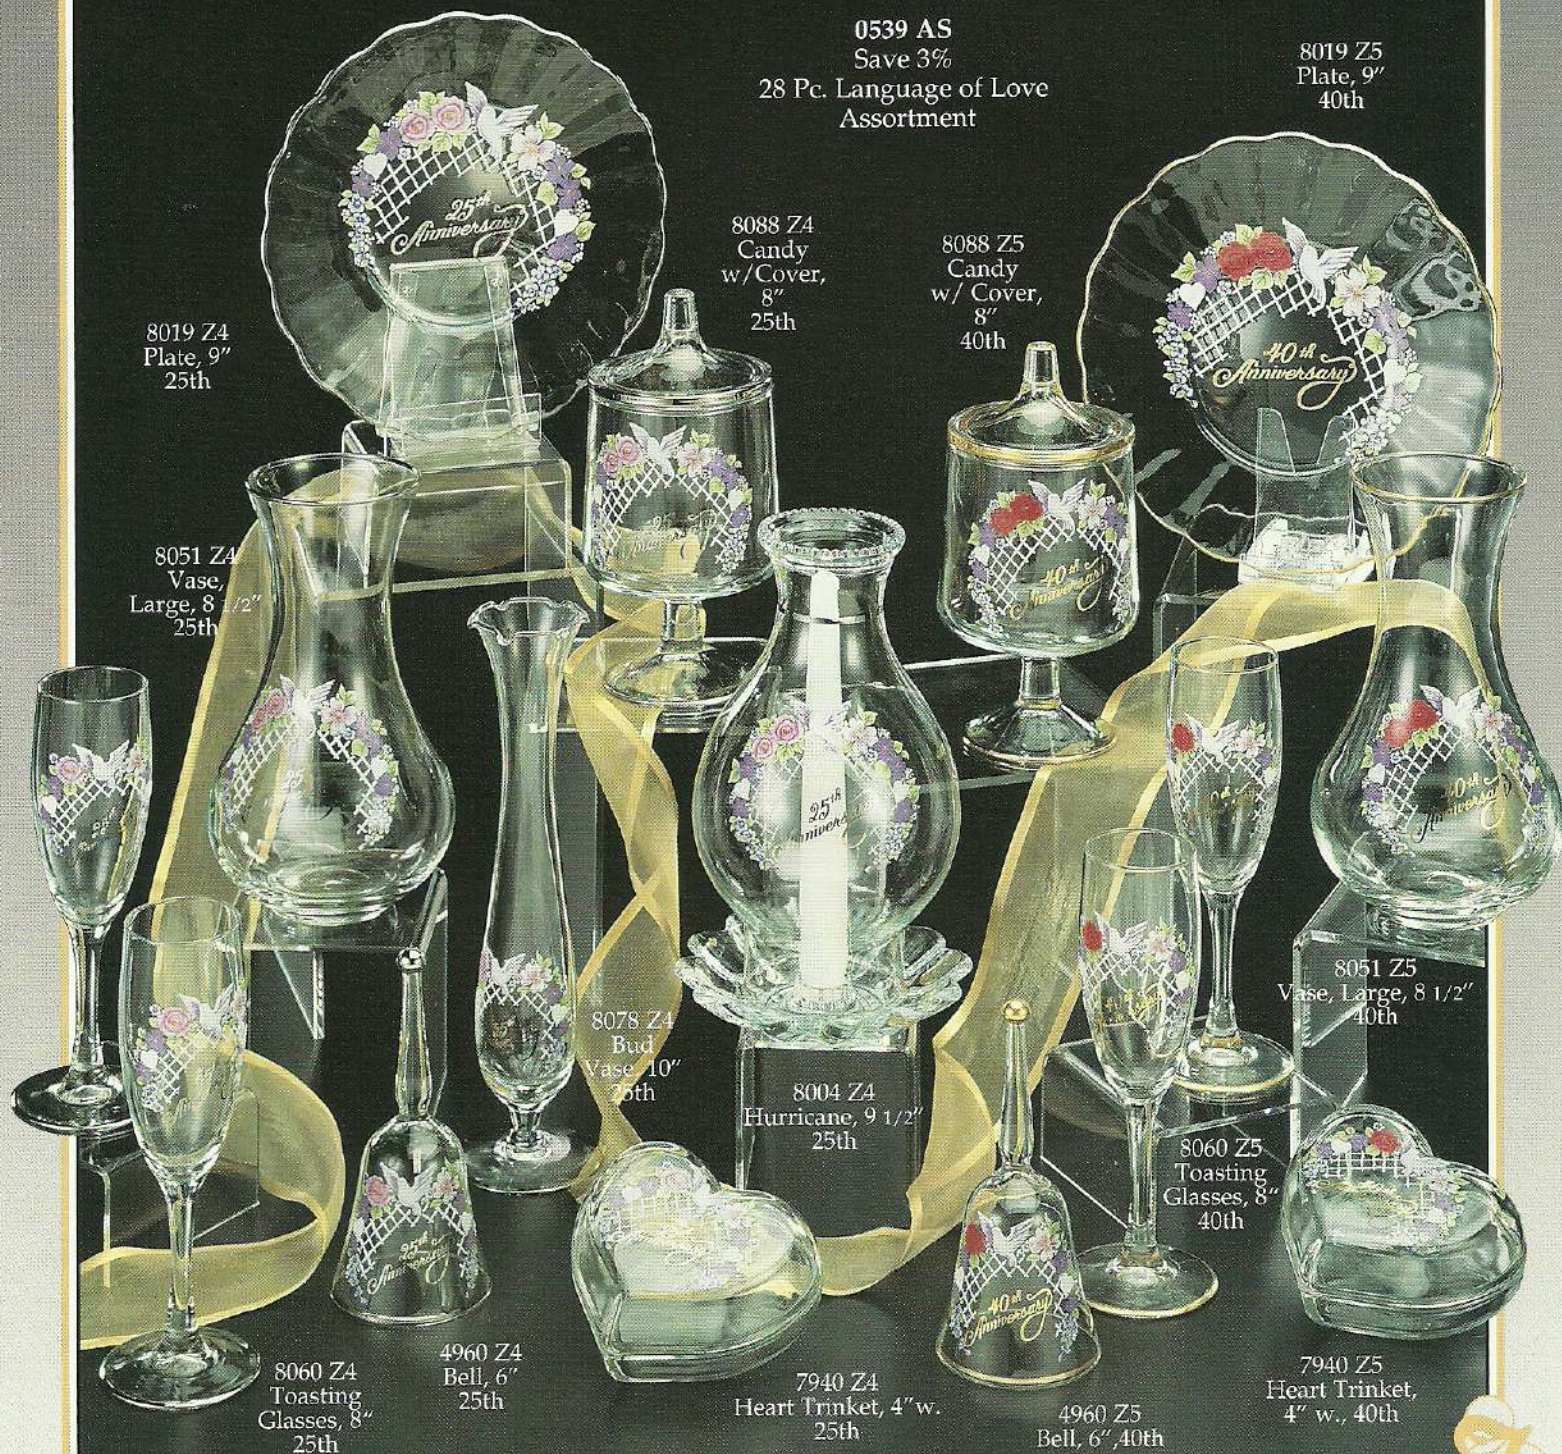

LANGUAGE OF LOVE

Sentimental Victorians shared their deepest feelings in a special language of flowers. Each known flower had its own meaning in this delicate art of communication. A

young man would send a bouquet of jonquils if he desired "a return on affection." The lady might respond with snowdrops indicating "hope", or red tulips "declaring love." If she wasn't pleased with the suitor, yellow tulips would tell him it was "hopeless love."

"The Language of Love" revives this beautiful tradition in a loving Anniversary message. Each of the flowers entwine to tell a story: "The Rose represents love. Blue Violets mean Faithfulness while the Dogwood reflects the durability of a wonderful marriage. The Forget-me-nots remind us that True Love is everlasting."

"This wreath of love was created to represent the enduring strength in your marriage and is given to celebrate the day you were wed.

0539 AS

Save 3%

28 Pc. Language of Love Assortment

8019 Z5

Plate, 9"

40th

8088 Z4
Candy
w/Cover,
8"
25th

8088 Z5
Candy
w/ Cover,
8"
40th

8019 Z4
Plate, 9"
25th

8051 Z4
Vase,
Large, 8 1/2"
25th

8078 Z4
Bud
Vase, 10"
25th

8004 Z4
Hurricane, 9 1/2"
25th

8051 Z5
Vase, Large, 8 1/2"
40th

8060 Z5
Toasting
Glasses, 8"
40th

8060 Z4
Toasting
Glasses, 8"
25th

4960 Z4
Bell, 6"
25th

7940 Z4
Heart Trinket, 4" w.
25th

4960 Z5
Bell, 6", 40th

7940 Z5
Heart Trinket,
4" w., 40th

FENTON