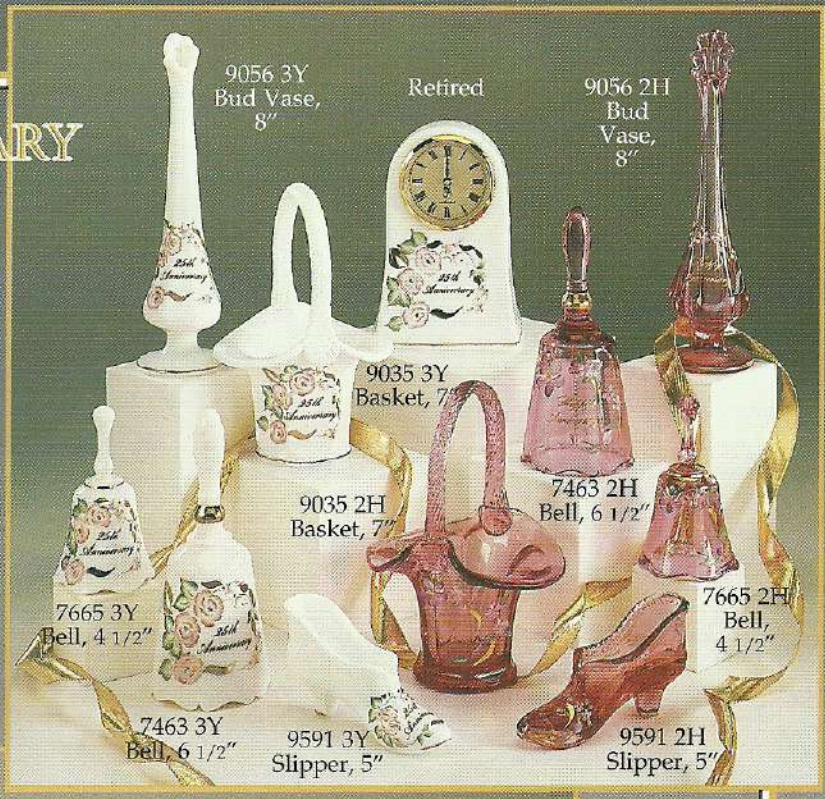

- 9056 3Y Bud Vase, 8"
- Retired
- 9056 2H Bud Vase, 8"
- 9035 3Y Basket, 7"
- 7463 2H Bell, 6 1/2"
- 7665 2H Bell, 4 1/2"
- 9591 2H Slipper, 5"
- 7463 3Y Bell, 6 1/2"
- 9035 2H Basket, 7"
- 7665 3Y Bell, 4 1/2"
- 9591 3Y Slipper, 5"

0549 AS . . . Save 3%
21 Pc.
"Fenton Colors"
Anniversary
Assortment