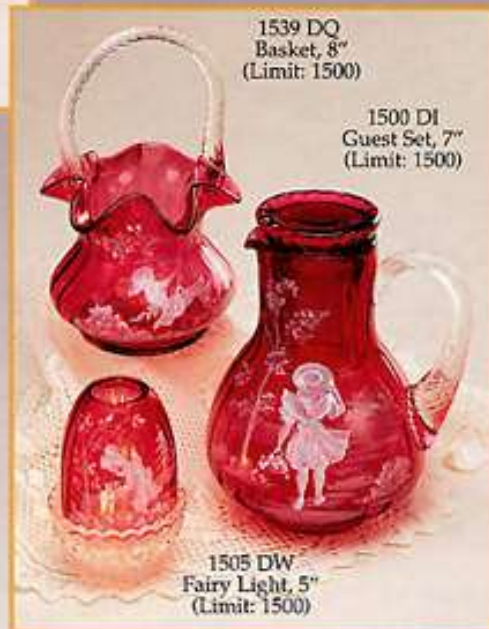

1539 DQ
Basket, 8"
(Limit: 1500)

1500 DI
Guest Set, 7"
(Limit: 1500)

1505 DW
Fairy Light, 5"
(Limit: 1500)