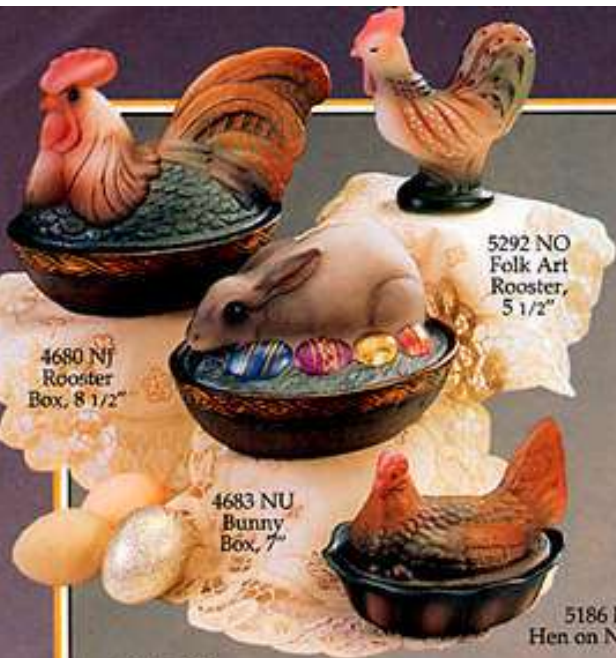

4639 RW
Basket,
7 1/2"

5197 RW
Happiness
Brd,
5 1/2"

ANIMALS & BOXES

FOLK ART ANIMALS

Fenton's top-selling Folk Art collectibles are back for '97 -- in all new colors and decorative patterns. Designed to coordinate with today's top colors, these collectibles also stand alone as lovely works of art. Designed by Robin Spindler, each shape requires air brushing, handpainting and hand rubbed gilding. Limited to sales through 3/31/97.

PASTEL ANIMALS & BOXES

"Don't count your chickens until they're hatched." "Don't put all your eggs in one basket." "Variety is the spice of life." What more can we say? Fenton's country Easter collection is, like any old saying, everlasting.