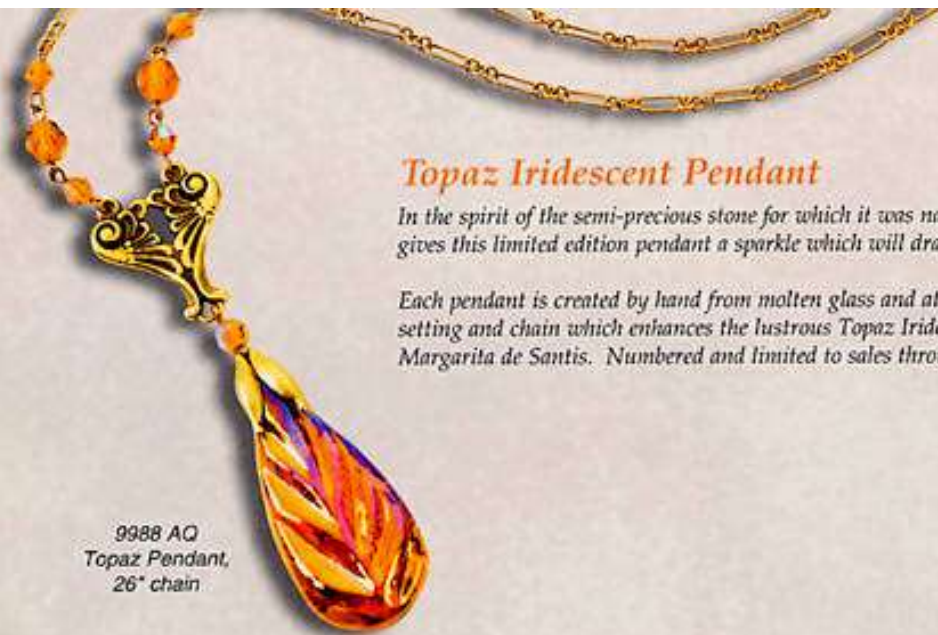

9988 AQ
Topaz Pendant,
26" chain

Topaz Iridescent Pendant

In the spirit of the semi-precious stone for which it was named, Fenton's Iridized Topaz glass gives this limited edition pendant a sparkle which will draw attention whenever it is worn.