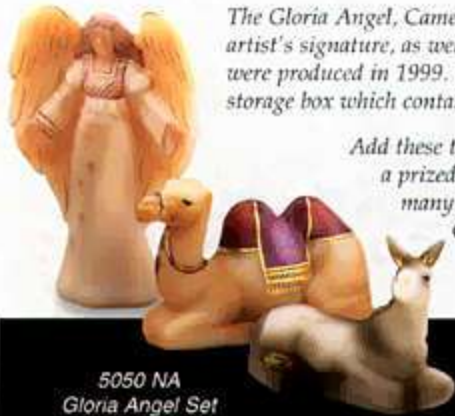

5050 NA
Gloria Angel Set
Angel - 6 3/4"
Camel - 5 1/2" long
Donkey - 4 1/4" long
Last Day to Order 3 Piece Set
Marked "1st Edition" - 11/15/99