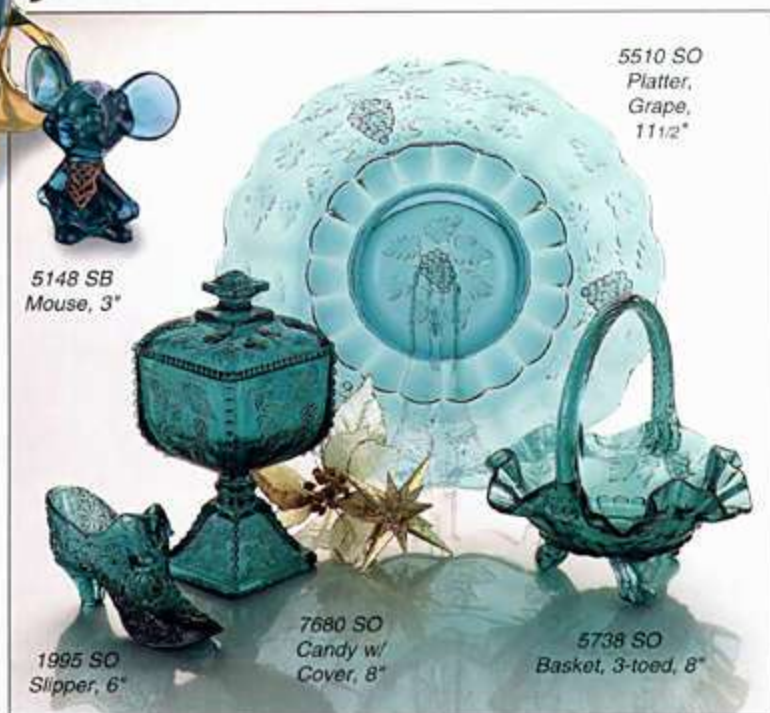

5510 SO
Platter,
Grape,
11 1/2"

1995 SO
Slipper, 6"

5738 SO
Basket, 3-toed, 8"