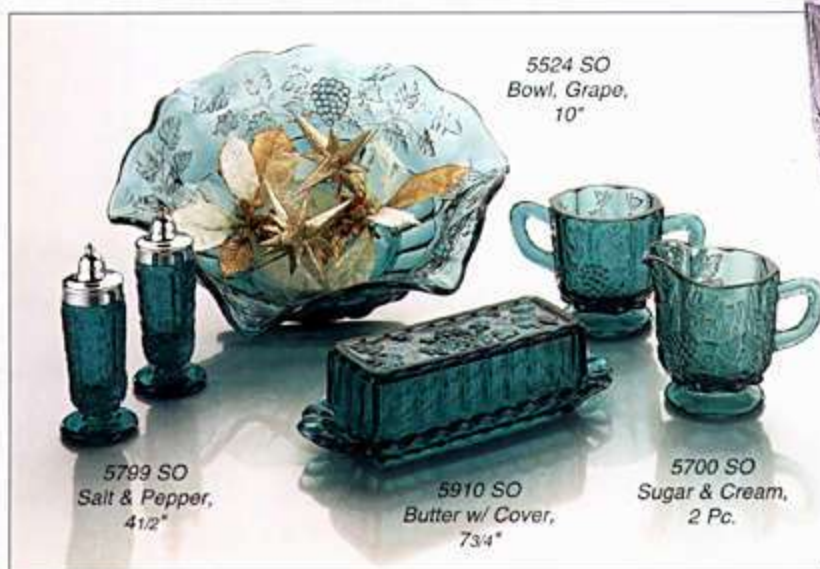

## Spruce Green

Classic functional serving accessories in a favorite holiday color. Made from original Paneled Grape moulds from Westmoreland to create this charming handcrafted collection. Kim Plauché has designed this sparkling Poinsettia pattern on our new cat figurine as well as two other whimsical animals. Use the gold accented sleigh for a centerpiece and you have your table all set for the holidays.

5510 SO  
Platter,  
Grape,  
11 1/2"

1995 SO  
Slipper, 6"

7680 SO  
Candy w/  
Cover, 8"

5738 SO  
Basket, 3-toed, 8"

5524 SO  
Bowl, Grape,  
10"

5799 SO  
Salt & Pepper,  
4 1/2"

5910 SO  
Butter w/ Cover,  
7 3/4"