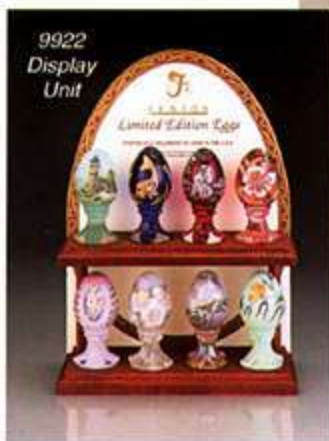

5146 A8
(Champagne)

5146 A1
(Sea Green)

5146 A2
(Blue Burmese)

5146 A3
(Empress Rose)

5146 A4
(French Opalescent)

Special features in the 1999 Egg Collection: raised gold "sand", a Mary Gregory design, a 22k gold fish and freehand scrollwork.