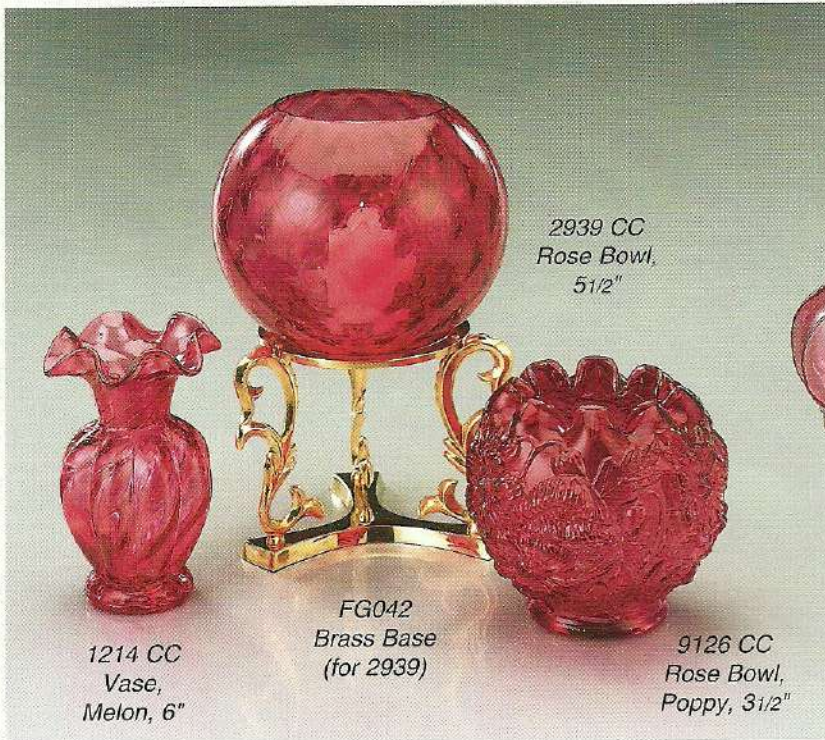

3240 CC
Vase, 10 1/2"

2964 CC
Pitcher, 7"

Cranberry

Fenton's most popular glass, Cranberry epitomizes the art of cased glass. Gold Ruby glass, produced with pure gold in the formula, is encased in a layer of crystal glass, then blown into various "spot" moulds to create an optic pattern specifically chosen to show off each particular shape, or to unify an offering.

2782 CC
Feather
Vase, 11"

1589 CC
Box w/ lid, 5"

3559 CC
Vase, Spanish
Lace, 8"

7793 CC
Vase, Daffodil, 5 1/2"

9752 CC
Vase, Daffodil,
7 1/2"

2566 CC
Jug, Daisy, 6"

2939 CC
Rose Bowl,
5 1/2"

1214 CC
Vase,
Melon, 6"