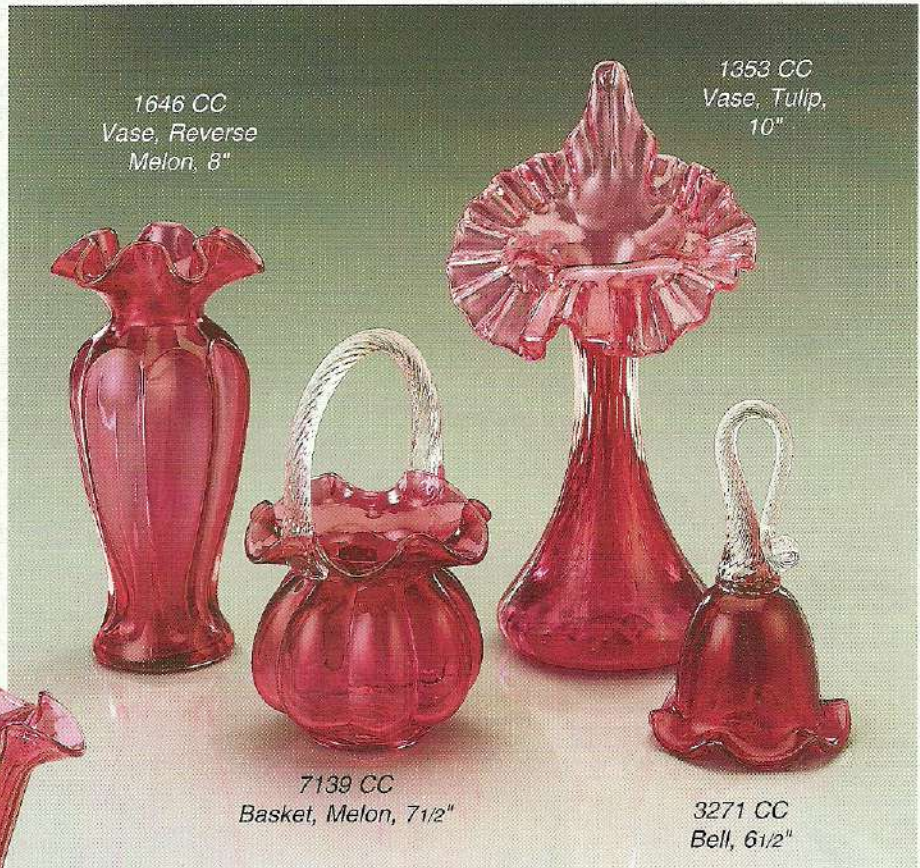

1646 CC
Vase, Reverse
Melon, 8"

1353 CC
Vase, Tulip,
10"

7139 CC
Basket, Melon, 7 1/2"

3271 CC
Bell, 6 1/2"

FENTON

Handcrafted Glass Artistry Since 1905