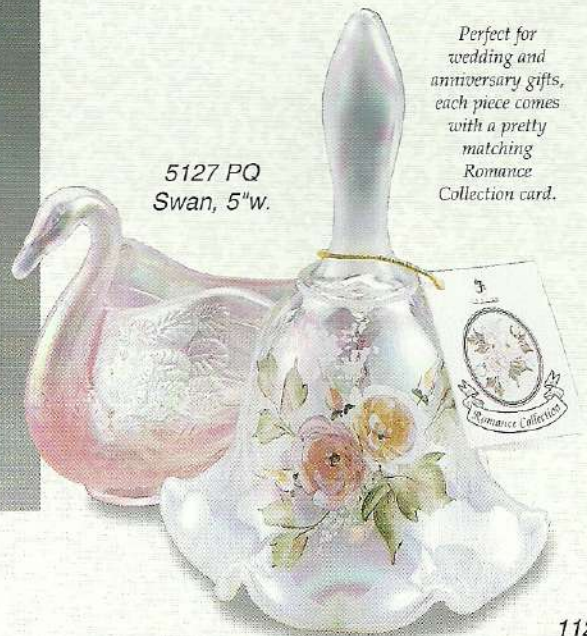

5127 PQ
Swan, 5"w.

Perfect for
wedding and
anniversary gifts,
each piece comes
with a pretty
matching
Romance
Collection card.

1127 R5
Bell, 6"

Pearlized glass and soft, textured roses enhance collectible shapes. Each piece is signed by the handpainting artist.