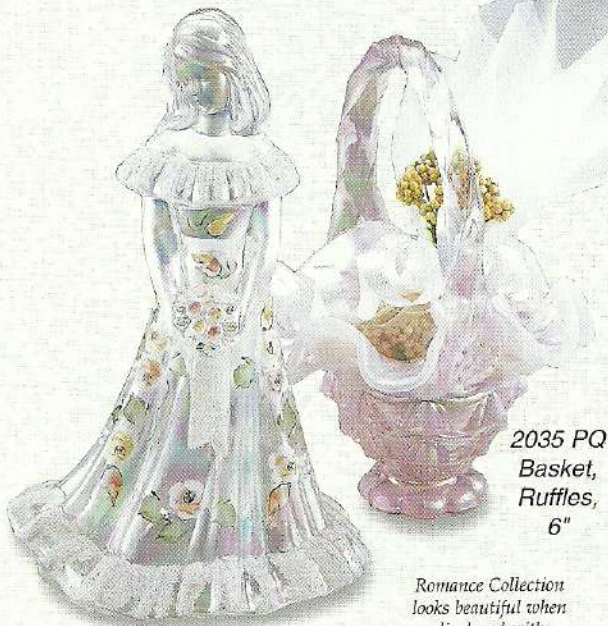

Romance Collection

Fenton's Romance Collection is the essence of today's relaxed sophistication. Lovers celebrate occasions with gifts that last - pearls and vintage roses together create special believe in never-ending love in an ever-changing world.

5228 R5
Doll, 7"

2035 PQ
Basket,
Ruffles,
6"

Romance Collection
looks beautiful when
displayed with
Champagne Satin.
(see page 14)