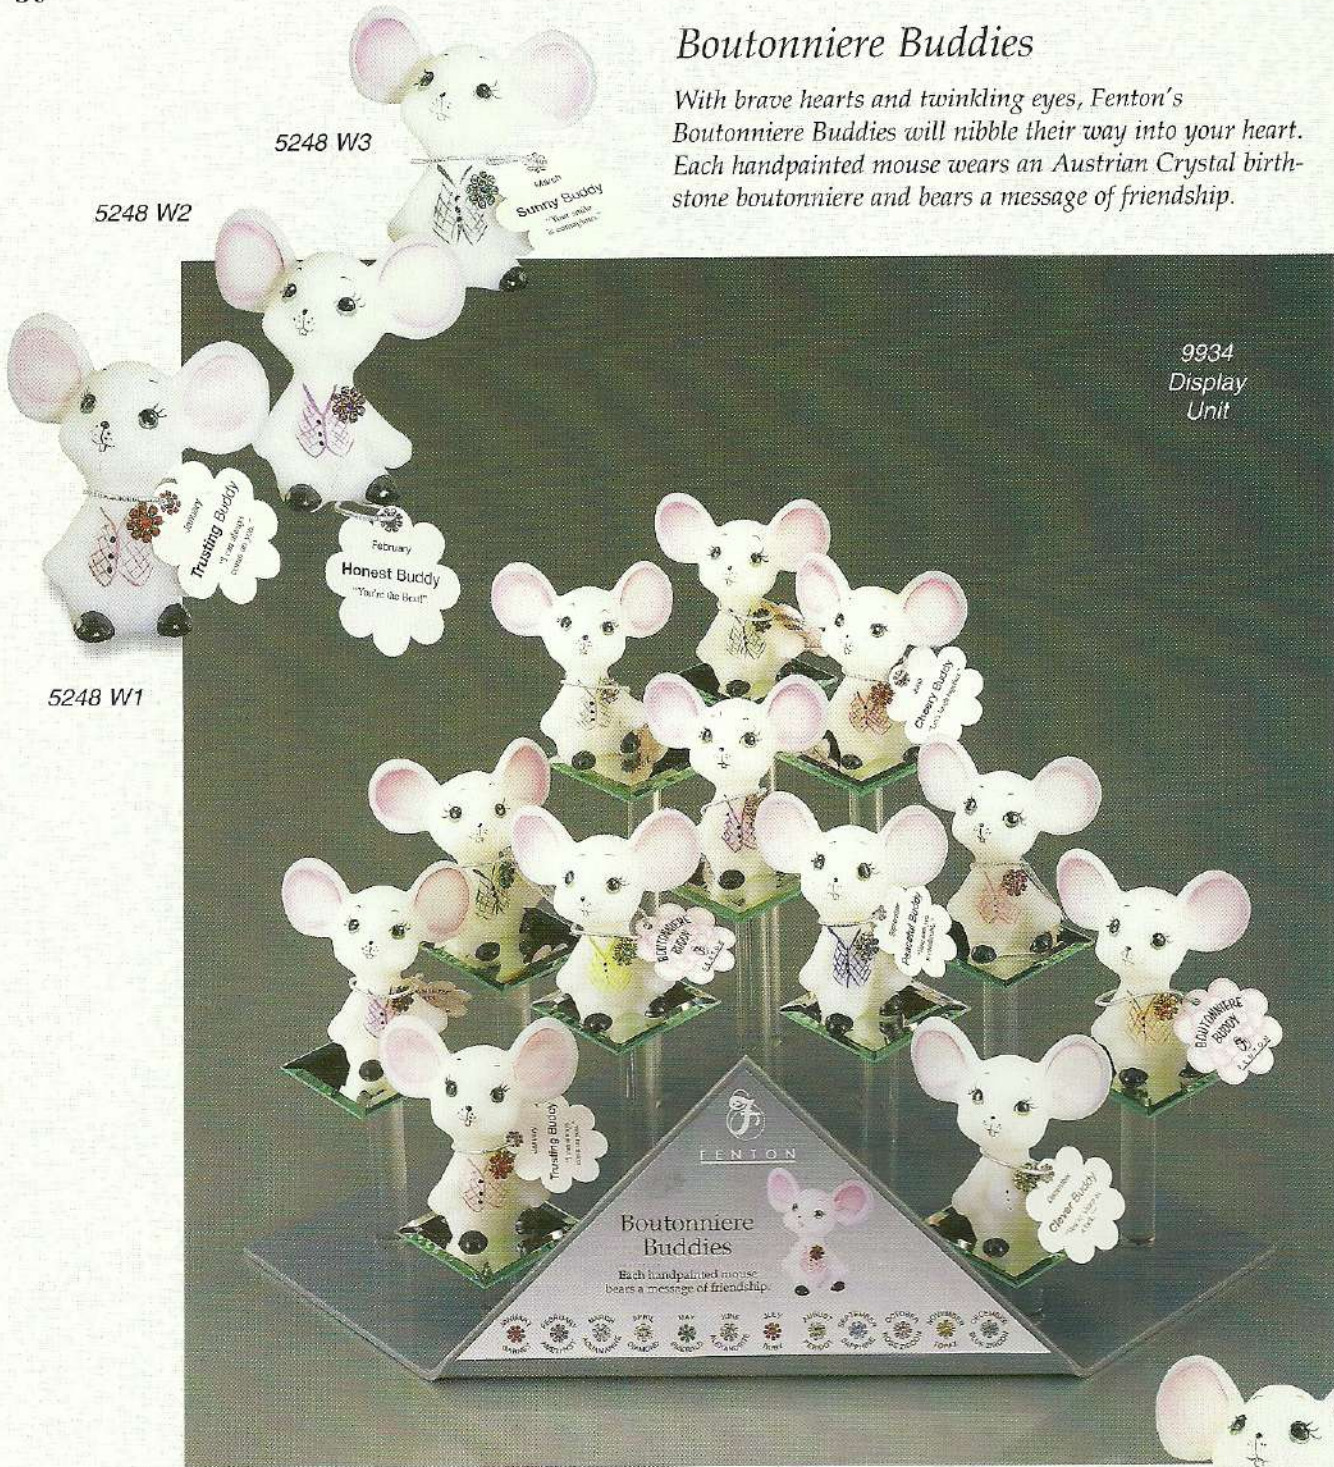

9295 JV
Slipper, 6"
(Grapes on
Opal Satin)

Boutonniere Buddies

With brave hearts and twinkling eyes, Fenton's Boutonniere Buddies will nibble their way into your heart. Each handpainted mouse wears an Austrian Crystal birthstone boutonniere and bears a message of friendship.

5248 W3

5248 W2

5248 W1

9934
Display
Unit

- 5248 W1 - January
- 5248 W2 - February
- 5248 W3 - March
- 5248 W4 - April
- 5248 W5 - May
- 5248 W6 - June
- 5248 W7 - July
- 5248 W8 - August
- 5248 W9 - September
- 5248 X0 - October
- 5248 X1 - November
- 5248 X2 - December

0897 PK
27 Pc. Boutonniere Buddies Prepack
Includes 2 each of 12 months, 1 display unit
and 2 FREE Mice (July and December)

Save 3%
0990 AS
36 Pc. Boutonniere Buddies
Assortment
Includes 3 each of 12 months