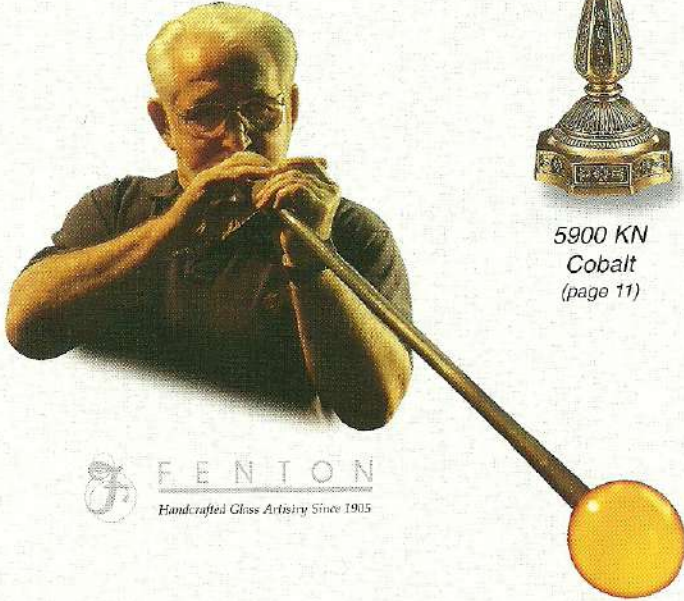

*Handblown
Fenton Lamps*

*Handmade in the age old manner
by the master craftsmen at Fenton*