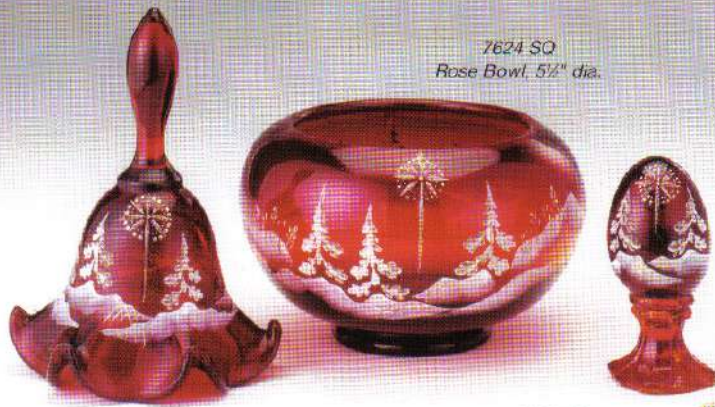

## "Star Bright" on Ruby

The wonder and spirit of Christmas is captured forever in Robin Spindler's "Star Bright" design of a guiding star illuminating the winter night. Four new selections are destined to become cherished family heirlooms.