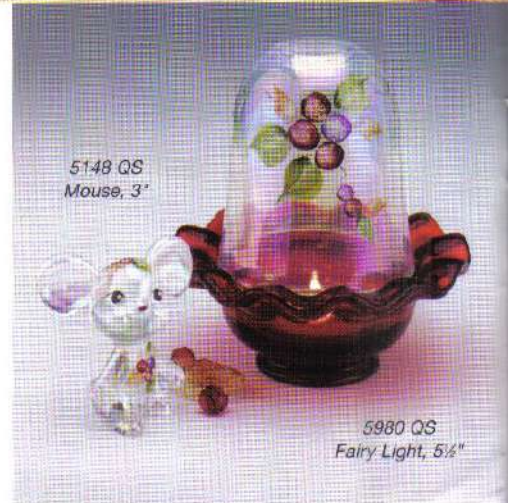

5064 RU  
Sleeping Kitten, 3 1/2"

5148 QS  
Mouse, 3"

5980 QS  
Fairy Light, 5 1/2"

For holidays or every day, sparkling berries on shimmering French Opalescent glass create perfect home décor accents. The Fairy Light and Rose Bowl feature rich Ruby bases to highlight the intensity of Kim Barley's luscious "Frostberries" design.