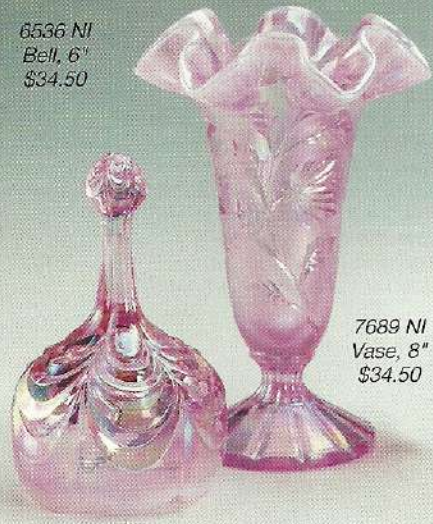

6536 NI
Bell, 6"
$34.50

7689 NI
Vase, 8"
$34.50

Tulip Delight on Rosemilk Opalescent Stretch

The soft appeal of creamy Rosemilk Opalescent provides the perfect balance for Kim Barley's vibrant "Tulip Delight" design. The luxurious stretch finish achieved by Fenton is a hallmark of 100 years of glass-making skills, passed from generation to generation.