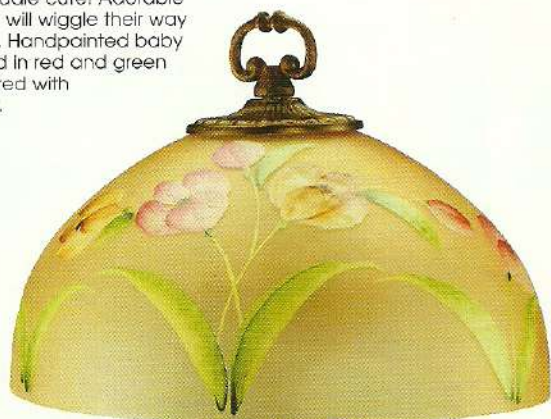

Autumn Gold

The fiery fury of Fenton's furnaces creates a "liquid gold" that when cooled is captured forever in the honeyed shades of Autumn Gold.

4302 A9
Lamp, 15"
(Golden Tulips)
$325.00

5033 L2
Elephant
Box, 4"
$45.00