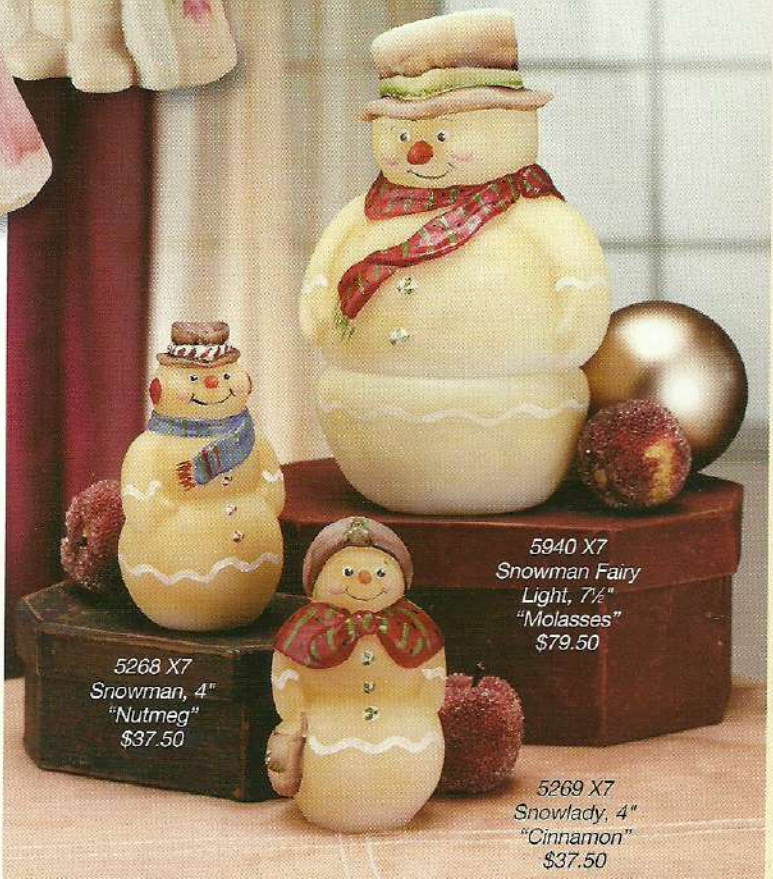

7768 SQ
Bell, 6"
\$49.50

5146 SQ
Egg, 3 3/4"
\$49.50

5249 Y6
Santa w/ Kitten, 8 1/2"
\$99.50

Burmese Santa
and Angel

Frosty Gingerbread
Friends

5014 XG
Winter Angel, 6 1/2"
\$79.50

Fenton has been busy with holiday baking and is pleased to offer Stacy Williams' newest creation—Gingerbread Friends! Warm your holiday spirit with the sweetest couple you ever met, "Nutmeg" and "Cinnamon." Enjoy them by the glow of their candlelit friend, "Molasses."