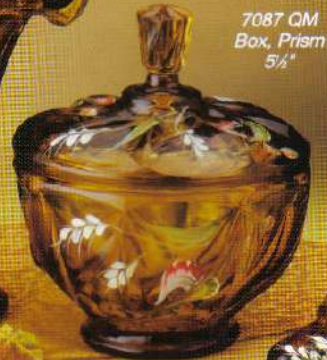

7087 QM
Box, Prism
5 1/4"