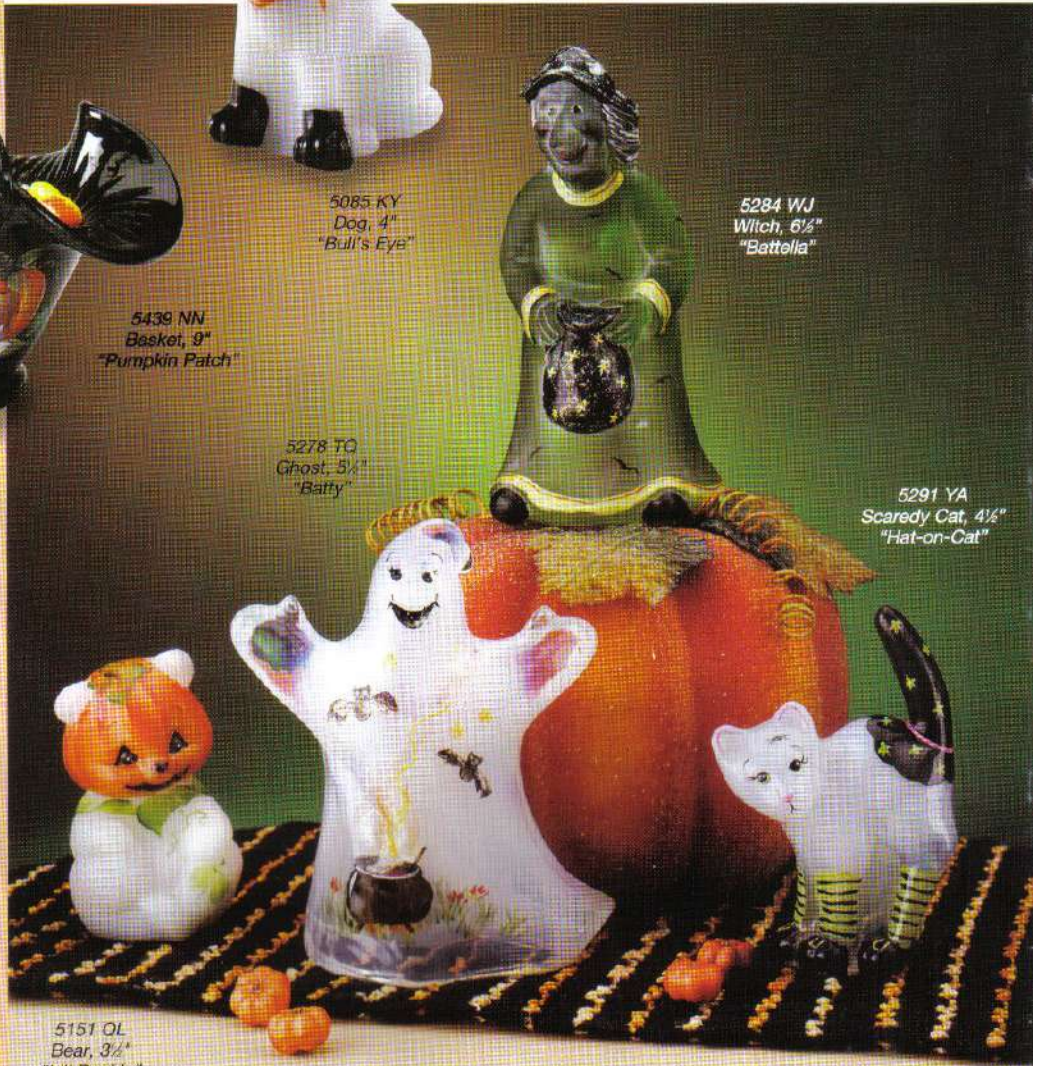

4290 ZT
Candy Box, 6"
Individually numbered; George Fenton signature

A brand new sculpture from Suzi Whitaker, our Snow Angel will become a family heirloom to be displayed with pride. Her fur-trimmed robe recalls the hue of blue sky in winter, and Alpine-style scrollwork in the color of rich chocolate further adorns the robe.

5151 3R
Bear, 3 1/4"

5151 3H
Bear, 3 1/4"

5148 3H
Mouse, 3"

5064 3R
Sleeping Kitten, 3 1/4"

5148 3R
Mouse, 3"

5233 3H
Reclining Bear, 3 1/4"

Halloween

In costume and ready for "trick or treat," Lil' Punkin the Bear and our pirate pup will make you smile with memories of a childhood Halloween long since past.

7737 NB
Shoe, 4 1/2" l.

5439 NN
Basket, 9"
"Pumpkin Patch"

5085 KY
Dog, 4"
"Bull's Eye"

5284 WJ
Witch, 6 1/2"
"Battella"

5278 TC
Ghost, 3 1/4"
"Batty"

5291 YA
Scaredy Cat, 4 1/4"
"Hat-on-Cat"

Kim Barley's handpainted "Harvest Berry" design certainly fits our new Shoe from sculptor Jon Saffell. "Hat-on-Cat" returns with some spifty new socks to grace its feline form. Both "Gypsy" and "Barnie" the Owl coordinate with the new shoe, too!

Newly designed for 2006, our popular Ghost and Witch figurines feature some subtle (but not-too-scary!) bats in their handpainted designs. Incorporating traditional symbols of Fall on lustrous black glass, Kim Barley designed the Pumpkin Patch basket.