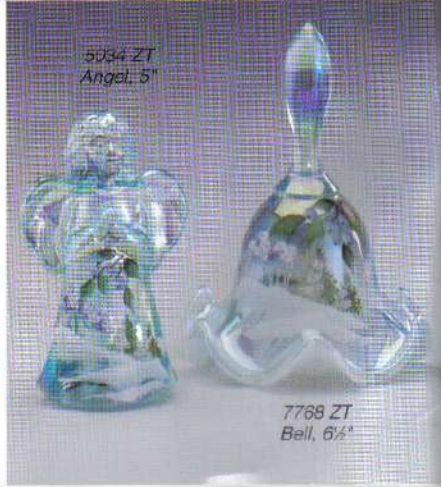

Limited Edition Angel

5053 JJJ
Snow Angel, 7 1/2"
Individually numbered

3097 ZT
Basket, 10"

2759 ZT
Rose Bowl/Votive, 3 1/2"

5160 ZT
Fawn, 3 1/2"

4751 ZT
Vase, 7 1/2"

5065 ZT
Cat, 5"

0760 AS
10 Pc. Winter Wonderland on Aquamarine Assortment