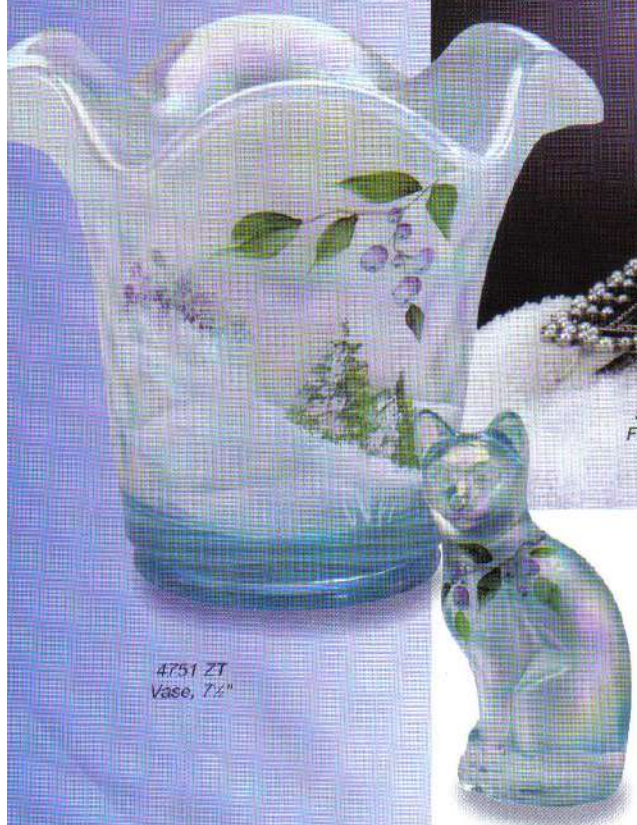

4290 ZT
Candy Box, 6"
Individually numbered; George Fenton signature

A brand new sculpture from Suzi Whitaker, our Snow Angel will become a family heirloom to be displayed with pride. Her fur-trimmed robe recalls the hue of blue sky in winter, and Alpine-style scrollwork in the color of rich chocolate further adorns the robe.

Limited Edition Angel

5053 JJJ
Snow Angel, 7 1/2"
Individually numbered

3097 ZT
Basket, 10"

2759 ZT
Rose Bowl/Votive, 3 1/2"

5160 ZT
Fawn, 3 1/2"

4751 ZT
Vase, 7 1/2"

5065 ZT
Cat, 5"

0760 AS
10 Pc. Winter Wonderland on Aquamarine Assortment