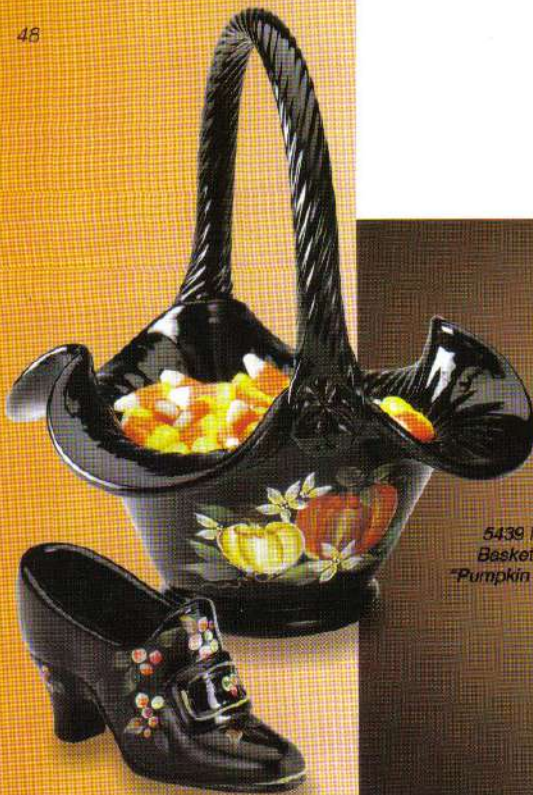

Fuzzy wuzzy ... cute and cuddly! Our adorable PJ Babies will simply snuggle their way into your heart. Everyone's favorite babies return for 2006 in coordinating colors, and the well-known Sitting Bear joins this group.

5151 3R
Bear, 3 1/4"

5151 3H
Bear, 3 1/4"

5148 3H
Mouse, 3"

5064 3R
Sleeping Kitten, 3 1/4"

5148 3R
Mouse, 3"

5233 3H
Reclining Bear, 3 1/4"

Halloween

In costume and ready for "trick or treat," Lil' Punkin the Bear and our pirate pup will make you smile with memories of a childhood Halloween long since past.

7737 NB
Shoe, 4 1/2" l.

5439 NN
Basket, 9"
"Pumpkin Patch"

5085 KY
Dog, 4"
"Bull's Eye"

5284 WJ
Witch, 6 1/2"
"Battella"

5278 TC
Ghost, 3 1/4"
"Batty"

5291 YA
Scaredy Cat, 4 1/4"
"Hat-on-Cat"

Kim Barley's handpainted "Harvest Berry" design certainly fits our new Shoe from sculptor Jon Saffell. "Hat-on-Cat" returns with some spifty new socks to grace its feline form. Both "Gypsy" and "Barnie" the Owl coordinate with the new shoe, too!