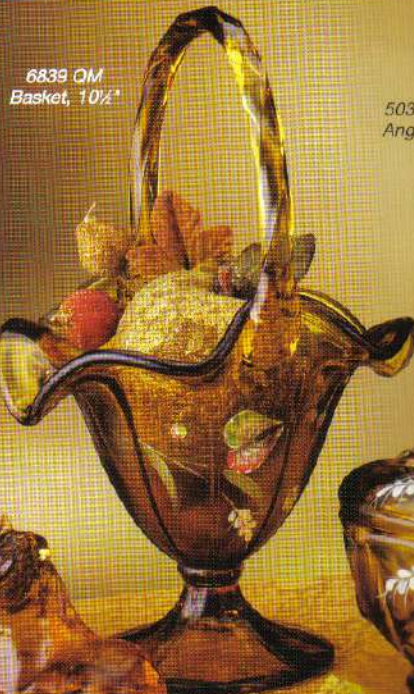

5385 QM
Hat w/stand, 4 1/2"

6839 QM
Basket, 10 1/2"

5034 XG
Angel, 5"