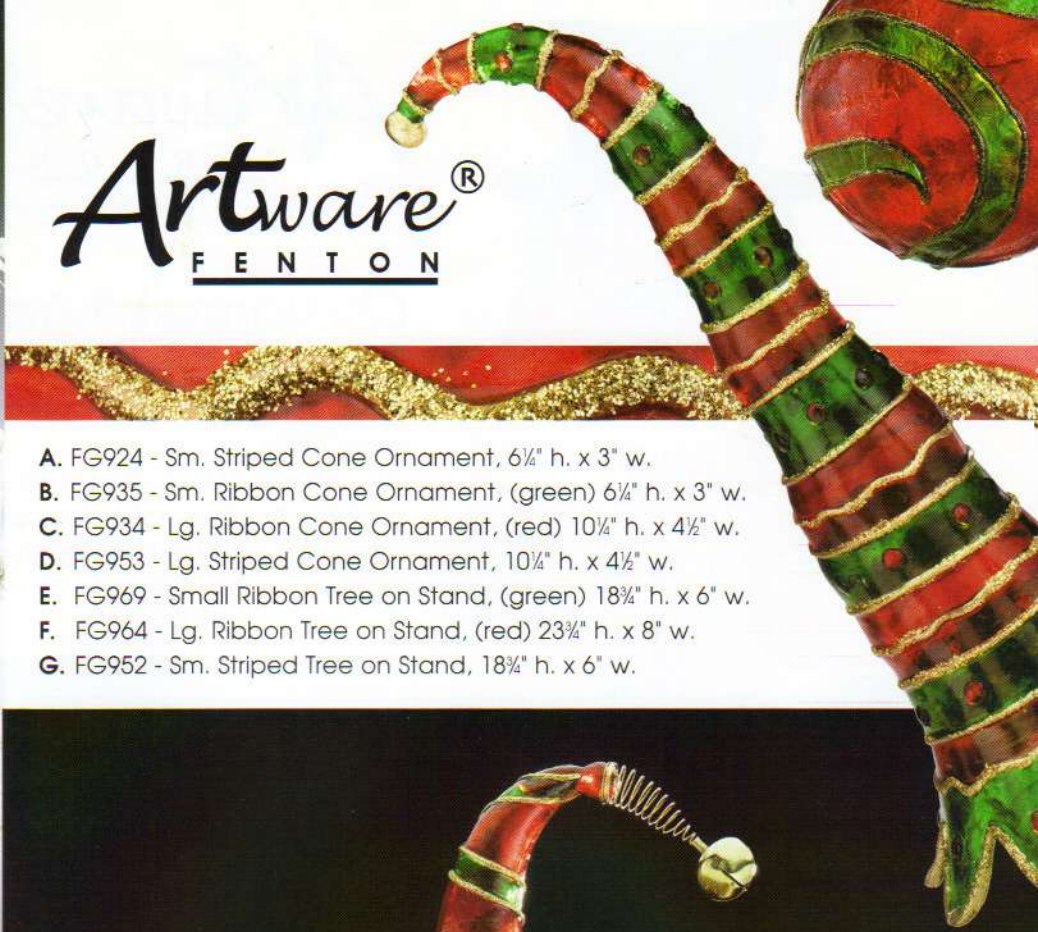

**Artware<sup>®</sup>**  
**FENTON**  
 2007

*Christmas Whimsy*  
 Holiday Snowmen,  
 Ornaments and Trees

Made of fiberglass and  
 glitter, this fun collection will  
 jazz up any holiday setting.

B

A

- A. FG954 - Snowman Head, 6" h. x 5½" w.
- B. FG949 - Snowman, 12" h. x 7¼" w.
- C. FG937 - Sm. Ribbon Ball, (green) 4½" dia.
- D. FG936 - Lg. Ribbon Ball, (red) 6" dia.
- E. FG959 - Snowman Head Bell, 7½" h. x 5" w.
- F. FG938 - Lg. Snowman Bell, 15½" h. x 7¼" w.
- G. FG939 - Sm. Snowman Bell, 10" h. x 4¼" w.

# Artware® FENTON

- A. FG924 - Sm. Striped Cone Ornament, 6¼" h. x 3" w.
- B. FG935 - Sm. Ribbon Cone Ornament, (green) 6¼" h. x 3" w.
- C. FG934 - Lg. Ribbon Cone Ornament, (red) 10¼" h. x 4½" w.
- D. FG953 - Lg. Striped Cone Ornament, 10¼" h. x 4½" w.
- E. FG969 - Small Ribbon Tree on Stand, (green) 18¾" h. x 6" w.
- F. FG964 - Lg. Ribbon Tree on Stand, (red) 23¾" h. x 8" w.
- G. FG952 - Sm. Striped Tree on Stand, 18¾" h. x 6" w.