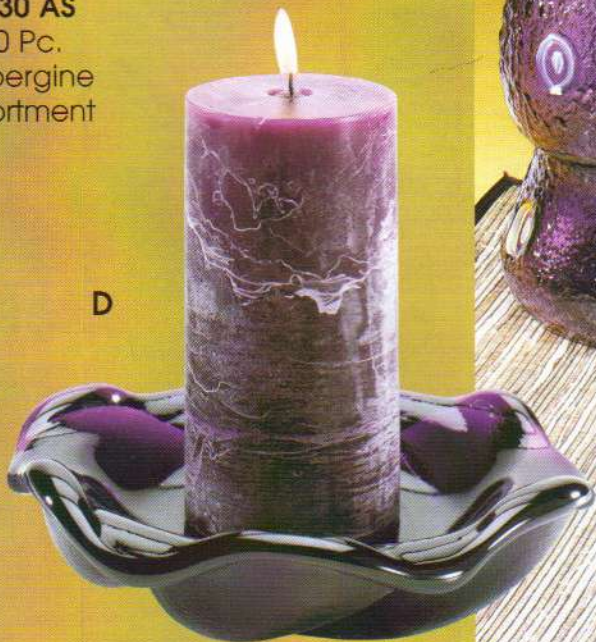

Aubergine

0130 AS
10 Pc.
Aubergine
Assortment

D