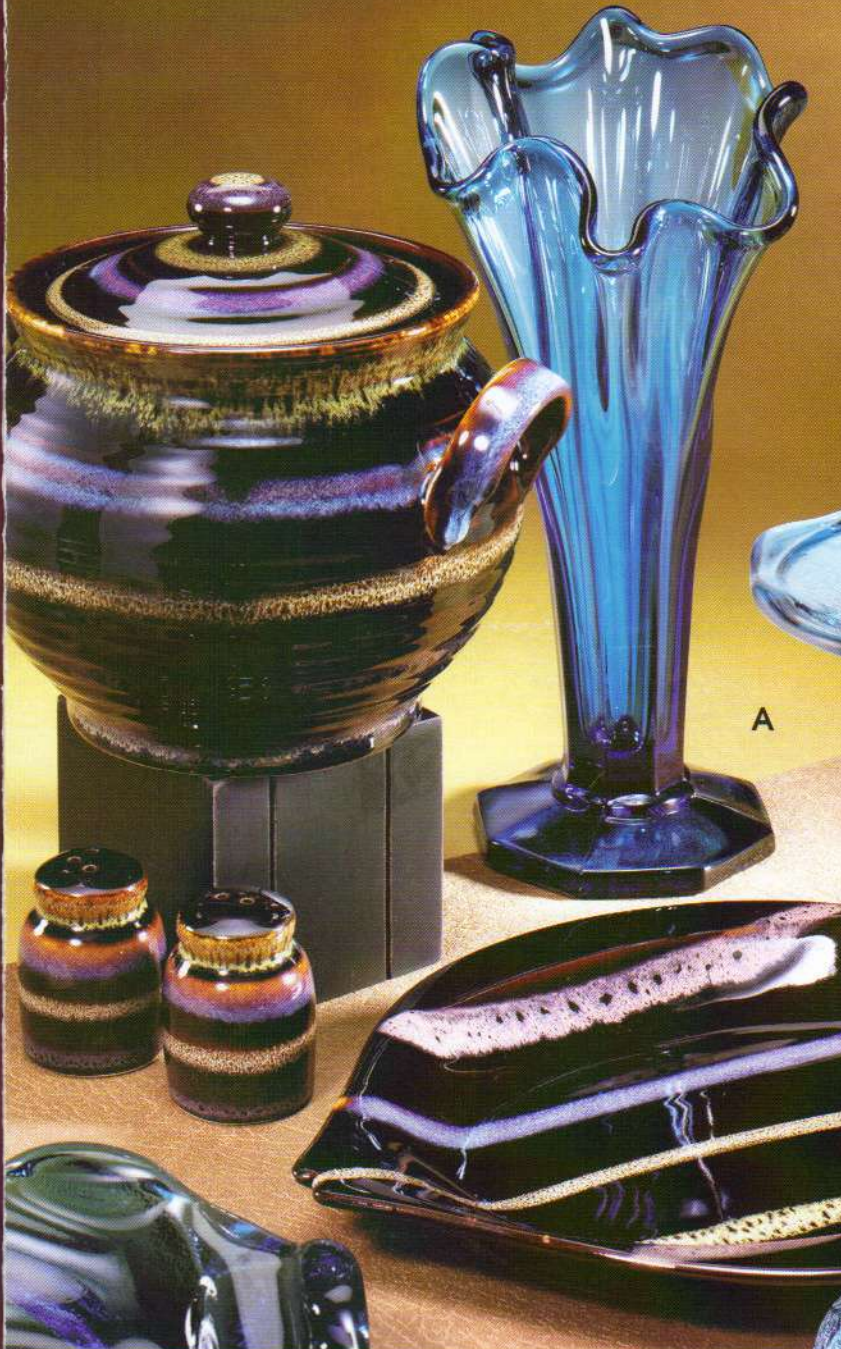

A

B

Indigo Blue

- A. 5921 ZW - Vase, Swung Panel - 11"-12" h.
- B. 7022 ZW - Footed Bowl, Swirl - 5½" h. x 11" w.
- C. 7008 ZW - Candy Box, Swirl - 7½" h.
- D. 5994 Y8 - Bottle, Stippled - 8" h.
- E. 7076 ZW - Candleplate, Swirl - 7½" w.