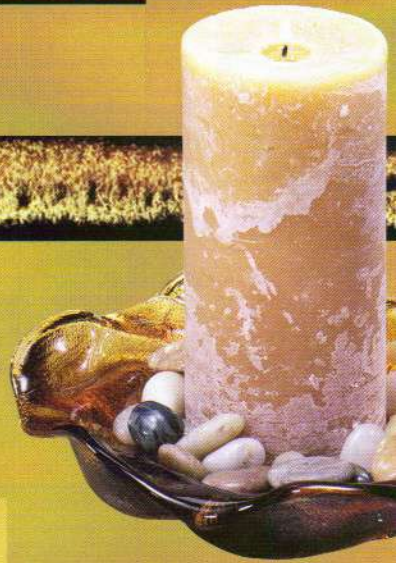

A

B

C

Artware®
FENTON

N

- A. FG842 - Water Pitcher, 3 pack - 8" h.
- B. FG840 - Charger Platter, 4 pack - 14" dia.
- C. FG844 - Fish Plate, 2 Pc. Set - 3 pack 12½" l. and 10" l.

0134 AS
86 Pc. FireWorks
Ceramic
Assortment

0133 AS
101 Pc.
Ceramic/Glass
Assortment

F

G

D

E

H

- D. FG853 - Cereal Bowl,
6 pack - 3" h. x 5½" dia.
- E. FG845 - Mug, Sculpted,
12 pack - 4" h. x 5" w.
- F. FG855 - Salad Plate,
8 pack - 9" dia.
- G. FG841 - Dinner Plate,
6 pack - 10½" dia.
- H. FG840 - Charger Platter,
4 pack - 14" dia.
FG849 - Ramekin,
12 pack - 2½" h. x 4½" dia.
- I. FG843 - Bean Pot,
2 pack - 7" h. x 8½" w.