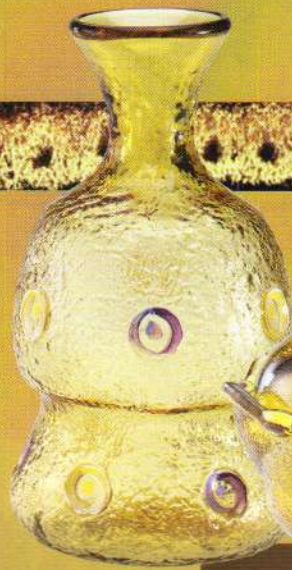

Autumn Gold

K

M

L

O

P

Q

R

- N. 7076 AM - Candleplate, Swirl - 7½"
- O. 5998 Y4 - Bottle, Stippled - 8"
- P. 7008 AM - Candy Box, Swirl - 7½" h.
- Q. 5921 AM - Vase, Swung Panel - 11"-12" h.
- R. 7022 AM - Footed Bowl, Swirl - 5½" h. x 11" w.

0132 AS

10 Pc. Autumn Gold Assortment