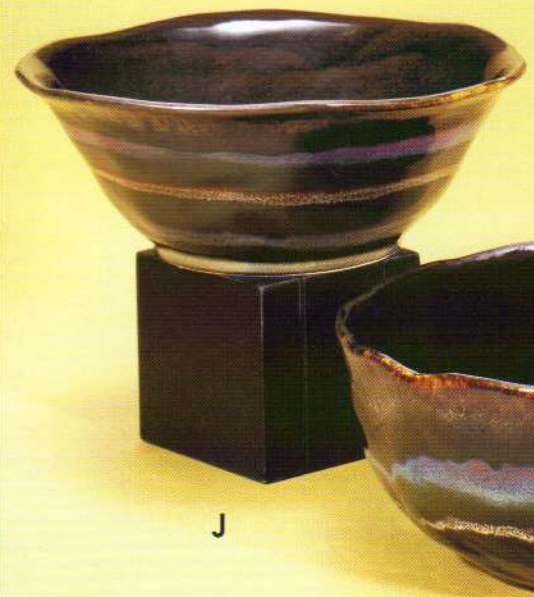

A

B

C

Artware®
FENTON

N

- A. FG842 - Water Pitcher, 3 pack - 8" h.
- B. FG840 - Charger Platter, 4 pack - 14" dia.
- C. FG844 - Fish Plate, 2 Pc. Set - 3 pack 12½" l. and 10" l.

0134 AS
86 Pc. FireWorks
Ceramic
Assortment

0133 AS
101 Pc.
Ceramic/Glass
Assortment

F

G

D

E

H

- D. FG853 - Cereal Bowl,
6 pack - 3" h. x 5½" dia.
- E. FG845 - Mug, Sculpted,
12 pack - 4" h. x 5" w.
- F. FG855 - Salad Plate,
8 pack - 9" dia.
- G. FG841 - Dinner Plate,
6 pack - 10½" dia.
- H. FG840 - Charger Platter,
4 pack - 14" dia.
FG849 - Ramekin,
12 pack - 2½" h. x 4½" dia.
- I. FG843 - Bean Pot,
2 pack - 7" h. x 8½" w.

I

- J. FG846 - Serving Bowls,
2 Pc. Set - 2 pack
9¾" dia., 8¾" dia.
- K. FG848 - Olive Boat,
4 pack - 16" l. x 4¾" w.
- L. FG847 - Utensil Holder,
4 pack - 7" h. x 5" dia.
- M. FG854 - Salt & Pepper,
6 pack - 2½" h.