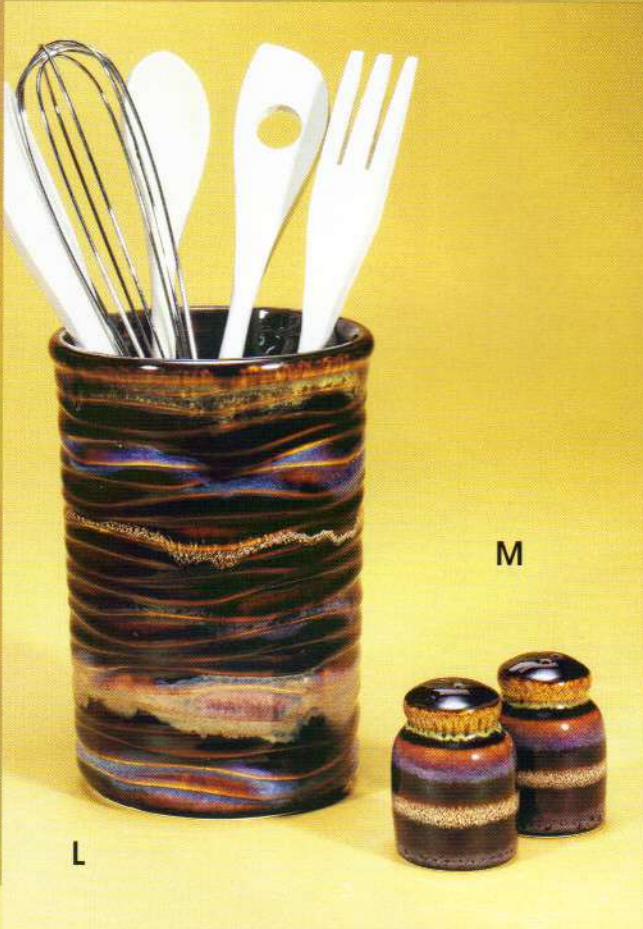

Autumn Gold

K

M

L

O

P

Q

R

- N. 7076 AM - Candleplate, Swirl - 7½"
- O. 5998 Y4 - Bottle, Stippled - 8"
- P. 7008 AM - Candy Box, Swirl - 7½" h.
- Q. 5921 AM - Vase, Swung Panel - 11"-12" h.
- R. 7022 AM - Footed Bowl, Swirl - 5½" h. x 11" w.

0132 AS

10 Pc. Autumn Gold Assortment