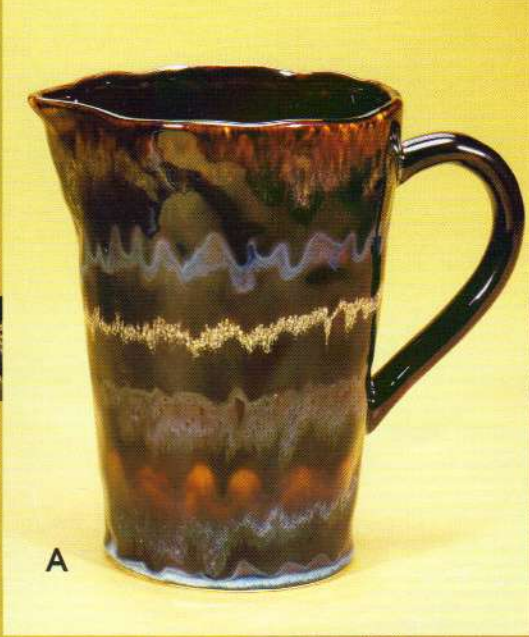

Artware®
FENTON

2007

FireWorks

Like colorful minerals drawn from the earth, this handmade collection glows with natural beauty. Three firings through a kiln are required to achieve the artistic blend of color. Reactive glazing separates the paint colors into droplets of texture while the final glaze ensures food safety in use.

Fenton glass colors of Autumn Gold, Aubergine and Indigo Blue are the perfect complement to these luscious mineral tones. Patterned swirls are thick with texture on the bowl, candy box and candle plate. Vases are swung freely to create a free form finish. All of the glass is artfully handmade in the U.S.A.