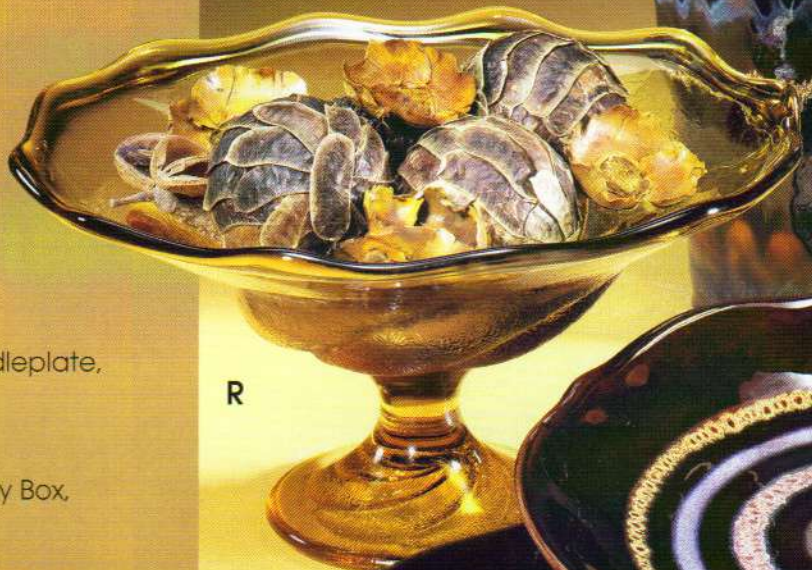

0133 AS
101 Pc.
Ceramic/Glass
Assortment

F

G

D

E

H

- D. FG853 - Cereal Bowl,
6 pack - 3" h. x 5½" dia.
- E. FG845 - Mug, Sculpted,
12 pack - 4" h. x 5" w.
- F. FG855 - Salad Plate,
8 pack - 9" dia.
- G. FG841 - Dinner Plate,
6 pack - 10½" dia.
- H. FG840 - Charger Platter,
4 pack - 14" dia.
FG849 - Ramekin,
12 pack - 2½" h. x 4½" dia.
- I. FG843 - Bean Pot,
2 pack - 7" h. x 8½" w.

I

- J. FG846 - Serving Bowls,
2 Pc. Set - 2 pack
9¾" dia., 8¾" dia.
- K. FG848 - Olive Boat,
4 pack - 16" l. x 4¾" w.
- L. FG847 - Utensil Holder,
4 pack - 7" h. x 5" dia.
- M. FG854 - Salt & Pepper,
6 pack - 2½" h.

R

- N. 7076 AM - Candleplate, Swirl - 7½"
- O. 5998 Y4 - Bottle, Stippled - 8"
- P. 7008 AM - Candy Box, Swirl - 7½" h.
- Q. 5921 AM - Vase, Swung Panel - 11"-12" h.
- R. 7022 AM - Footed Bowl, Swirl - 5½" h. x 11" w.