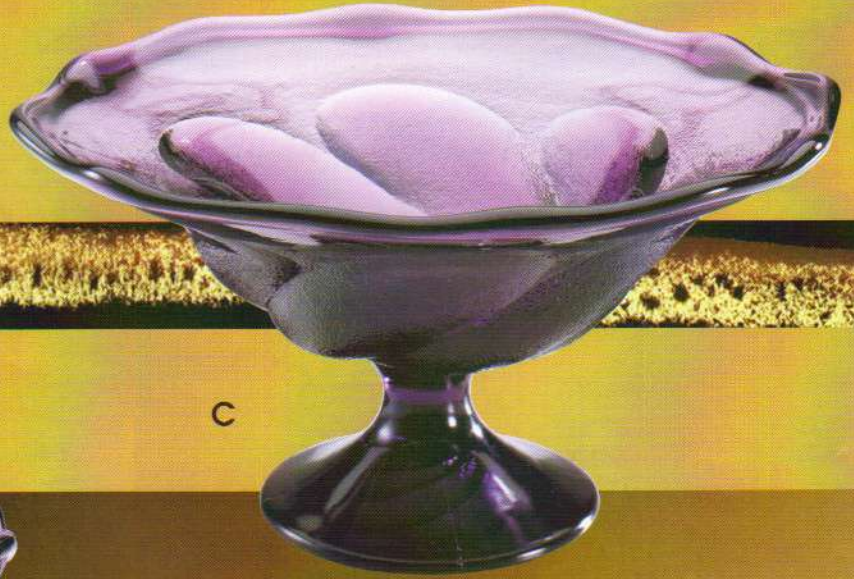

R

- N. 7076 AM - Candleplate, Swirl - 7½"
- O. 5998 Y4 - Bottle, Stippled - 8"
- P. 7008 AM - Candy Box, Swirl - 7½" h.
- Q. 5921 AM - Vase, Swung Panel - 11"-12" h.
- R. 7022 AM - Footed Bowl, Swirl - 5½" h. x 11" w.

0132 AS

10 Pc. Autumn Gold Assortment

A

B

C

- A. 5921 KF - Vase, Swung Panel - 11"-12" h.
- B. 7008 KF - Candy Box, Swirl - 7¼" h.
- C. 7022 KF - Footed Bowl, Swirl
5½" h. x 11" w.
- D. 7076 KF - Candleplate, Swirl - 7½" w.
- E. 5994 HH - Bottle, Stippled - 8" h.

A

B

Indigo Blue

- A. 5921 ZW - Vase, Swung Panel - 11"-12" h.
- B. 7022 ZW - Footed Bowl, Swirl - 5½" h. x 11" w.
- C. 7008 ZW - Candy Box, Swirl - 7½" h.
- D. 5994 Y8 - Bottle, Stippled - 8" h.
- E. 7076 ZW - Candleplate, Swirl - 7½" w.