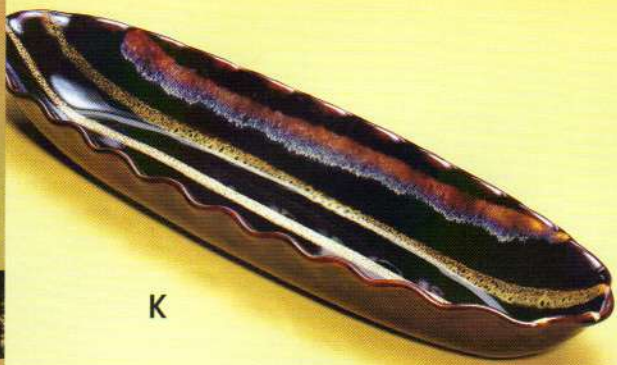

Autumn Gold

K