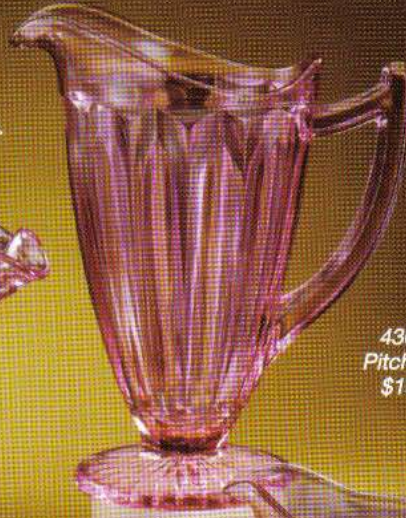

7333 LT  
Heart Relish, 6 1/4" dia.  
Inscribed with the  
signatures of nine  
Fenton family  
members  
\$99.50

4329 PJ  
Bowl, Footed, 8 1/4" dia.  
\$69.50

4366 PJ  
Pitcher, 10"  
\$109.00

4169 PJ  
Bowl, Panel/Ball  
8 1/4" dia.  
\$69.50