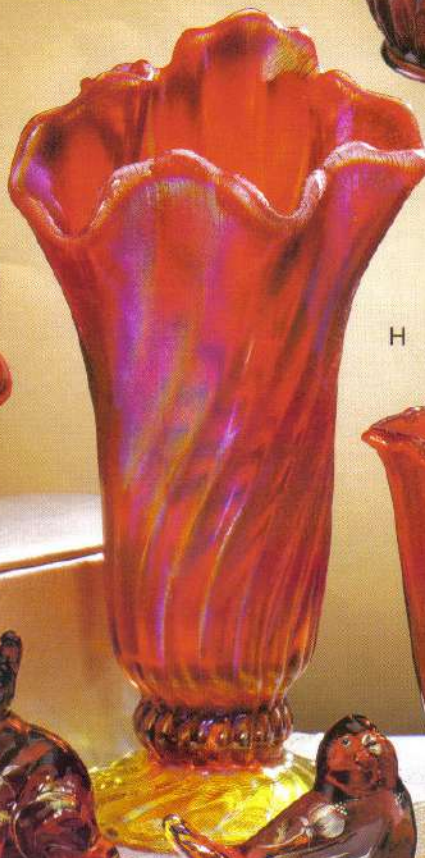

0221 AS
8 Pc. Golden Pods
on Ruby Assortment