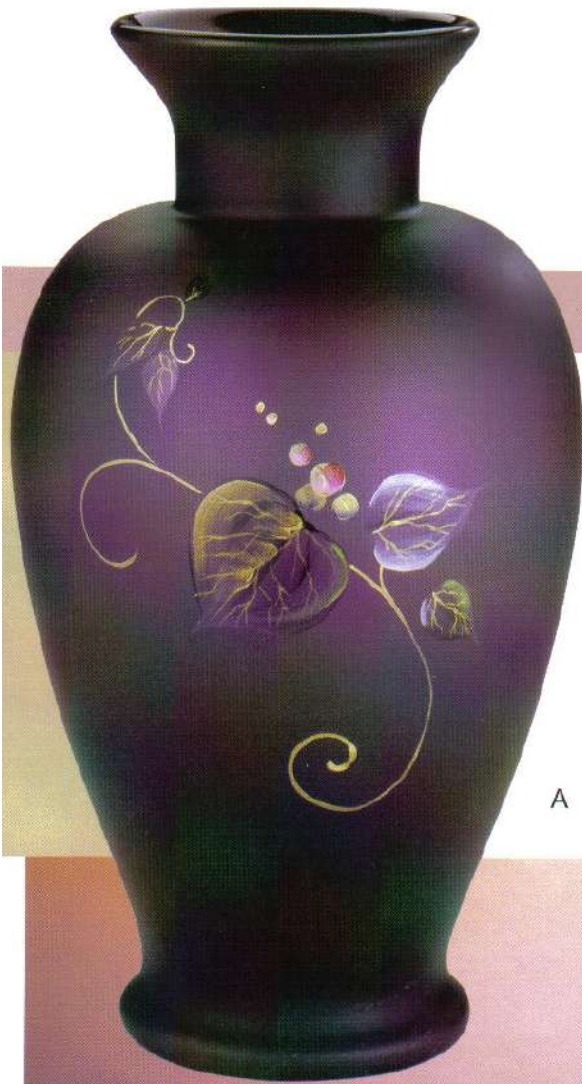

Berry Confection

Sumptuous, satin-finished Aubergine glass is draped with metallic leaves and floating berries. Stacy Williams' design offers a sophisticated edge to a favorite fall theme.

- A. 5955 AX - Vase, 13"
- B. 5034 AX - Angel, 5"
- C. 5160 AX - Fawn, 3½"
- D. 4861 AX - Vase, Flip, 7½"
- E. 5065 AX - Cat, Stylized, 5"
- F. 7327 AX - Rose Bowl, Petal, 5½" dia.
- G. 4290 AX - Candy Box, Footed, 6"

0216 AS

10 Pc. Berry Confection
Assortment