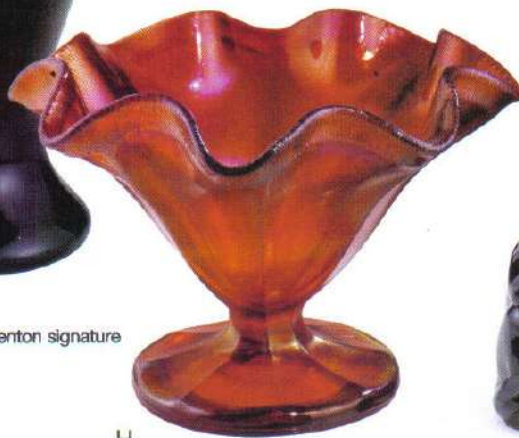

Kim Barley used Swarovski crystals to add a sparkling dimension to vivid Pomegranates. The juicy seeds pop with color and life on the sleek black surface. Display with Red Stretch and Golden Pods for an elegant holiday presentation.

0220 AS
10 Pc. Pomegranates on
Black and Red Stretch
Assortment

- A. 5439 YM - Basket, 9"
- B. 1066 U7 - Pitcher, Coin Spot, 10"
- C. 5983 YM - Vase, Trumpet, 7"
- D. 5317 YM - Duck, 3 1/2"

G

- E. 8155 RL - Vase, Square, 7 1/2"
- F. 4375 YM - Pitcher, 6 1/2", Nancy Fenton signature
- G. 6522 YM - Vase, 10 1/4"
- H. 4329 RL - Bowl, Footed, 8 1/4"
- I. 5074 YM - Cat, Grooming, 4"
- J. 4179 UR - Vase, Heritage, 5 3/4"
- K. 7150 YM - Candy Box, 4 1/2"