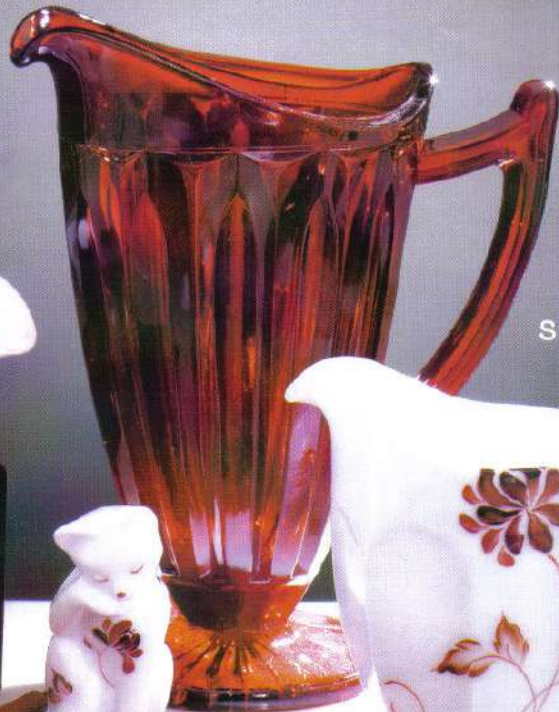

Ruby

Rich Ruby glass says "warmth & happiness" with some wonderful treasures to continue family traditions. New shapes offered in Ruby for the first time add to the excitement of the season.