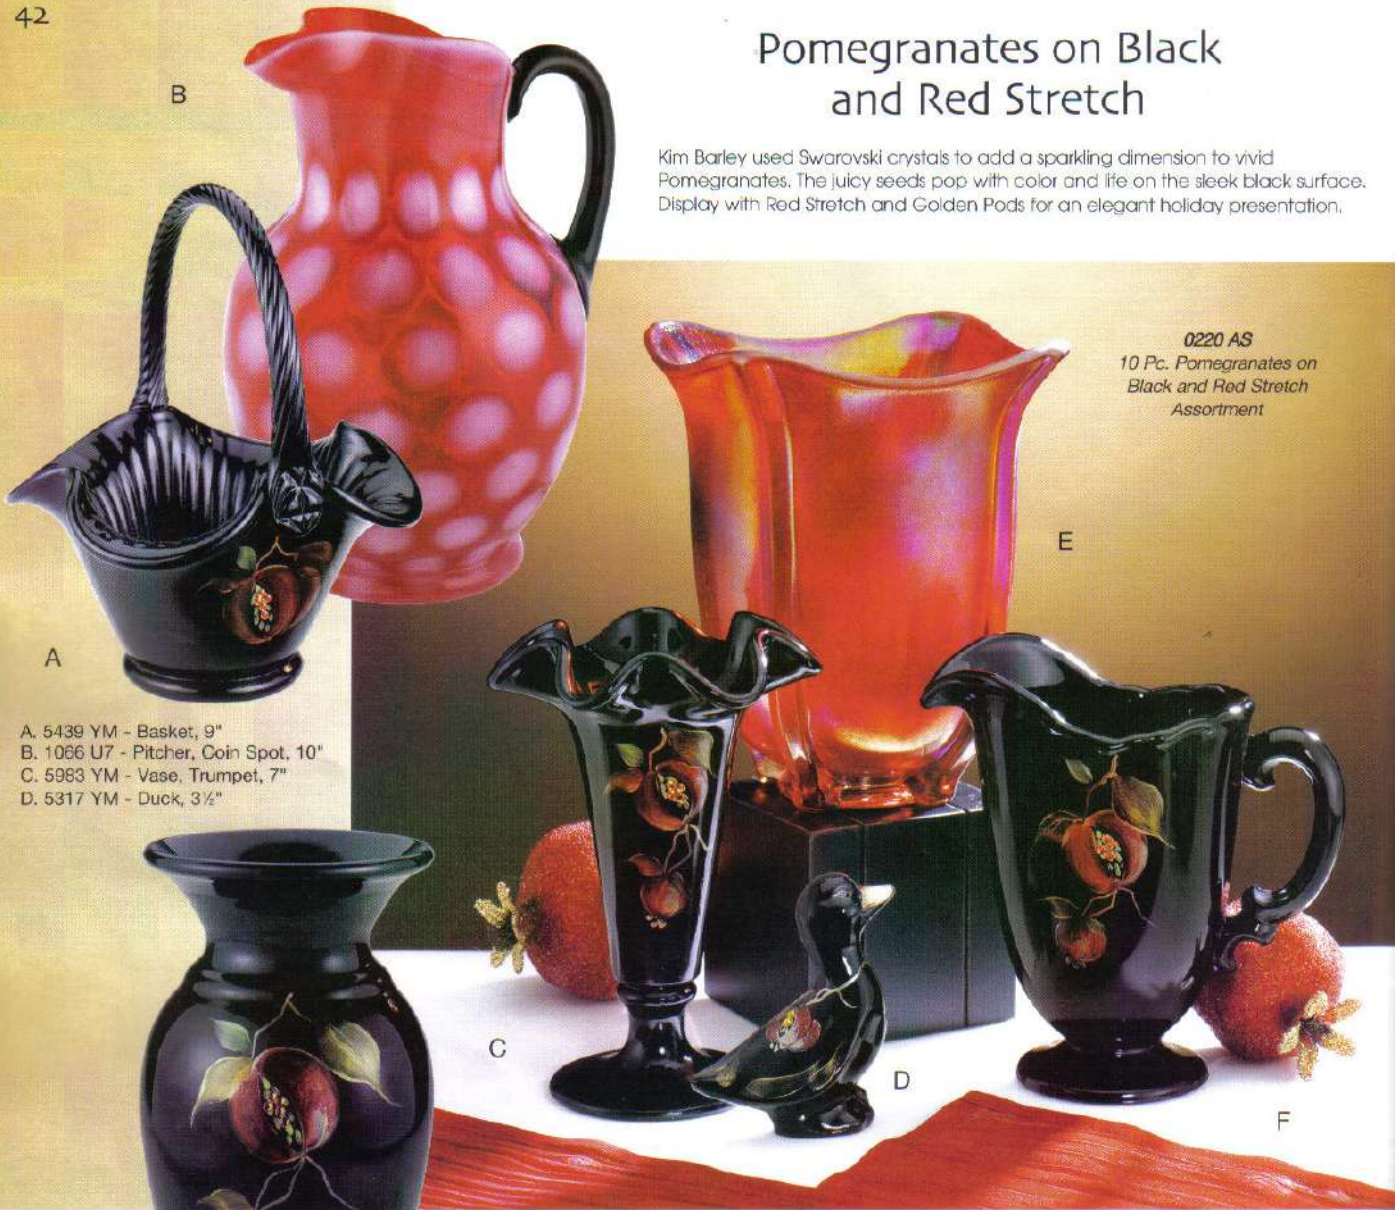

Pomegranates on Black and Red Stretch

Kim Barley used Swarovski crystals to add a sparkling dimension to vivid Pomegranates. The juicy seeds pop with color and life on the sleek black surface. Display with Red Stretch and Golden Pods for an elegant holiday presentation.

0220 AS
10 Pc. Pomegranates on
Black and Red Stretch
Assortment