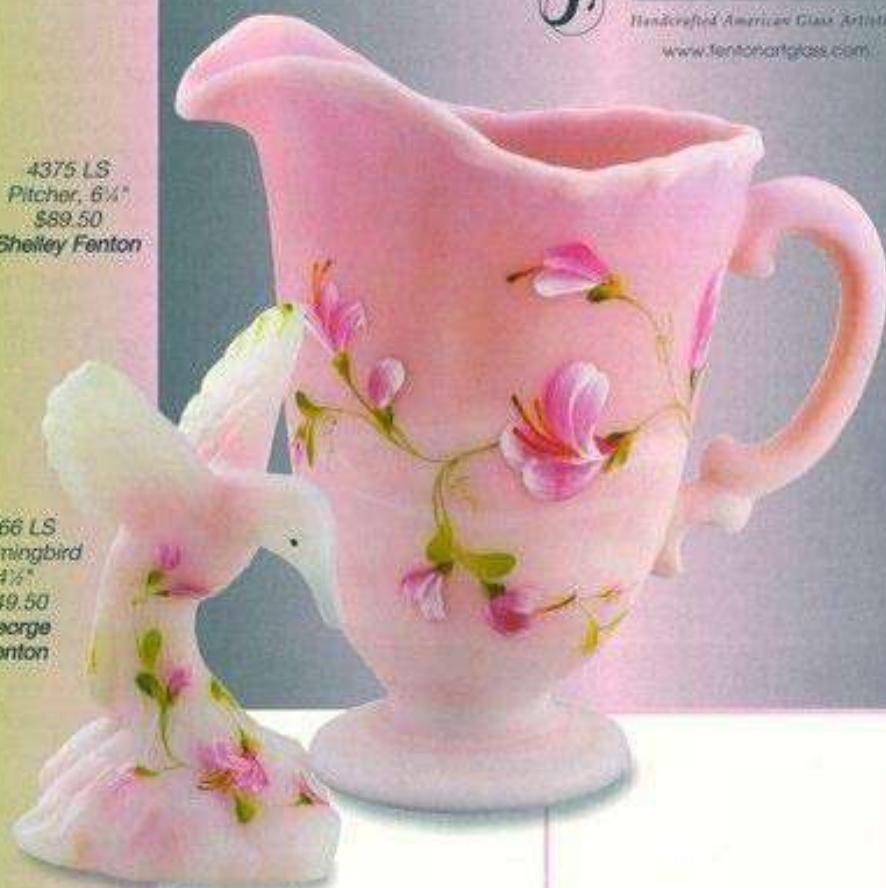

5220 VT
Pig, 2 1/4"
\$35.50

5151 VC
Bear, 3 1/4"
\$35.50

5151 VC
Bear, 3 1/4"
\$35.50

5151 VC
Bear, 3 1/4"
\$35.50

5063 VP
Hippo, 3"
\$35.50

5220 VT
Pig, 2 1/4"
\$35.50

5148 YC
Mouse, 3"
\$35.50

5233 VL
Bear, Reclining, 3 1/4"
\$35.50

F E N T O N
Handcrafted American Glass Artistry
www.fentonartglass.com

4375 LS
Pitcher, 6 1/4"
\$89.50
Shelley Fenton

5066 LS
Hummingbird
4 1/2"
\$49.50
George Fenton

Catalog Exclusives

Offered exclusively through this catalog, these two coordinating pieces are handcrafted in Rosalene glass, which contains pure gold and is among Fenton's most popular and collectible colors. Designer Frances Burton's graceful floral motif evokes all the emotions that come with Spring, the joyful season of renewal. Each piece is meticulously handpainted and signed with pride by the individual Fenton artist who completes it.