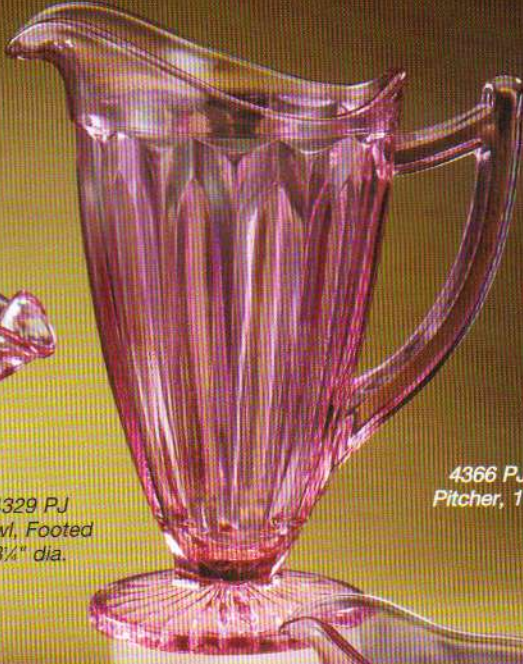

8155 P6
Vase, Square
7 1/2"

0629 AS
5 Pc. Meadow Berry on Madras Pink Assortment

4329 PJ
Bowl, Footed
8 1/4" dia.

4366 PJ
Pitcher, 10"