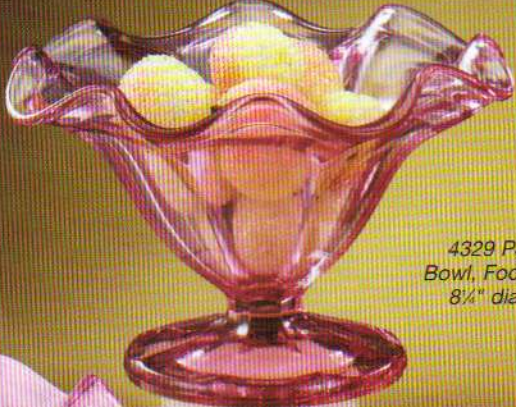

0627 AS
10 Pc. Madras Pink Assortment

0629 AS
5 Pc. Meadow Berry on Madras Pink Assortment

4290 P6
Candy Box, 6"

5074 P6
Cat, Grooming, 4"

4329 PJ
Bowl, Footed
8 1/4" dia.

4366 PJ
Pitcher, 10"

6839 P6
Basket, Paneled, 10 1/2"

4169 PJ
Bowl, Panel/Ball
8 1/4" dia.

4264 P6
Pitcher, Panel, 5 1/4"

Indigo Blue

A timely color with global appeal, this deep, natural blue can be seen worldwide in beautifully handmade fabrics. Translated into lustrous Fenton glass, Indigo Blue imparts a lively personality.