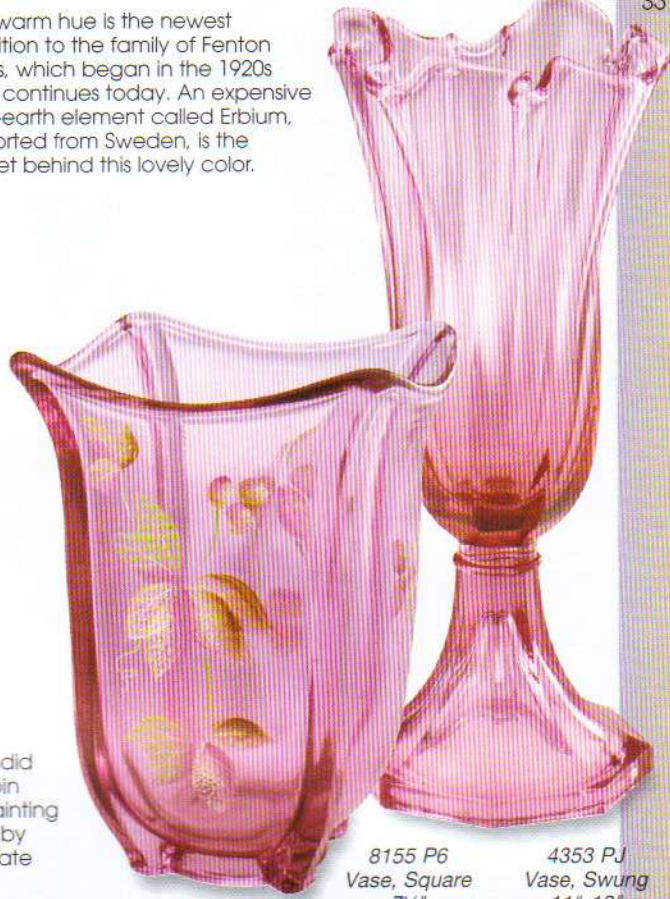

8656 PJ
Vase, Daffodil, 7 1/2"

4320 PJ
Candy Box, 4"

5066 PJ
Hummingbird, 4 1/2"

9295 PJ
Slipper, 6"

8155 P6
Vase, Square
7 1/2"

4353 PJ
Vase, Swung
11"-13"

Meadow Berry on Madras Pink

What's the secret behind this splendid new decoration designed by Robin Spindler, you ask? Intricate handpainting with layers of sheer color, followed by a special sponge treatment to create just the right burnished effect.