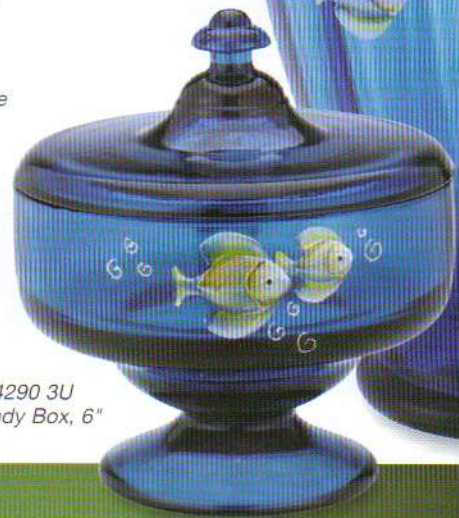

Tranquil Sea on Indigo Blue

4290 3U
Candy Box, 6"