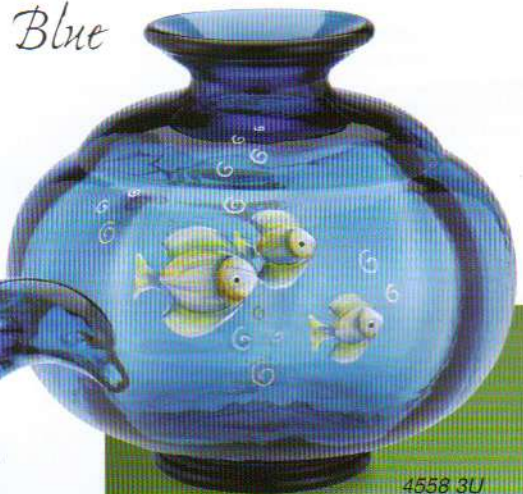

0631 AS
7 Pc. Tranquil Sea on Indigo Blue
Assortment

4290 3U
Candy Box, 6"

4558 3U
Vase, 6 1/2"