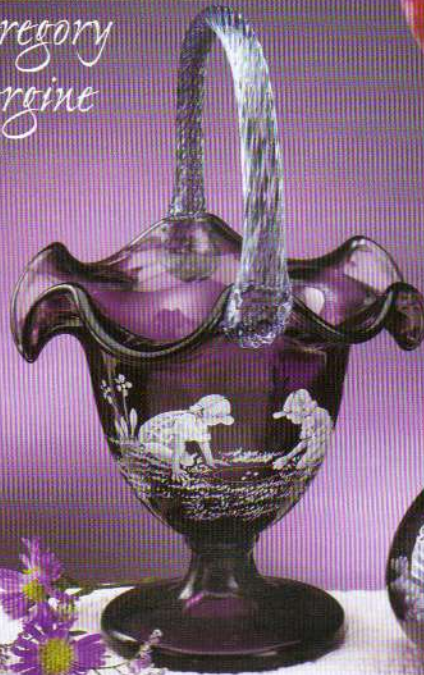

Mary Gregory on Aubergine

0626 AS
4 Pc. Mary Gregory Assortment

2955 AY
Vase, 9"
"Twinkle, Twinkle"
Limit: 1850

7688 BD
Vase, 5 1/2"
"Hold Still"
Limit: 1850

6335 C9
Basket, 10 1/2"
"Shootin' Marbles"
Limit: 1850