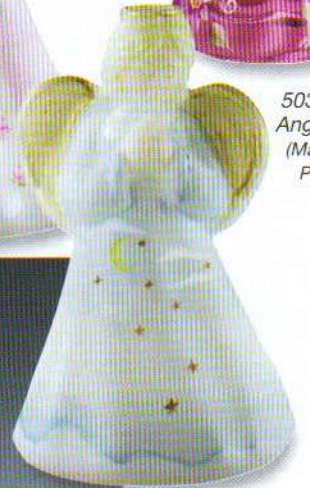

5014 QR
Angel Boy, 6½"

Spring Animals

There's only one word for this darling quartet, and that word is CUTE! The Lamb, a new mould designed by Suzi Whitaker, and the Lop-Eared Bunny sport handpainted decorations designed by Stacy Williams. The Boy and Girl Ducklings feature nautical togs designed by Kim Barley.